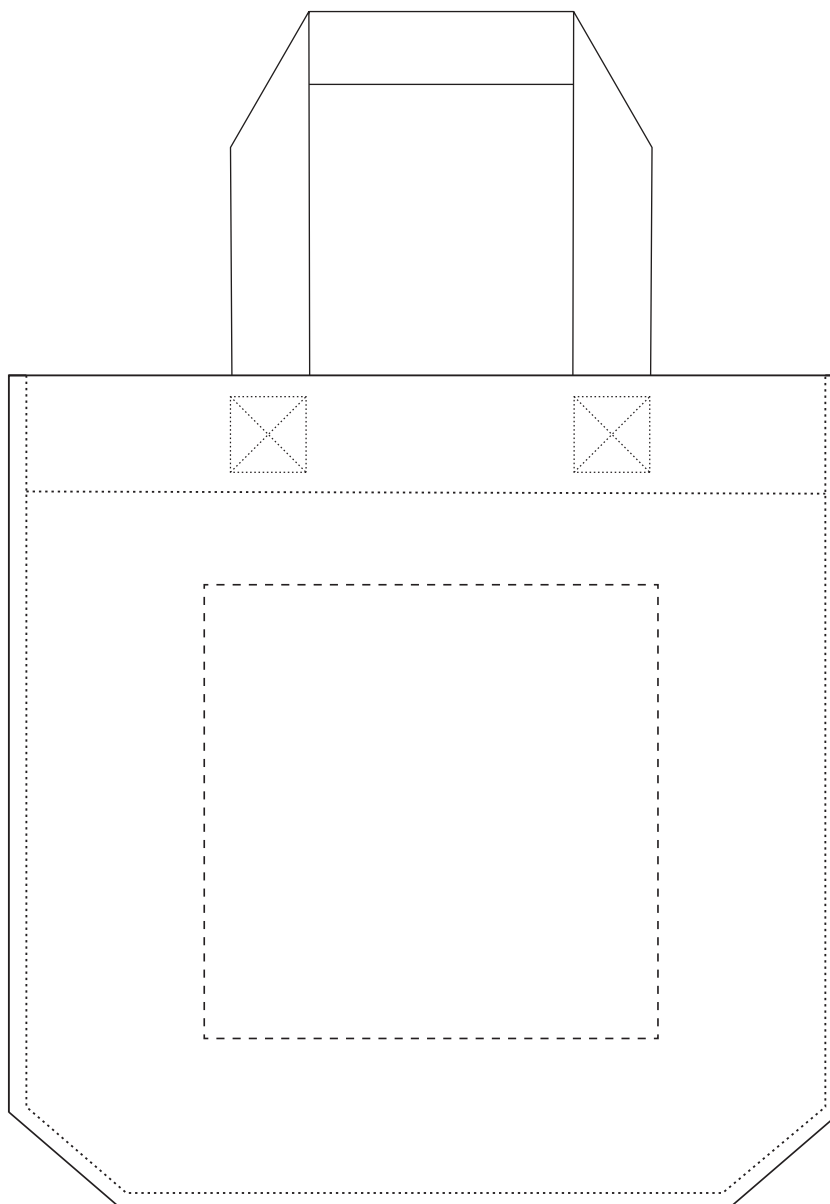

## PRODUCT NOTES:

We stock this item in the following colours

The dashed line is to demonstrate print area and will not appear on your printed item

## PANTONE REFERENCE(S)

- Colour 1
- Colour 2
- Colour 3
- Colour 4

ARTWORK SCALE 50%

## ACTUAL ARTWORK SIZE:

**To proceed, please reply back to sender clearly stating that the proof is approved**

ARTWORK SCALE 100%  
Max print area: 120mm x 120mm