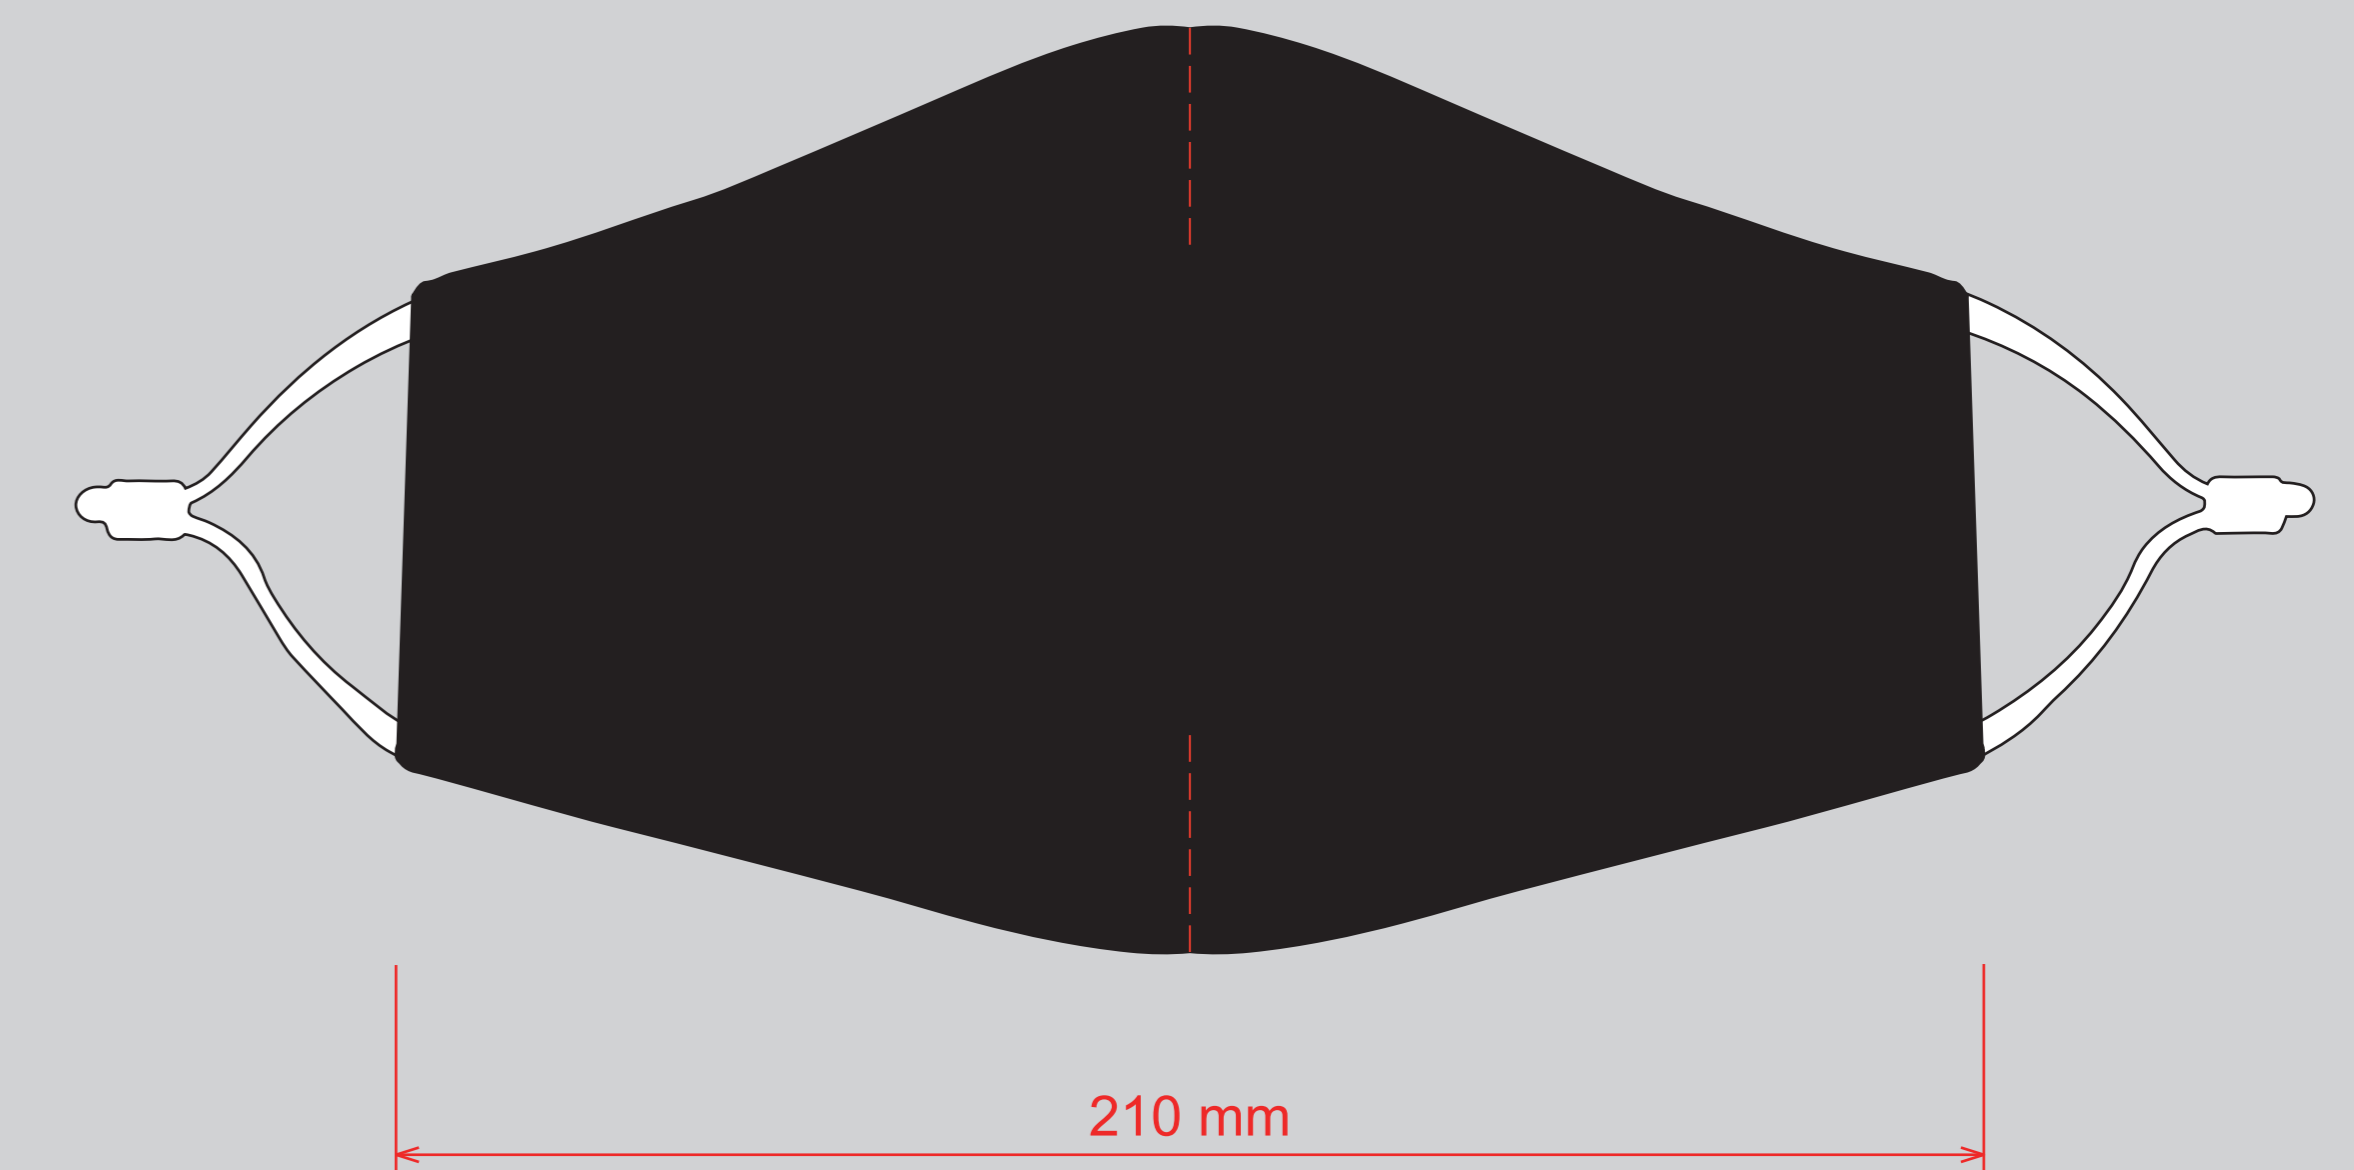

Visual Mockup

Date: 03/11/2020

Version: 1

Triple Layer Antibacterial Adjustable PolyesterCotton Face Covering

Product colour:

White base (front)

White (middle)

White (back)

White (earloop)

Print colour:

Full colour (CMYK)

--- Stitching

Reference Image

- * Printing process is CMYK print, the specified pantone colour can only be close match.
- * Graphic may not be as sharp/clear as the digital proof in end result, especially the thin and complex graphic lines.
- * Location of printing may deviate a bit from proof after sewing in end result.
- * Finished size tolerance ~1cm.