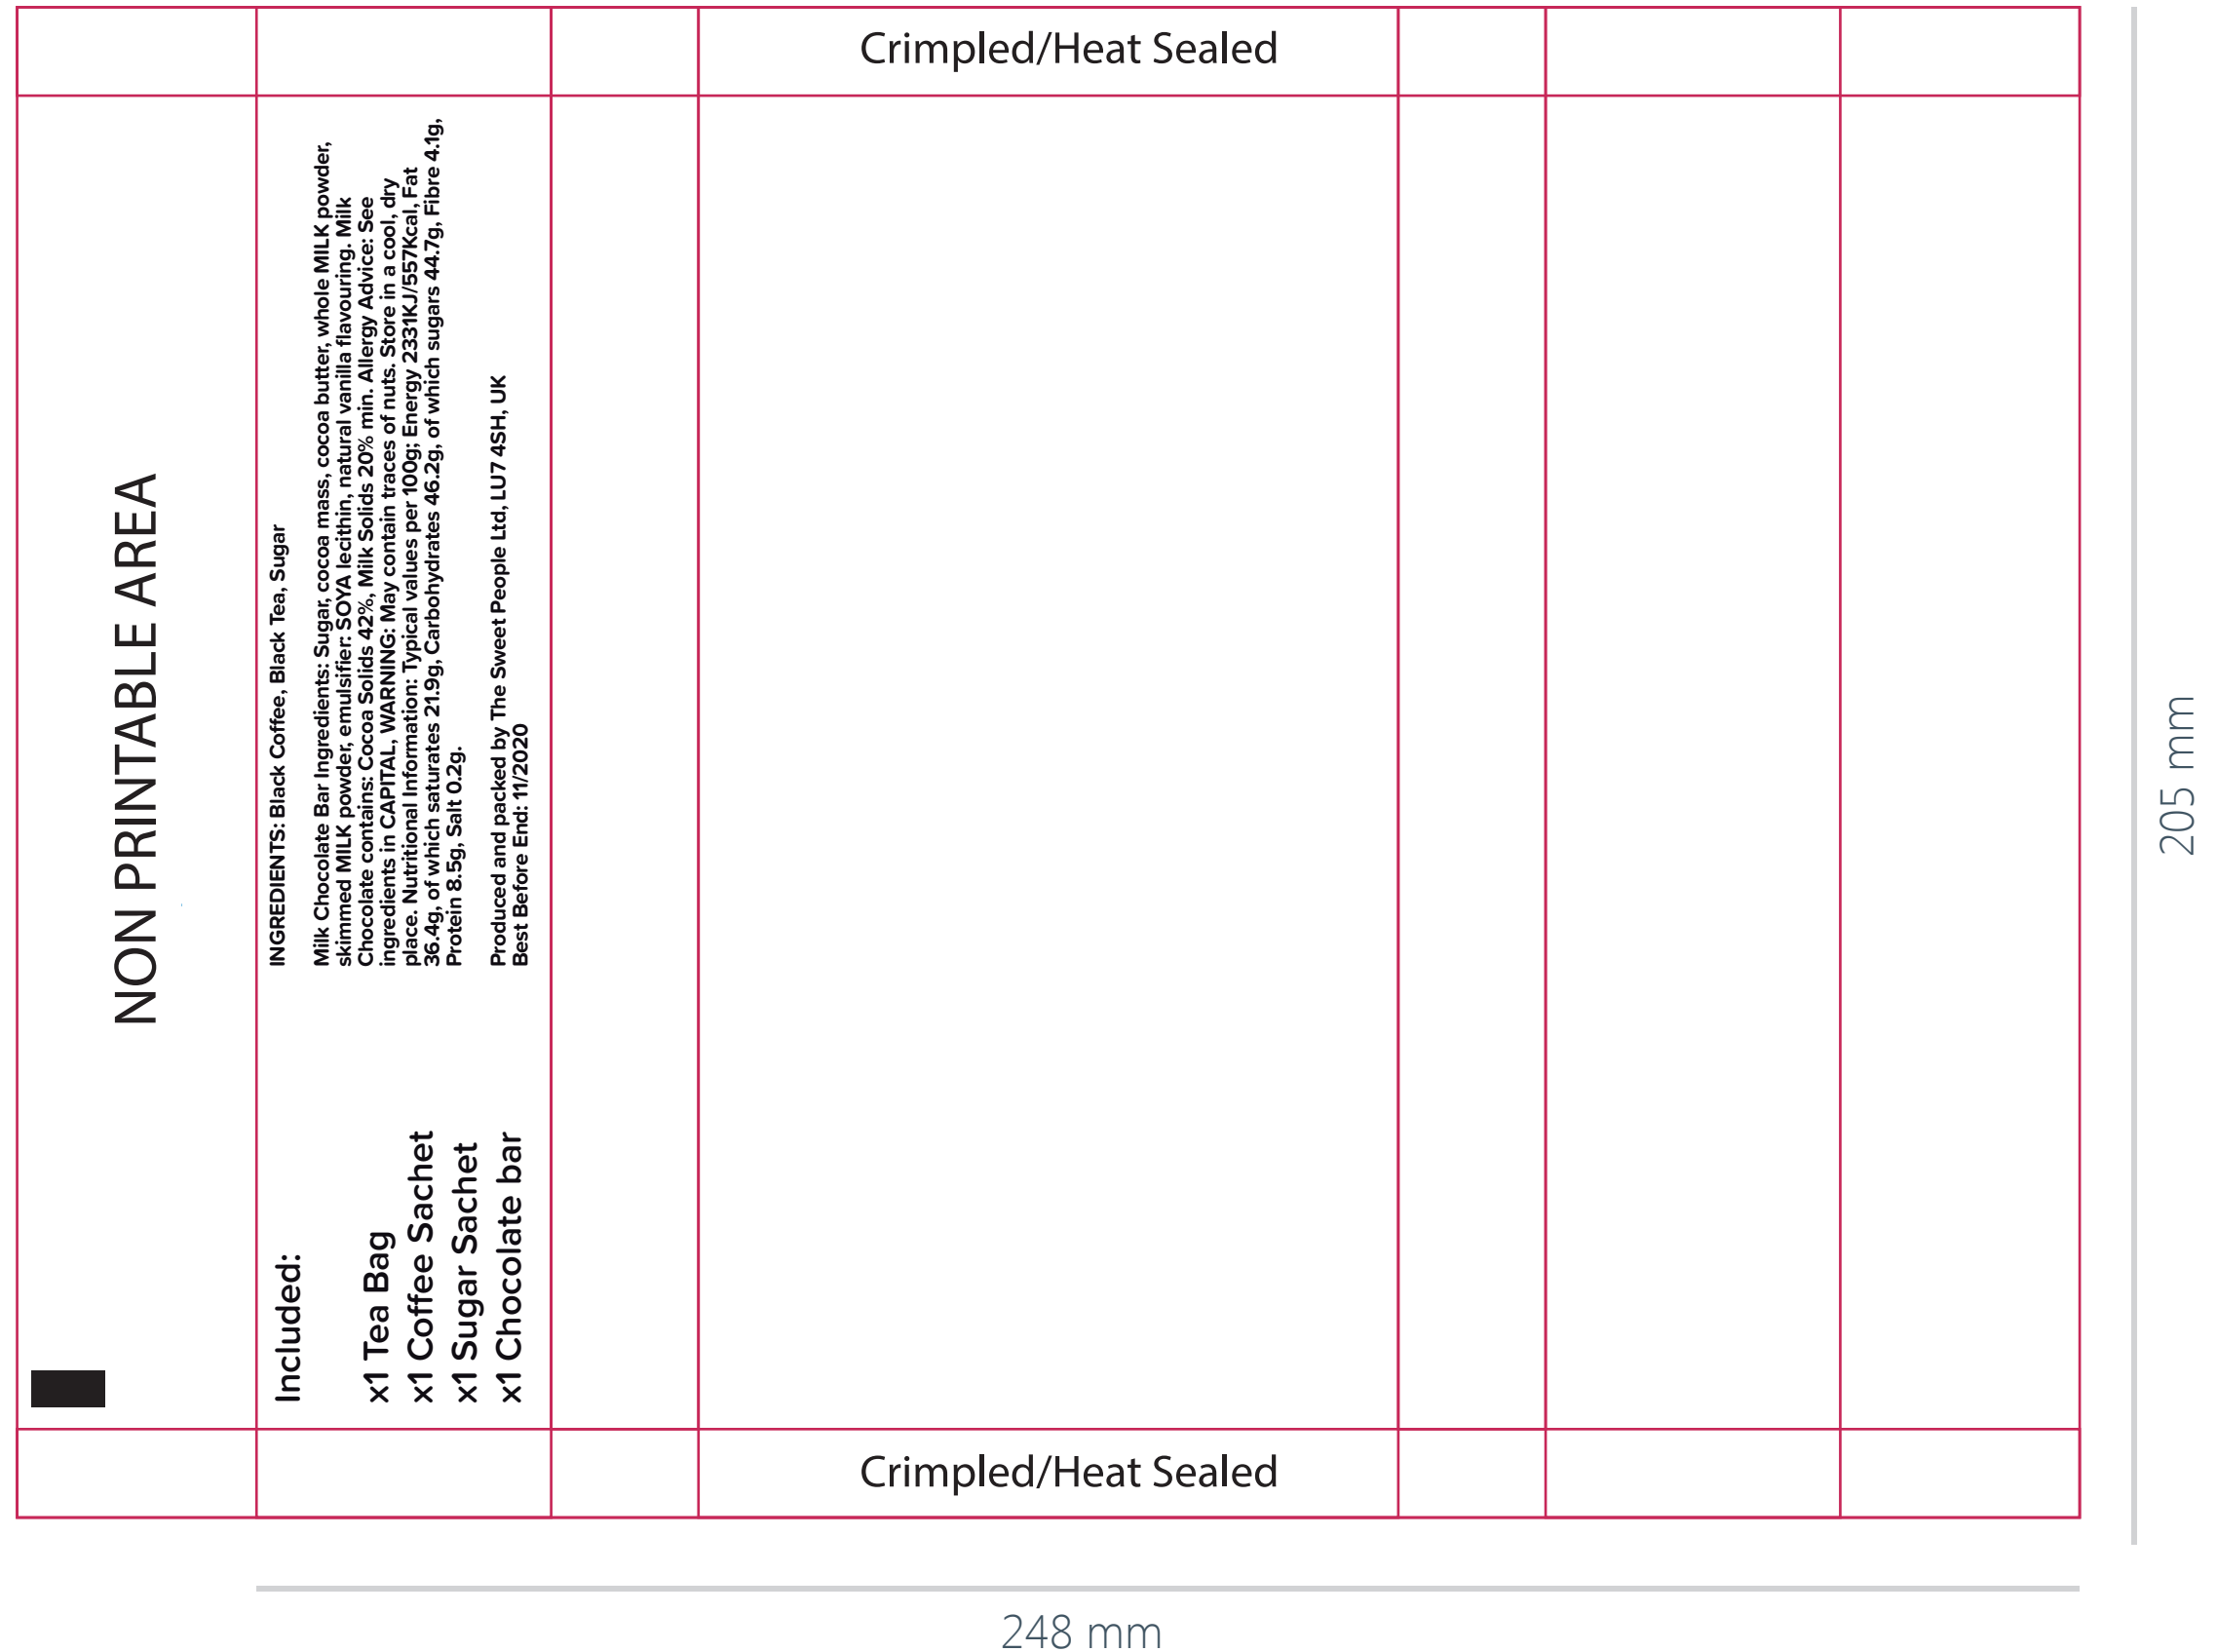

Midi Postal Box - Large Fresher Pack

This template is only for the postal box refresher pack

Postal Box Refresher Pack

Film Size: 280 x 205 mm
 Printable area: 248 x 205 mm

Kraft Film