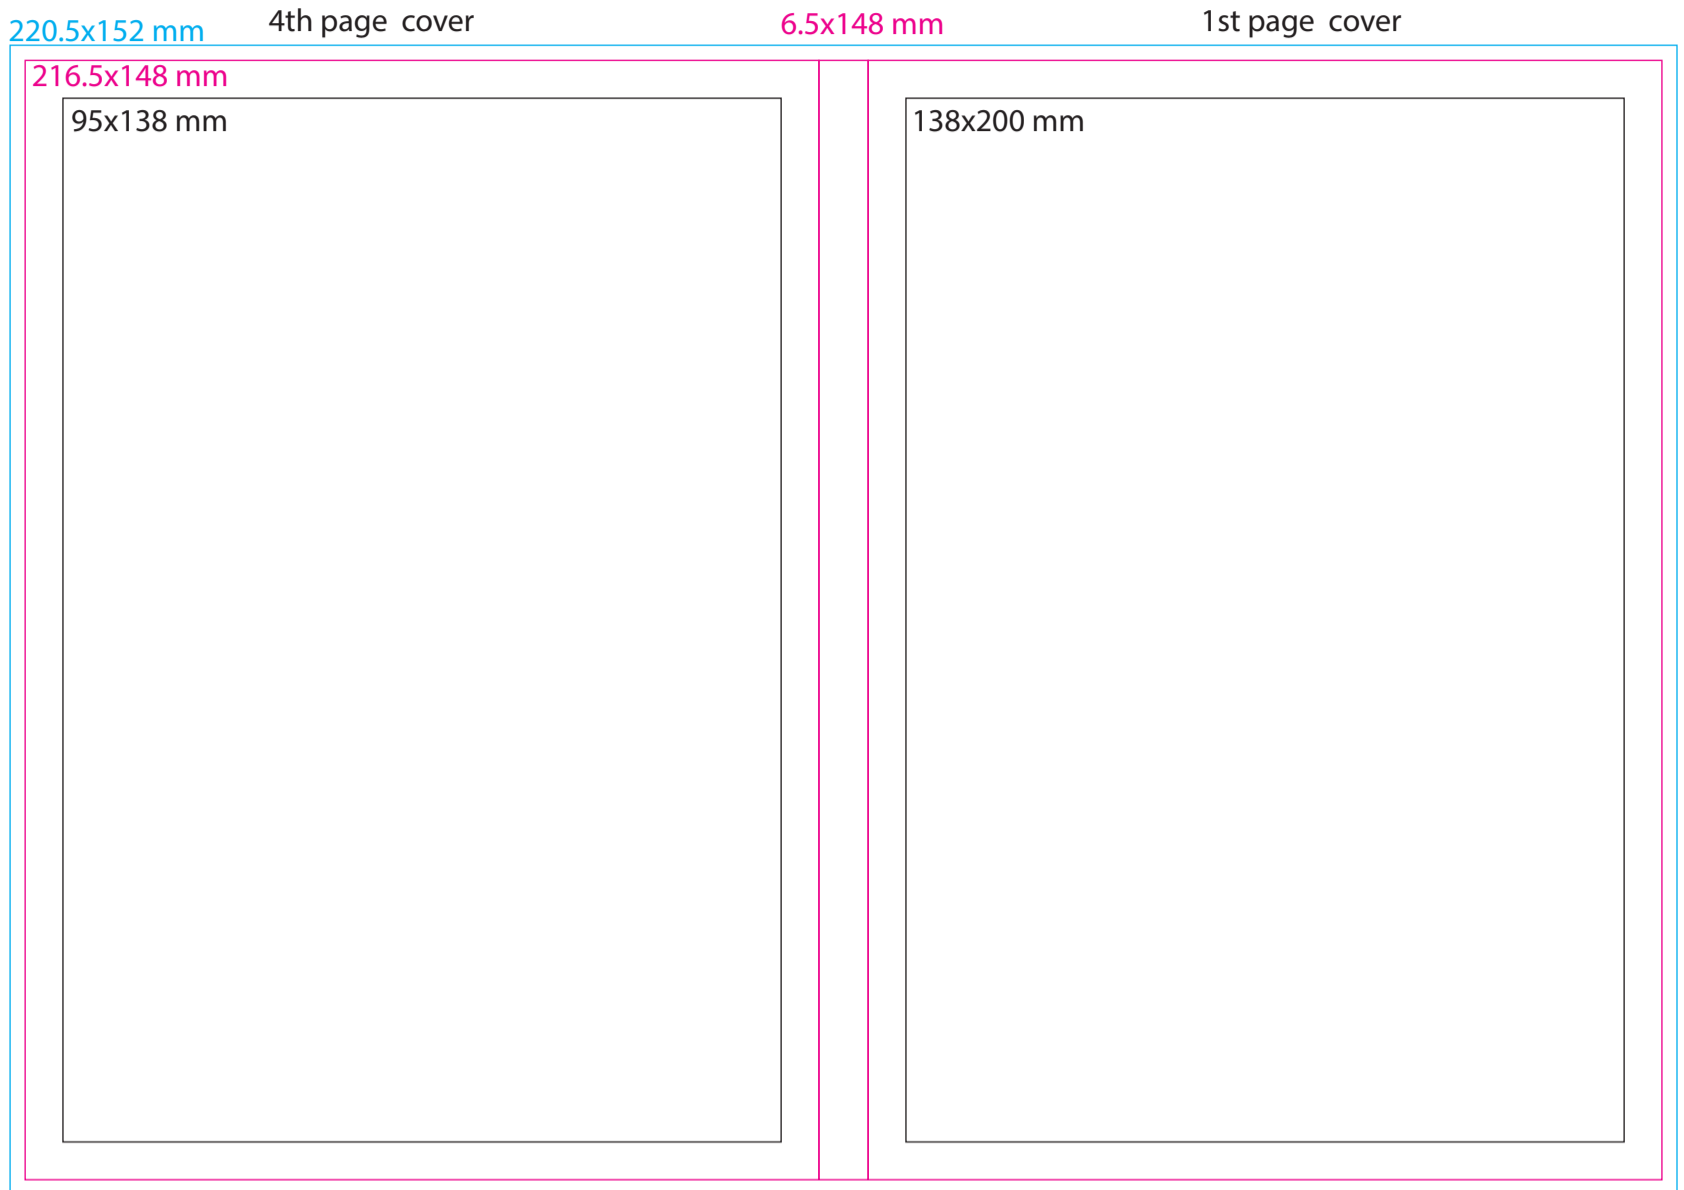

smart-book - A6 (50 sheets)

-  Print area with bleed
-  Real size
-  Safe printing area - all text should be placed within that area

-  Print area with bleed
-  Real size
-  Safe printing area - all text should be placed within that area