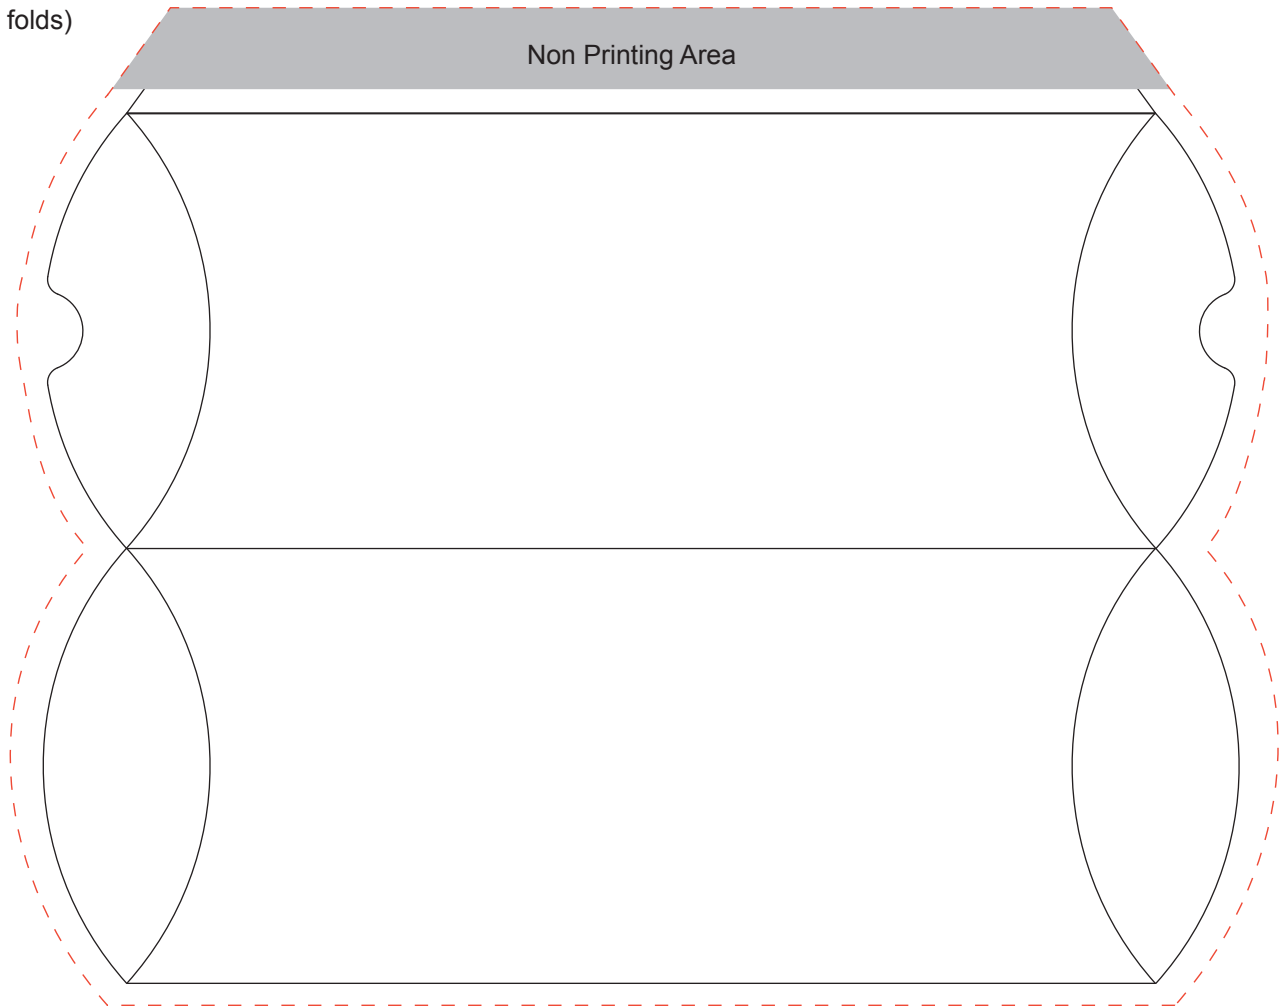

# Commuter & Hospitality Packs - Pillow Pack - FC

Print Area: 272mm x 230mm (+3mm Bleed, this area includes folds)

Line Drawing Scale: 100%

PRINT FULL COLOUR

Bleed Area: - - - -

Safe Area: - - - -

**Please Note:**  
All colours including print and product is for visual purposes only and should not be regarded as the actual colour of product and print. Colours may vary from batch to batch & may differ from previous orders. By approving this order we accept that you understand these terms.