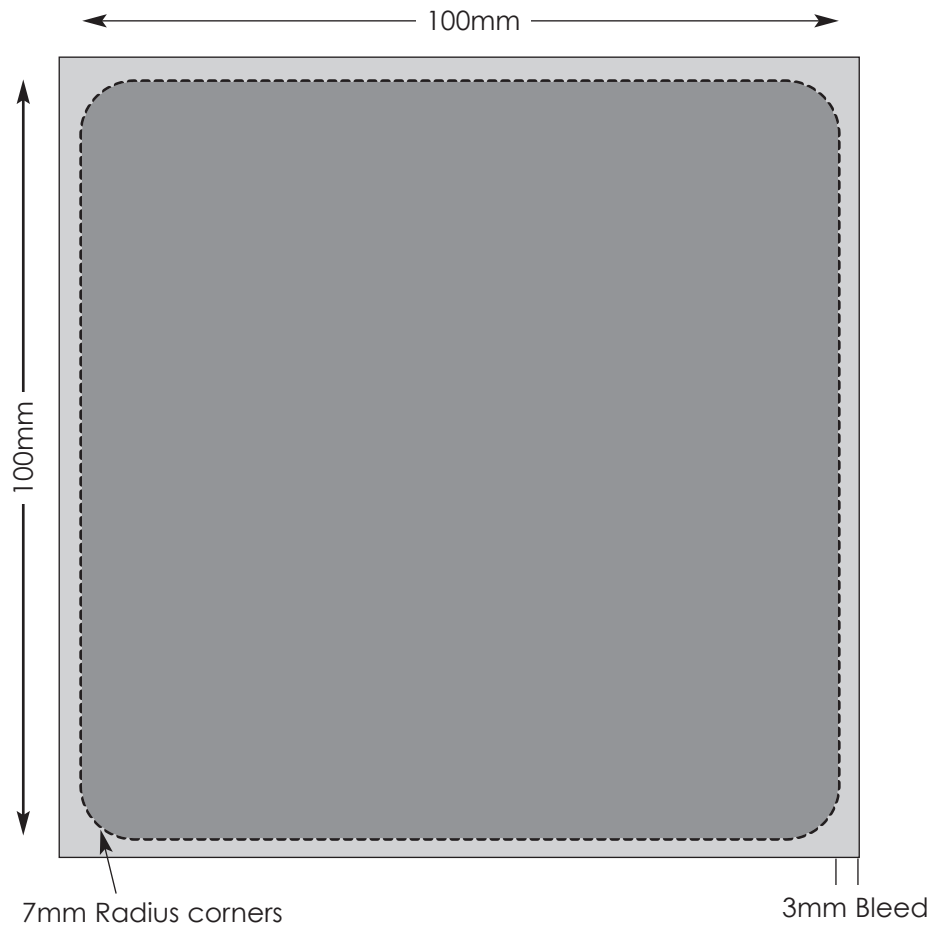

Desktop Products Specification

100mm x 100mm Coaster (square)

 Printable Area

 Bleed Area

- Most graphics software packages acceptable.
 - File types acceptable; qxd, ai, eps, tiff (300dpi), pdf.
 - Please ensure all crop marks and guides are removed.
 - The maximum file size we can accept via email is 19MB.
- Larger files can be sent either on disc or uploaded to our FTP site.