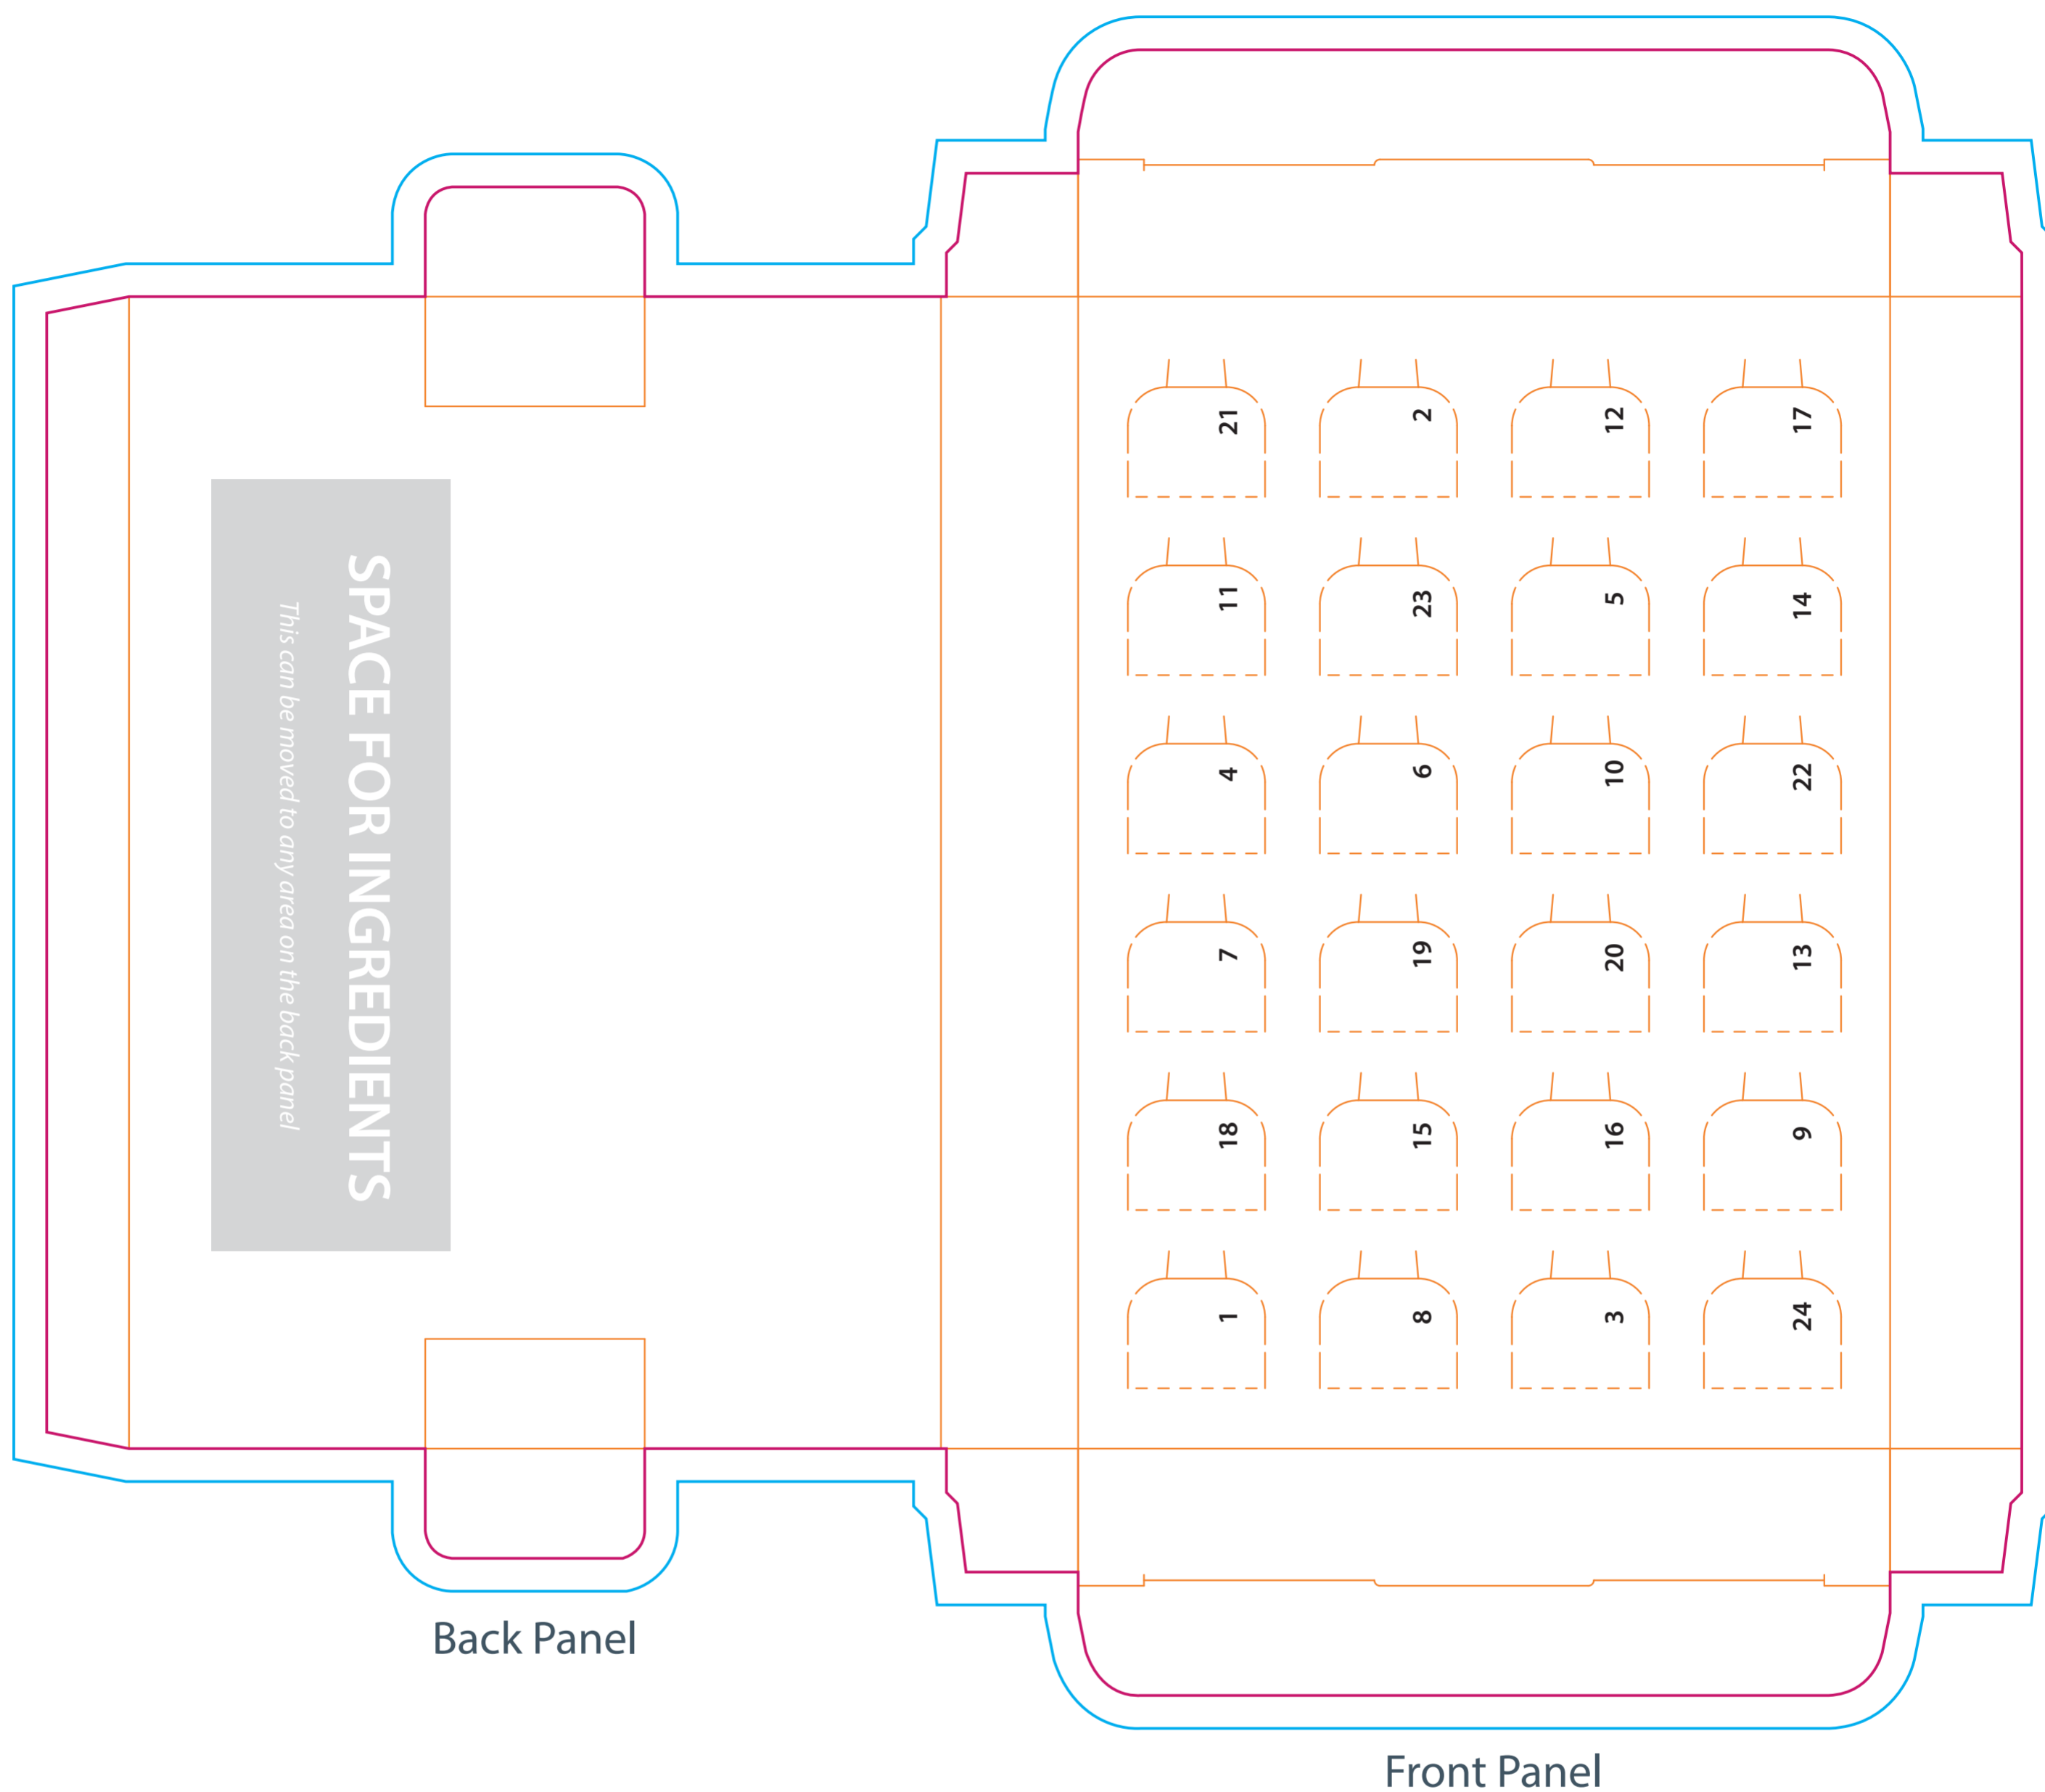

Eco Advent Calendar - Template A5

FSC Certified Card

210 (w) x 148 (h) x 25 (d) mm

Bleed = 6mm

Colour Mode: CMYK - Digital Print
Please reference **PANTONE**[®] colours as spot colours

Cut line: ———
Bleed: ———
Folds: ———