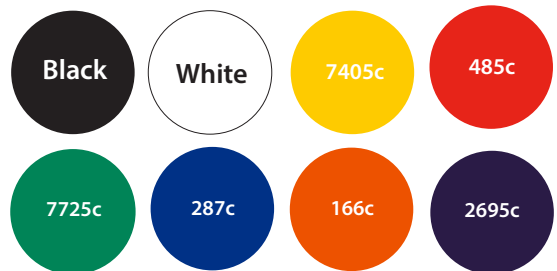

"Keepsafe" Change Tray artwork Template

Description:
Change Tray

Item Size:
132mm x 92mm x 10mm

Artwork Size:
70mm x 43mm

Available colours

closest approximated colour match

Further Notes

Any font smaller than this may not be legible.