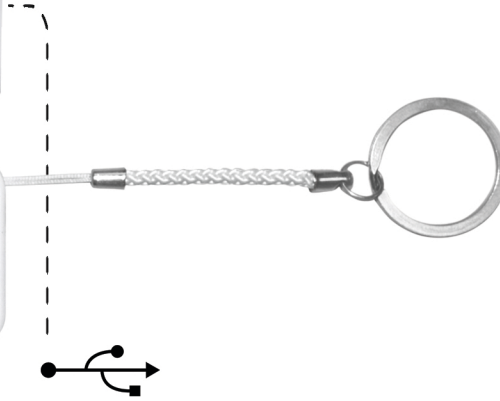

# SMART POWER | *Candy* Visual Proof

Product Dimensions: 96 x 24 x 22mm  
Print Area Front: 87 x 17mm  
Sides: 85 x 17mm

Product Colour: White

Logo Colour Front:

Logo Colour Side 1:

Logo Colour Side 2: