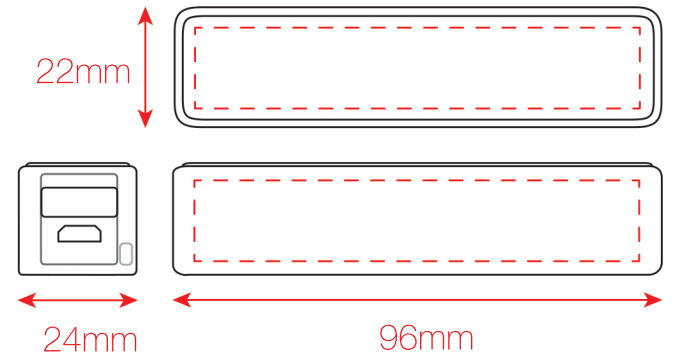

# SMART POWER | *Candy* Visual Proof

Product Dimensions: 96 x 24 x 22mm  
Print Area Front: 87 x 17mm  
Sides: 85 x 17mm

Product Colour: White

Logo Colour Front:

Logo Colour Side 1:

Logo Colour Side 2: