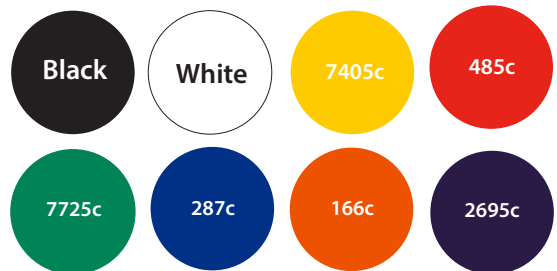

# "Keepsafe" Change Tray artwork Template

Description:  
Change Tray

Item Size:  
132mm x 92mm x 10mm

Artwork Size:  
70mm x 43mm

## Available colours

closest approximated colour match