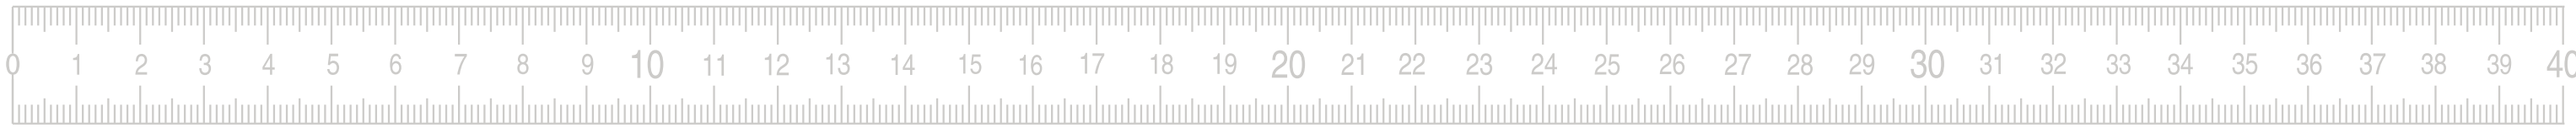

**Size : 15X356mm**

Accessory: POM Slide Lock

White (Wristband colour)

**Print method: Sublimation**