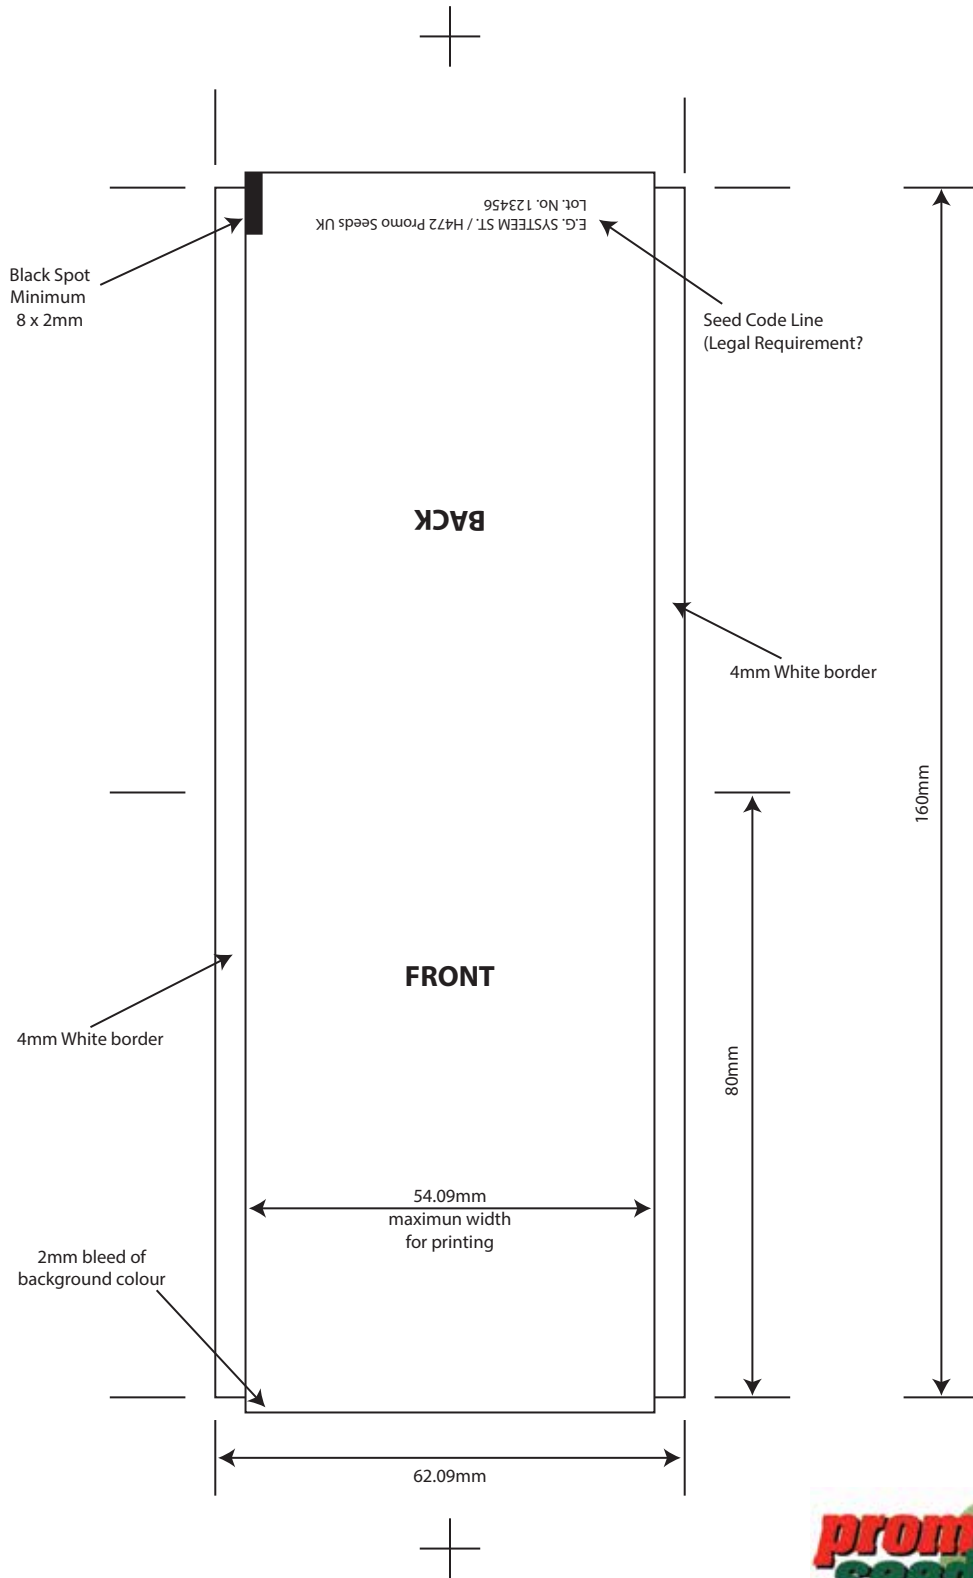

Size: 62.09 x 80mm

Please include crop and registration marks

www.promoseeds.co.uk

This may not be to scale. Please use as a guide only.