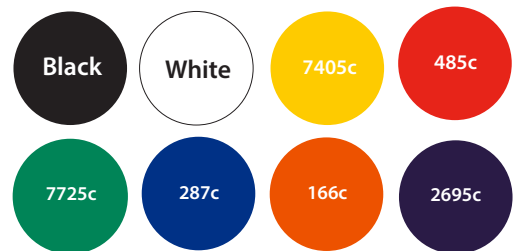

# Turbo Pro Artwork Template

Description: Turbo Pro Flying Disk

Item Size: 220 mm

Artwork Size: APPROX 155 mm

Available colours

closest approximated colour match