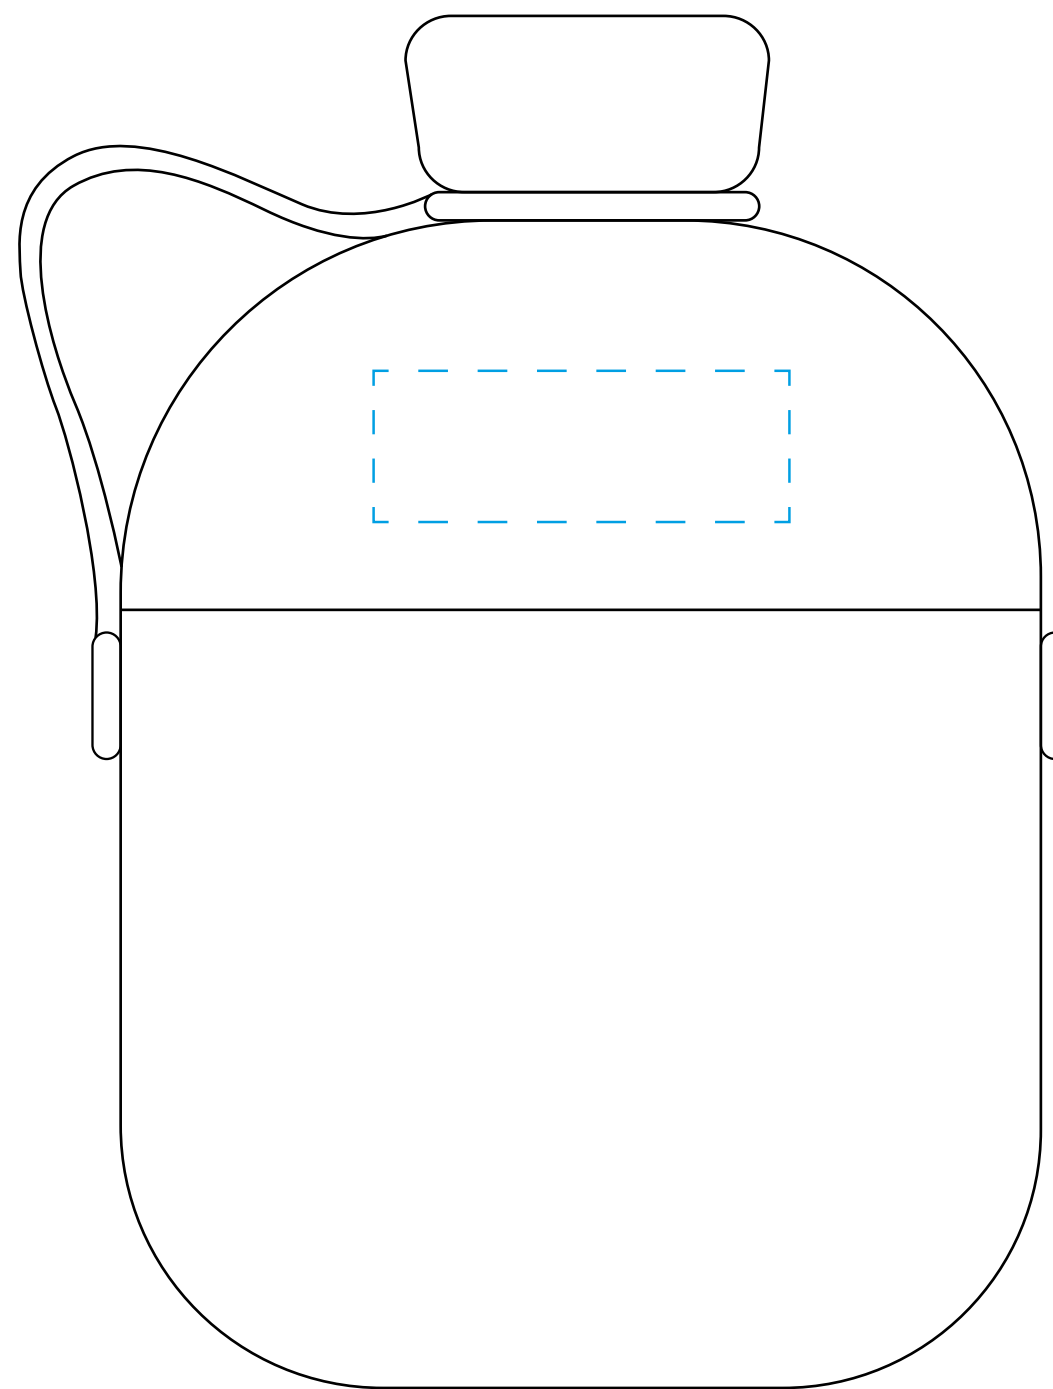

**FRONT**

**BACK**

**Front Print Size**

(w) x (h)mm

**PANTONE**

**Maximum Print Size**

55 (w) x 20 (h)mm

**Back Print Size**

(w) x (h)mm

**PLEASE NOTE**

STANDARD PRICES ARE BASED  
ON 1 POSITION PRINT.