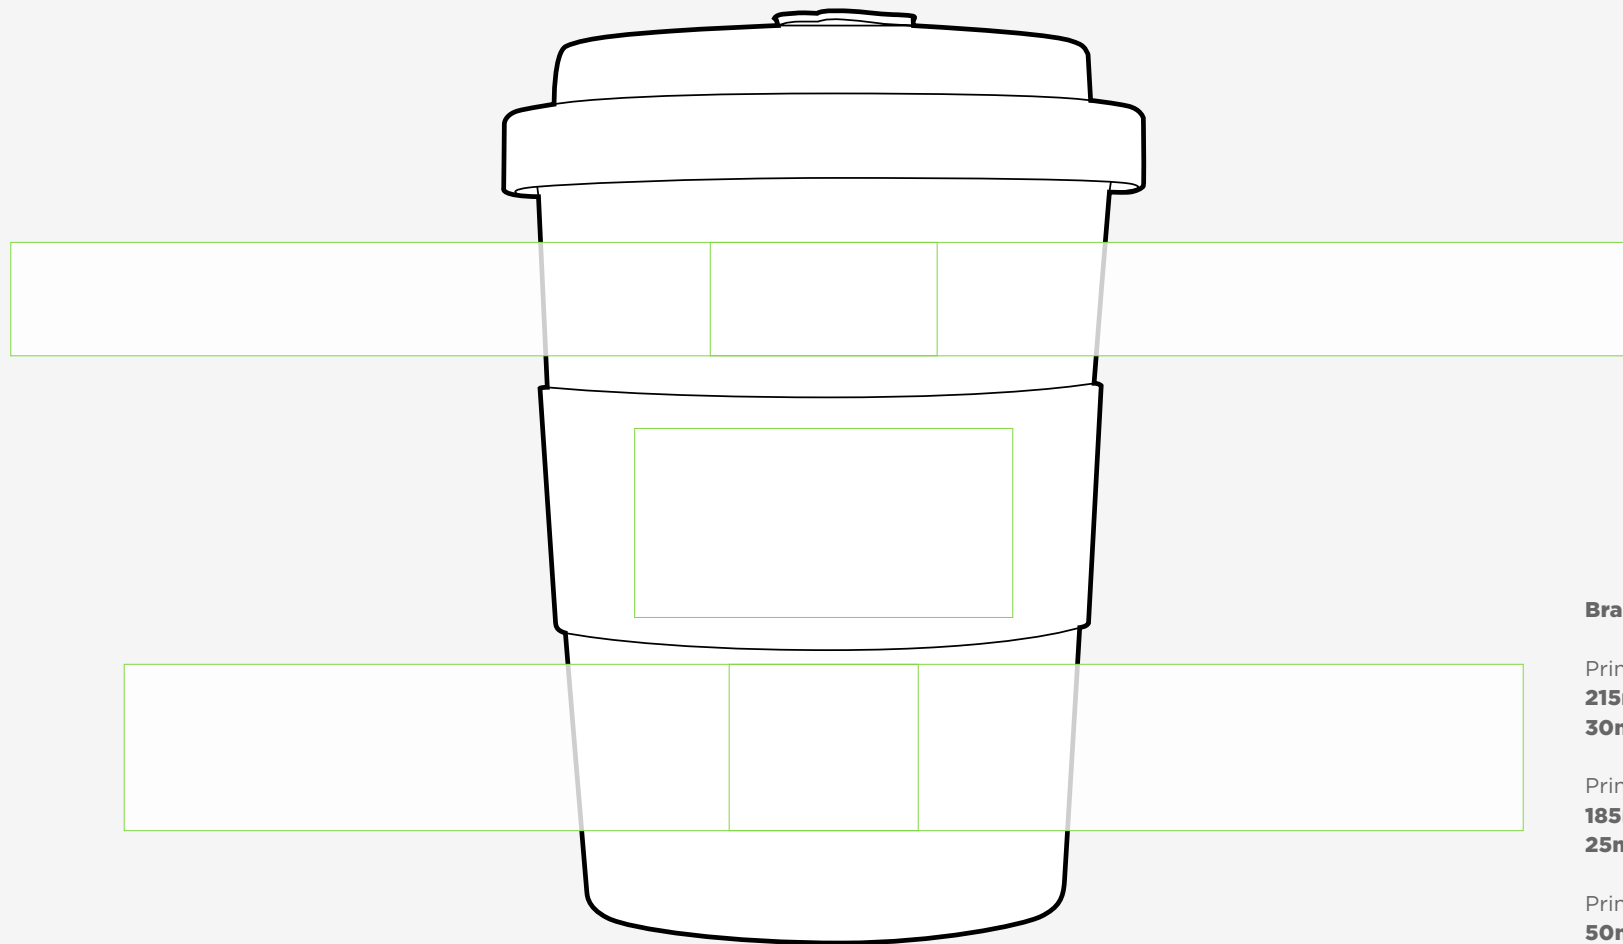

Branding template guide

12_{oz}

Branding Specifications:

Print area above band:
215mm x 15mm (1 colour)
30mm x 15mm (2 colour)

Print area below band:
185mm x 22mm (1 colour)
25mm x 22mm (2 colour)

Print area on the band:
50mm x 25mm (1 colour)