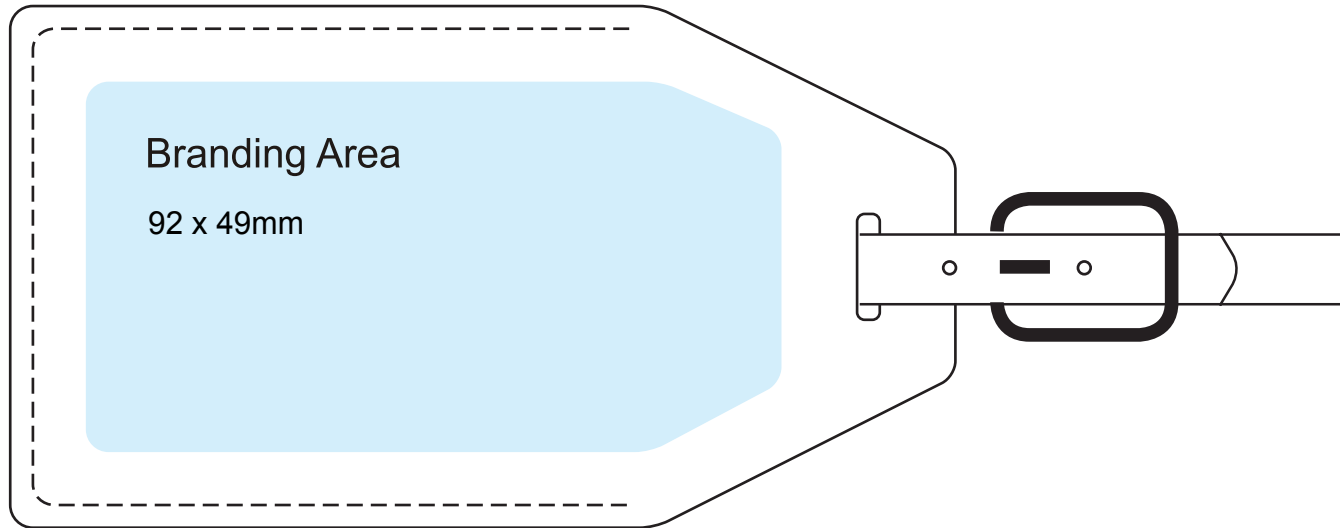

Article: 2850 Luggage Tag

Front

172 x 73mm

Branding area is shaded in blue.
Maximum area per embossing die is

120 x 90 mm

Screen print detail further than 100mm
apart may require 2 screens please enquire.

Back

172 x 73mm