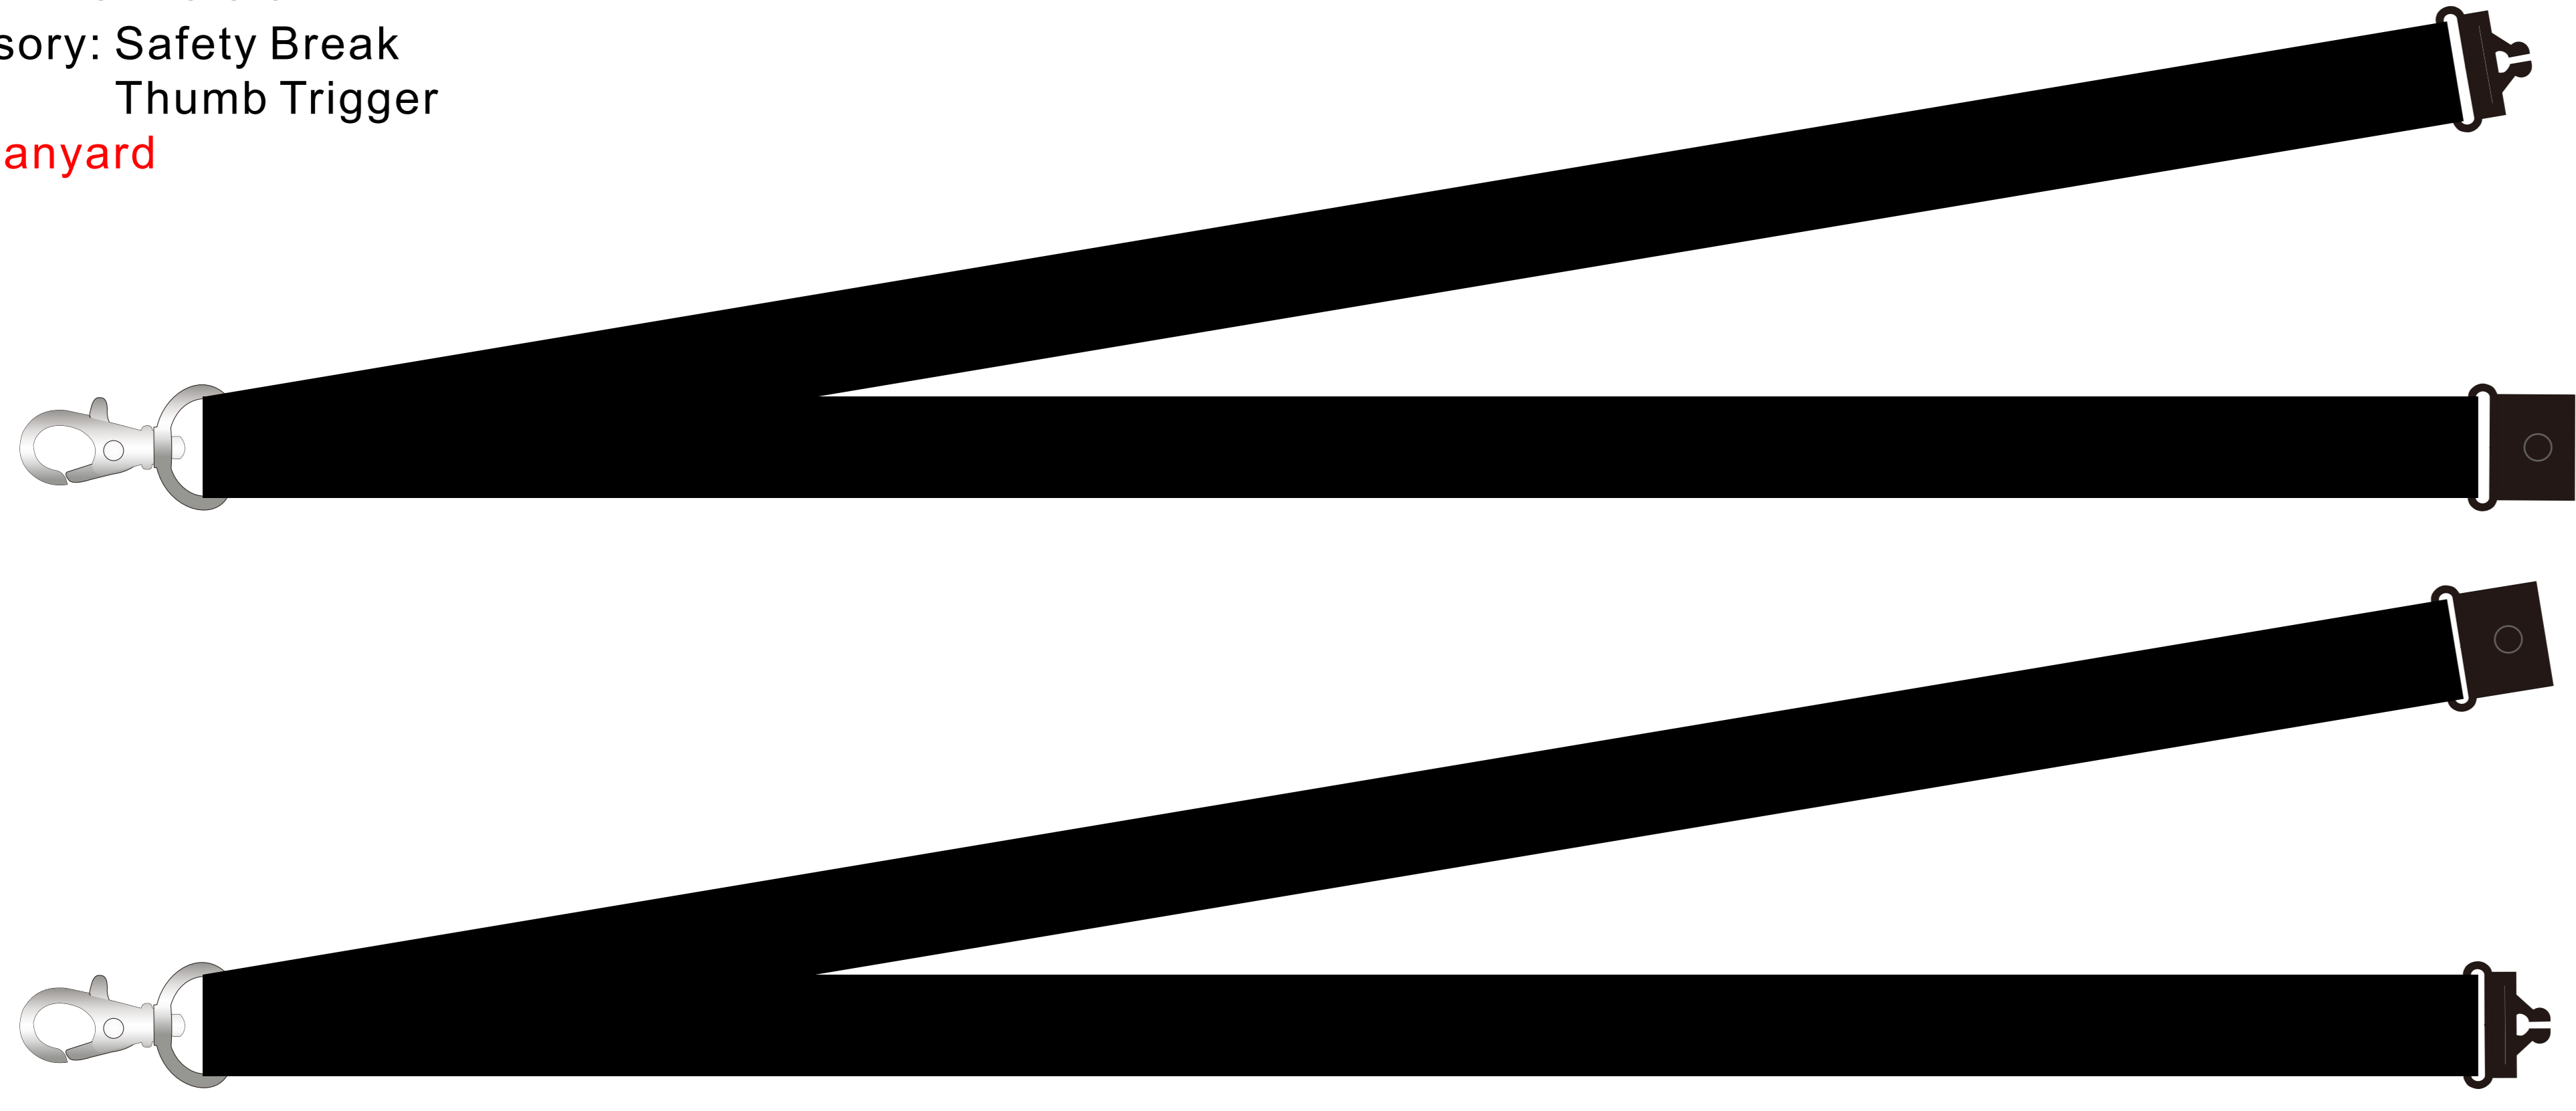

Size : 20X900mm

Accessory: Safety Break
Thumb Trigger

rPET Lanyard

Reduced by 50%

Front Side

Back Side

■ Black (lanyard colour)

□ White (print colour)