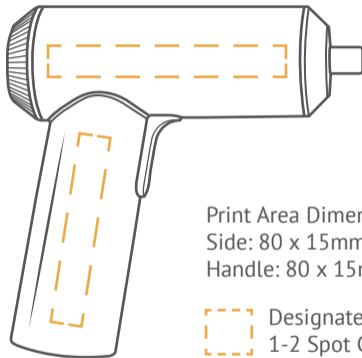

Printing Area and Branding Options

Print Area Dimensions:
Side: 80 x 15mm
Handle: 80 x 15mm

 Designated Branding Area
1-2 Spot Colour