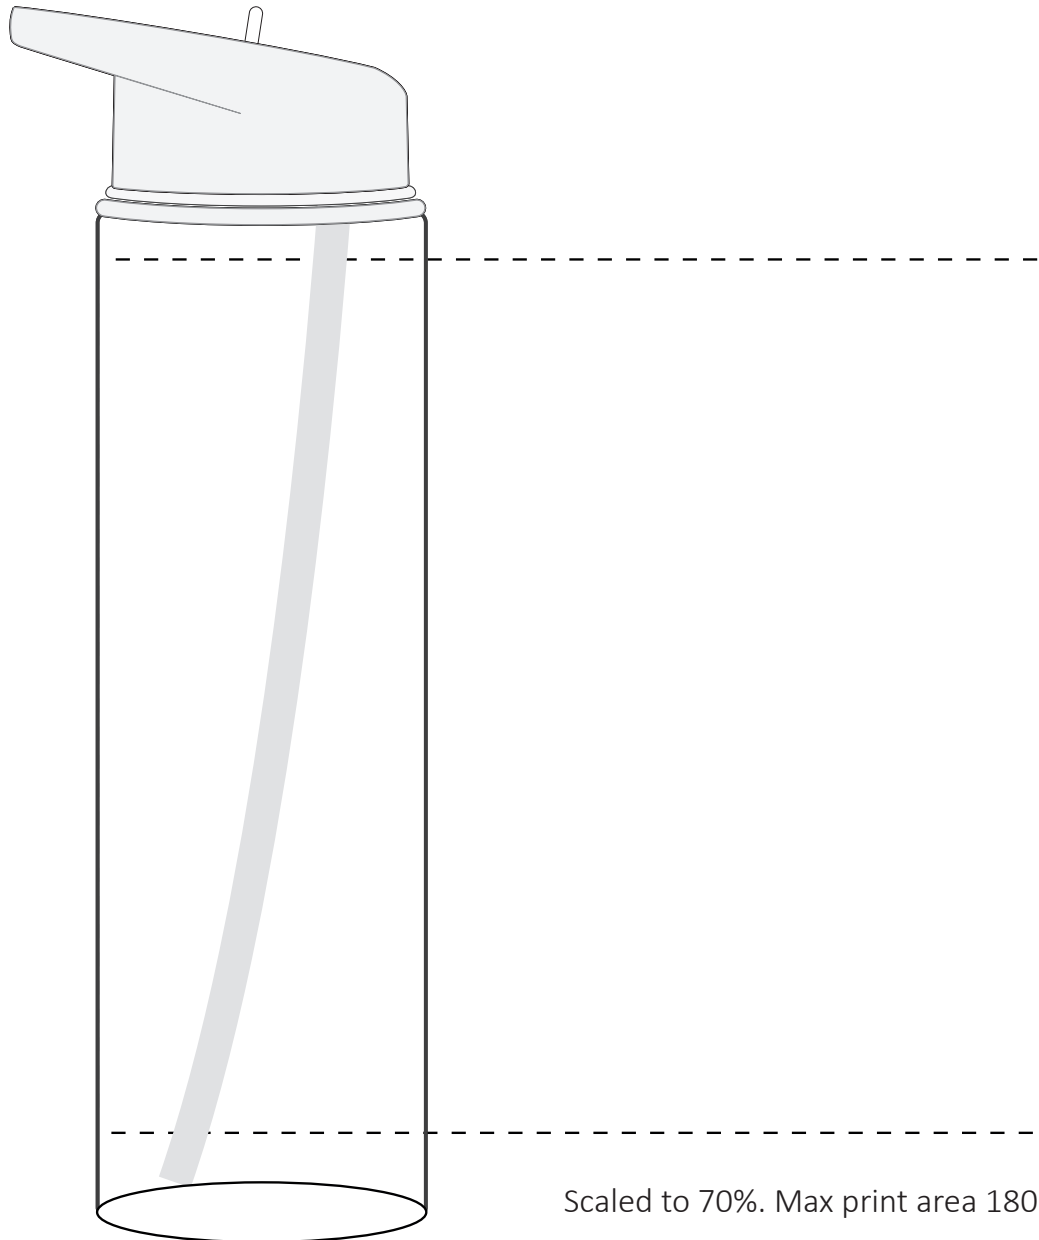

Name **Layout**

top colour **TBC**

bottle colour **TRANSLUCENT**

bottle lid colour **WHITE**

quantity **TBC**
print colours;

TBC

Scaled to 70%. Max print area 180 x 165mm

AQUAMAXHYDRATE