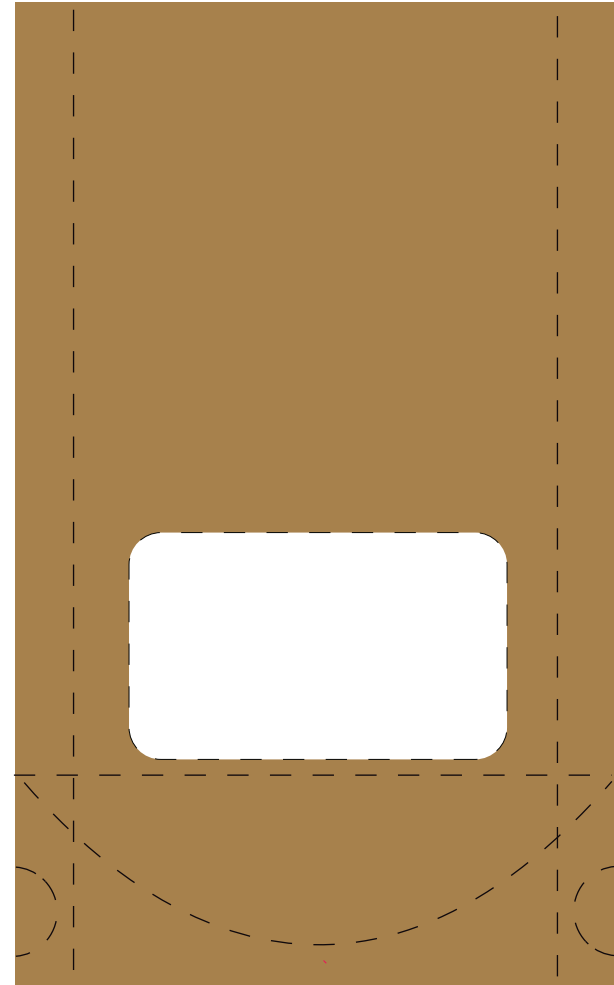

Kraft Coffee Pouch

50mm (excl bleed)
56mm (incl 3mm bleed)

Front

30mm (excl bleed)
36mm (incl 3mm bleed)

Back

Design will be printed on a white label.