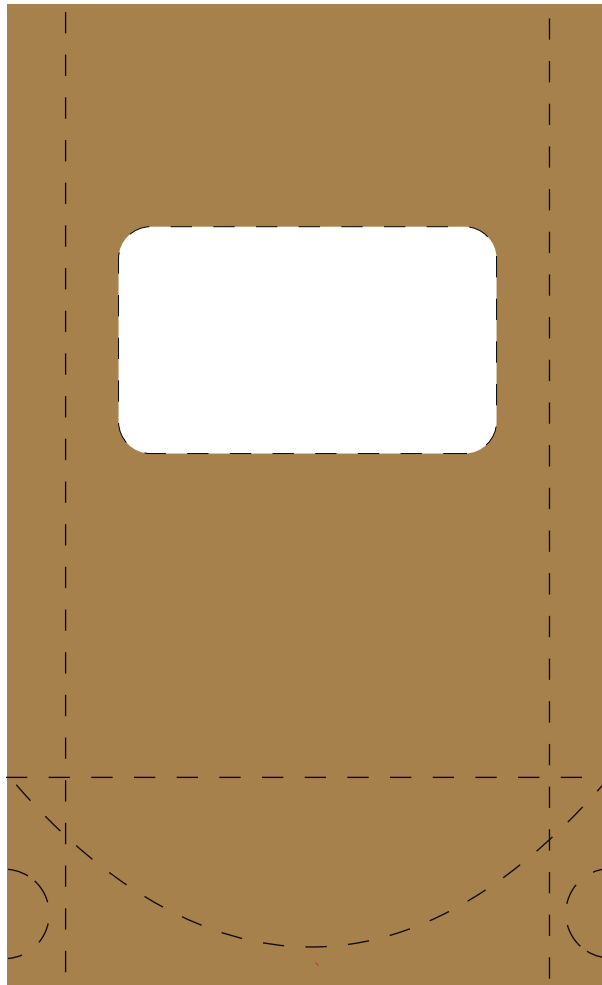

Kraft Coffee Pouch

50mm (excl bleed)
56mm (incl 3mm bleed)

Front

30mm (excl bleed)
36mm (incl 3mm bleed)

Back

Design will be printed on a white label.