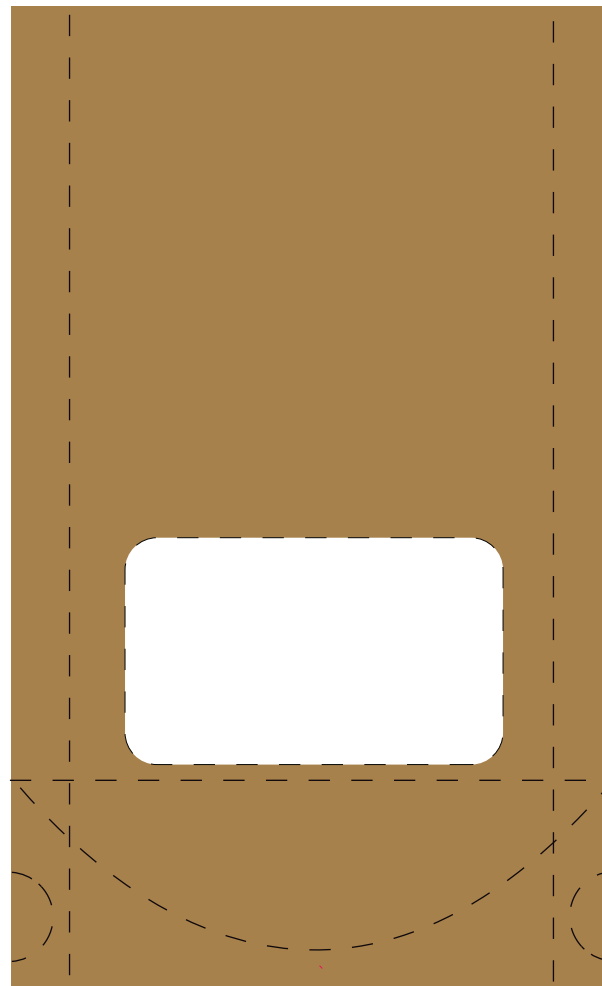

Kraft Tea Pouch

50mm (excl bleed)
56mm (incl 3mm bleed)

Front

30mm (excl bleed)
36mm (incl 3mm bleed)

Back

Design will be printed on a white label.