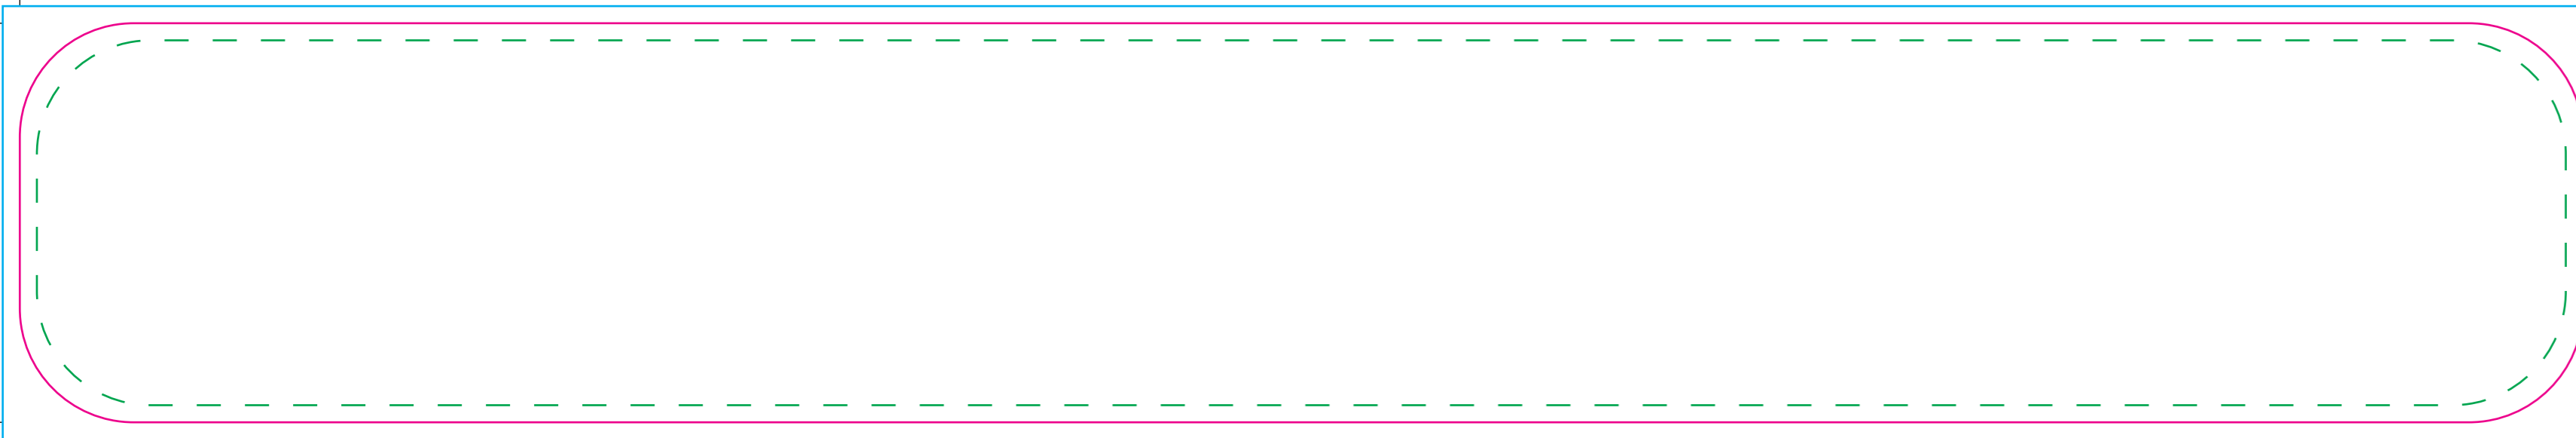

## Screenprint WristRest

**Tool No:** 805  
**Shape:** Rectangle

**Cut Size -**  
**Width:** 450mm  
**Height:** 70mm

**Artwork with Bleed -**  
**Width:** 456mm  
**Height:** 76mm

- - - Please keep all live matter such as text, logos and other important images within this area.

This dieline represents a current finishing tool. Any alterations to this dieline may incur additional charges.

## Screenprint WristRest

**Tool No:** 804  
**Shape:** Rectangle

**Cut Size -**  
**Width:** 450mm  
**Height:** 95mm

**Artwork with Bleed -**  
**Width:** 456mm  
**Height:** 101mm

- - - Please keep all live matter such as text, logos and other important images within this area.