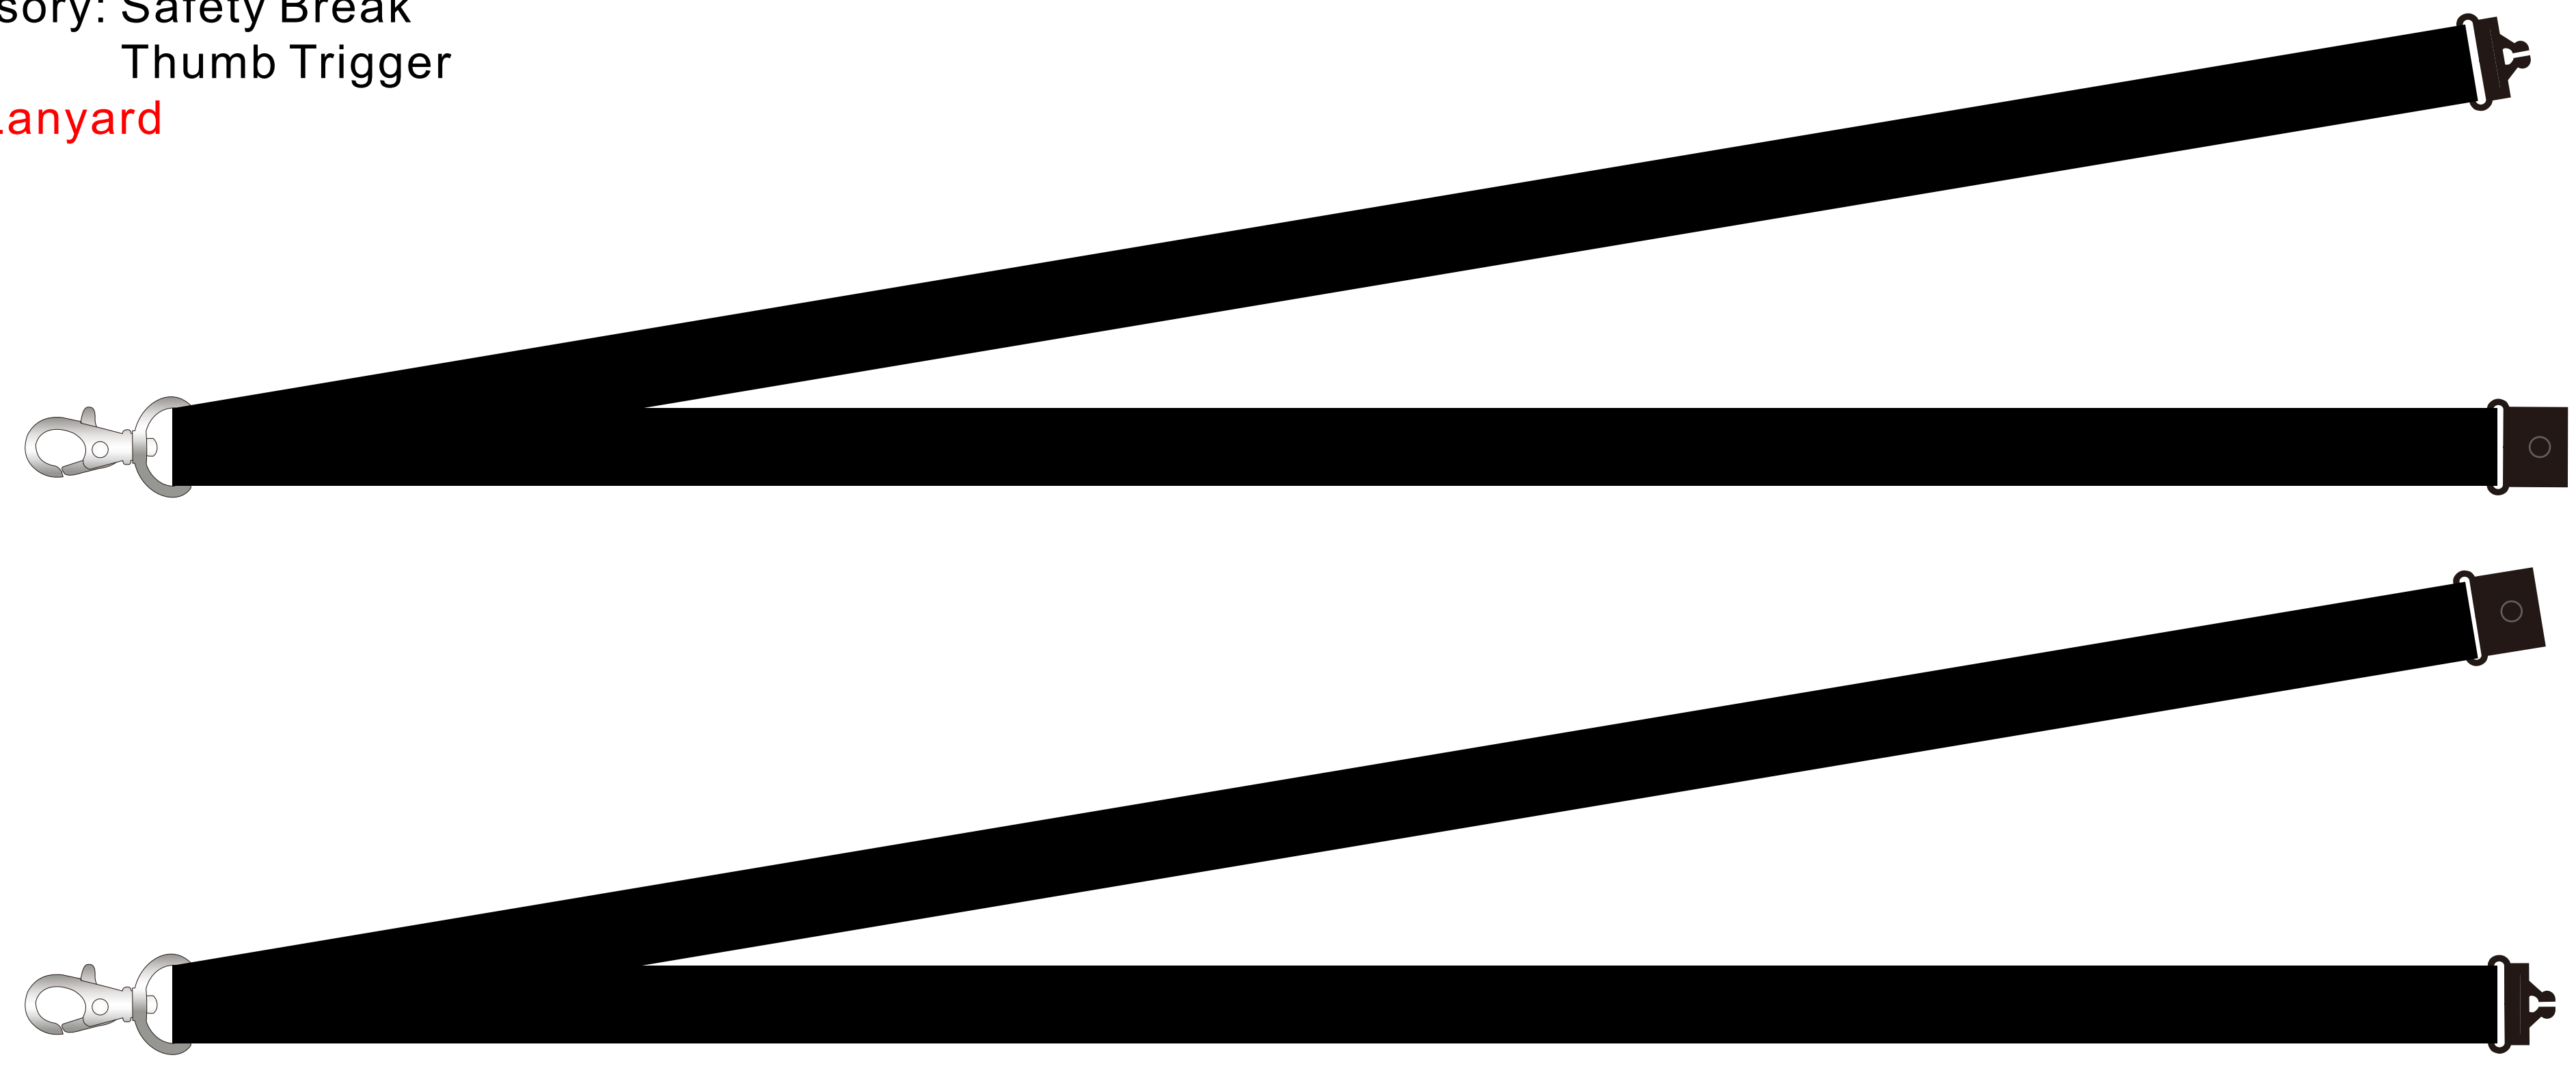

Size: 15X900mm

Accessory: Safety Break
Thumb Trigger

rPET Lanyard

Reduced by 50%

■ Black (lanyard colour)

□ White (print colour)

Print method: Sublimation