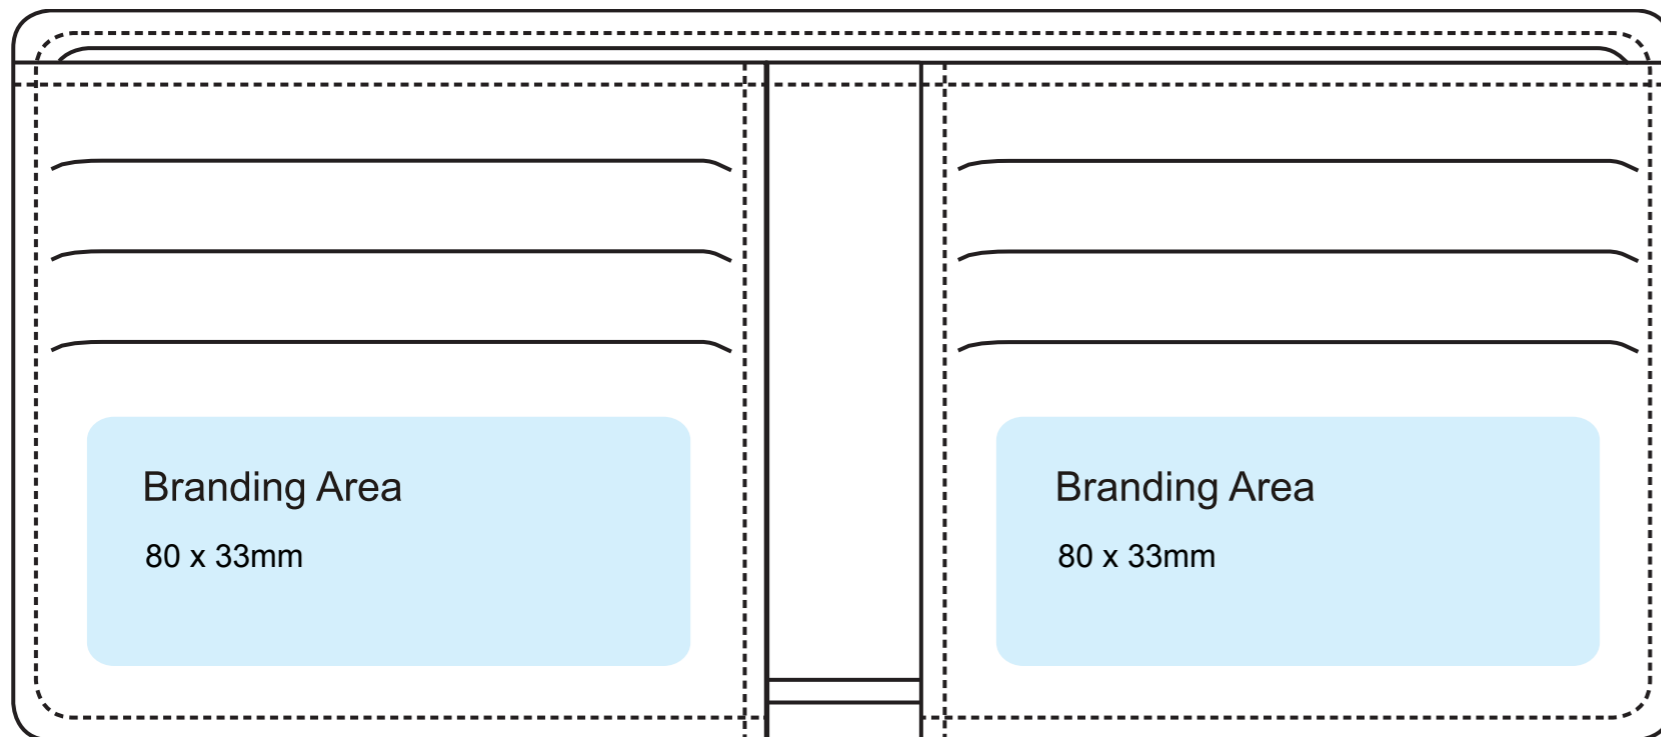

Article: 9033 Men's Wallet

Colour: Colour

Material: Material

External cover Layout

220 x 97mm

Front

111 x 97mm

Internal Layout

220 x 97mm

Branding area is shaded in blue.
Maximum area per embossing die is
120 x 90 mm
Screen print detail further than 100mm
apart may require 2 screens please enquire.