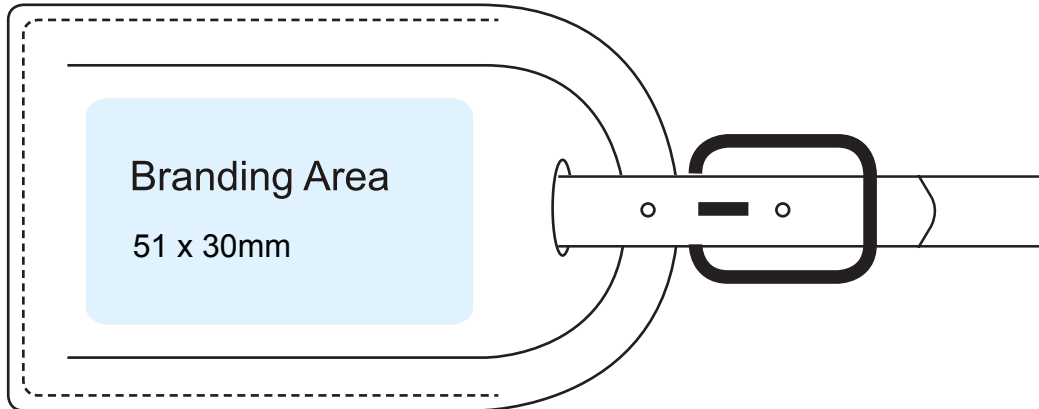

# Article: 2290 Small Luggage Tag

Front

137 x 54mm

Branding area is shaded in blue.  
Maximum area per embossing die is

120 x 90 mm

Screen print detail further than 100mm  
apart may require 2 screens please enquire.

Back

137 x 54mm