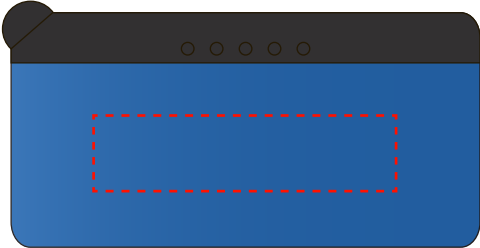

Product Colour: BLUE
Max Print Area: 40mm x 10mm

100%

10mm

40mm