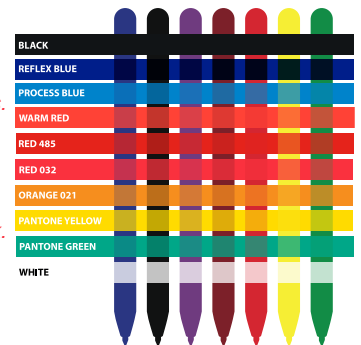

# Mood Bottle

**Colour:** Black  
**Product Dimensions:** 265mm diameter x 70mm  
**Print Area:** 60 x 100mm  
**Scale:** 50%

Laser Engraved Aluminium

**Please Note:**

All colours including print and product is for visual purposes only and should not be regarded as the actual colour of product and print. Pen colours may vary from batch to batch & may differ from previous orders. By approving this order we accept that you understand these terms.

**WE STRONGLY ADVISE THAT YOU ORDER A PRODUCT SAMPLE BEFORE PROCEEDING**

**Colour Guide:**

The colour guide to the right indicates what certain colours may print like on coloured pens or other printed colours. Some requested colours may print slightly darker or lighter depending on the substrate. We request that this be taken into consideration when approving artwork.