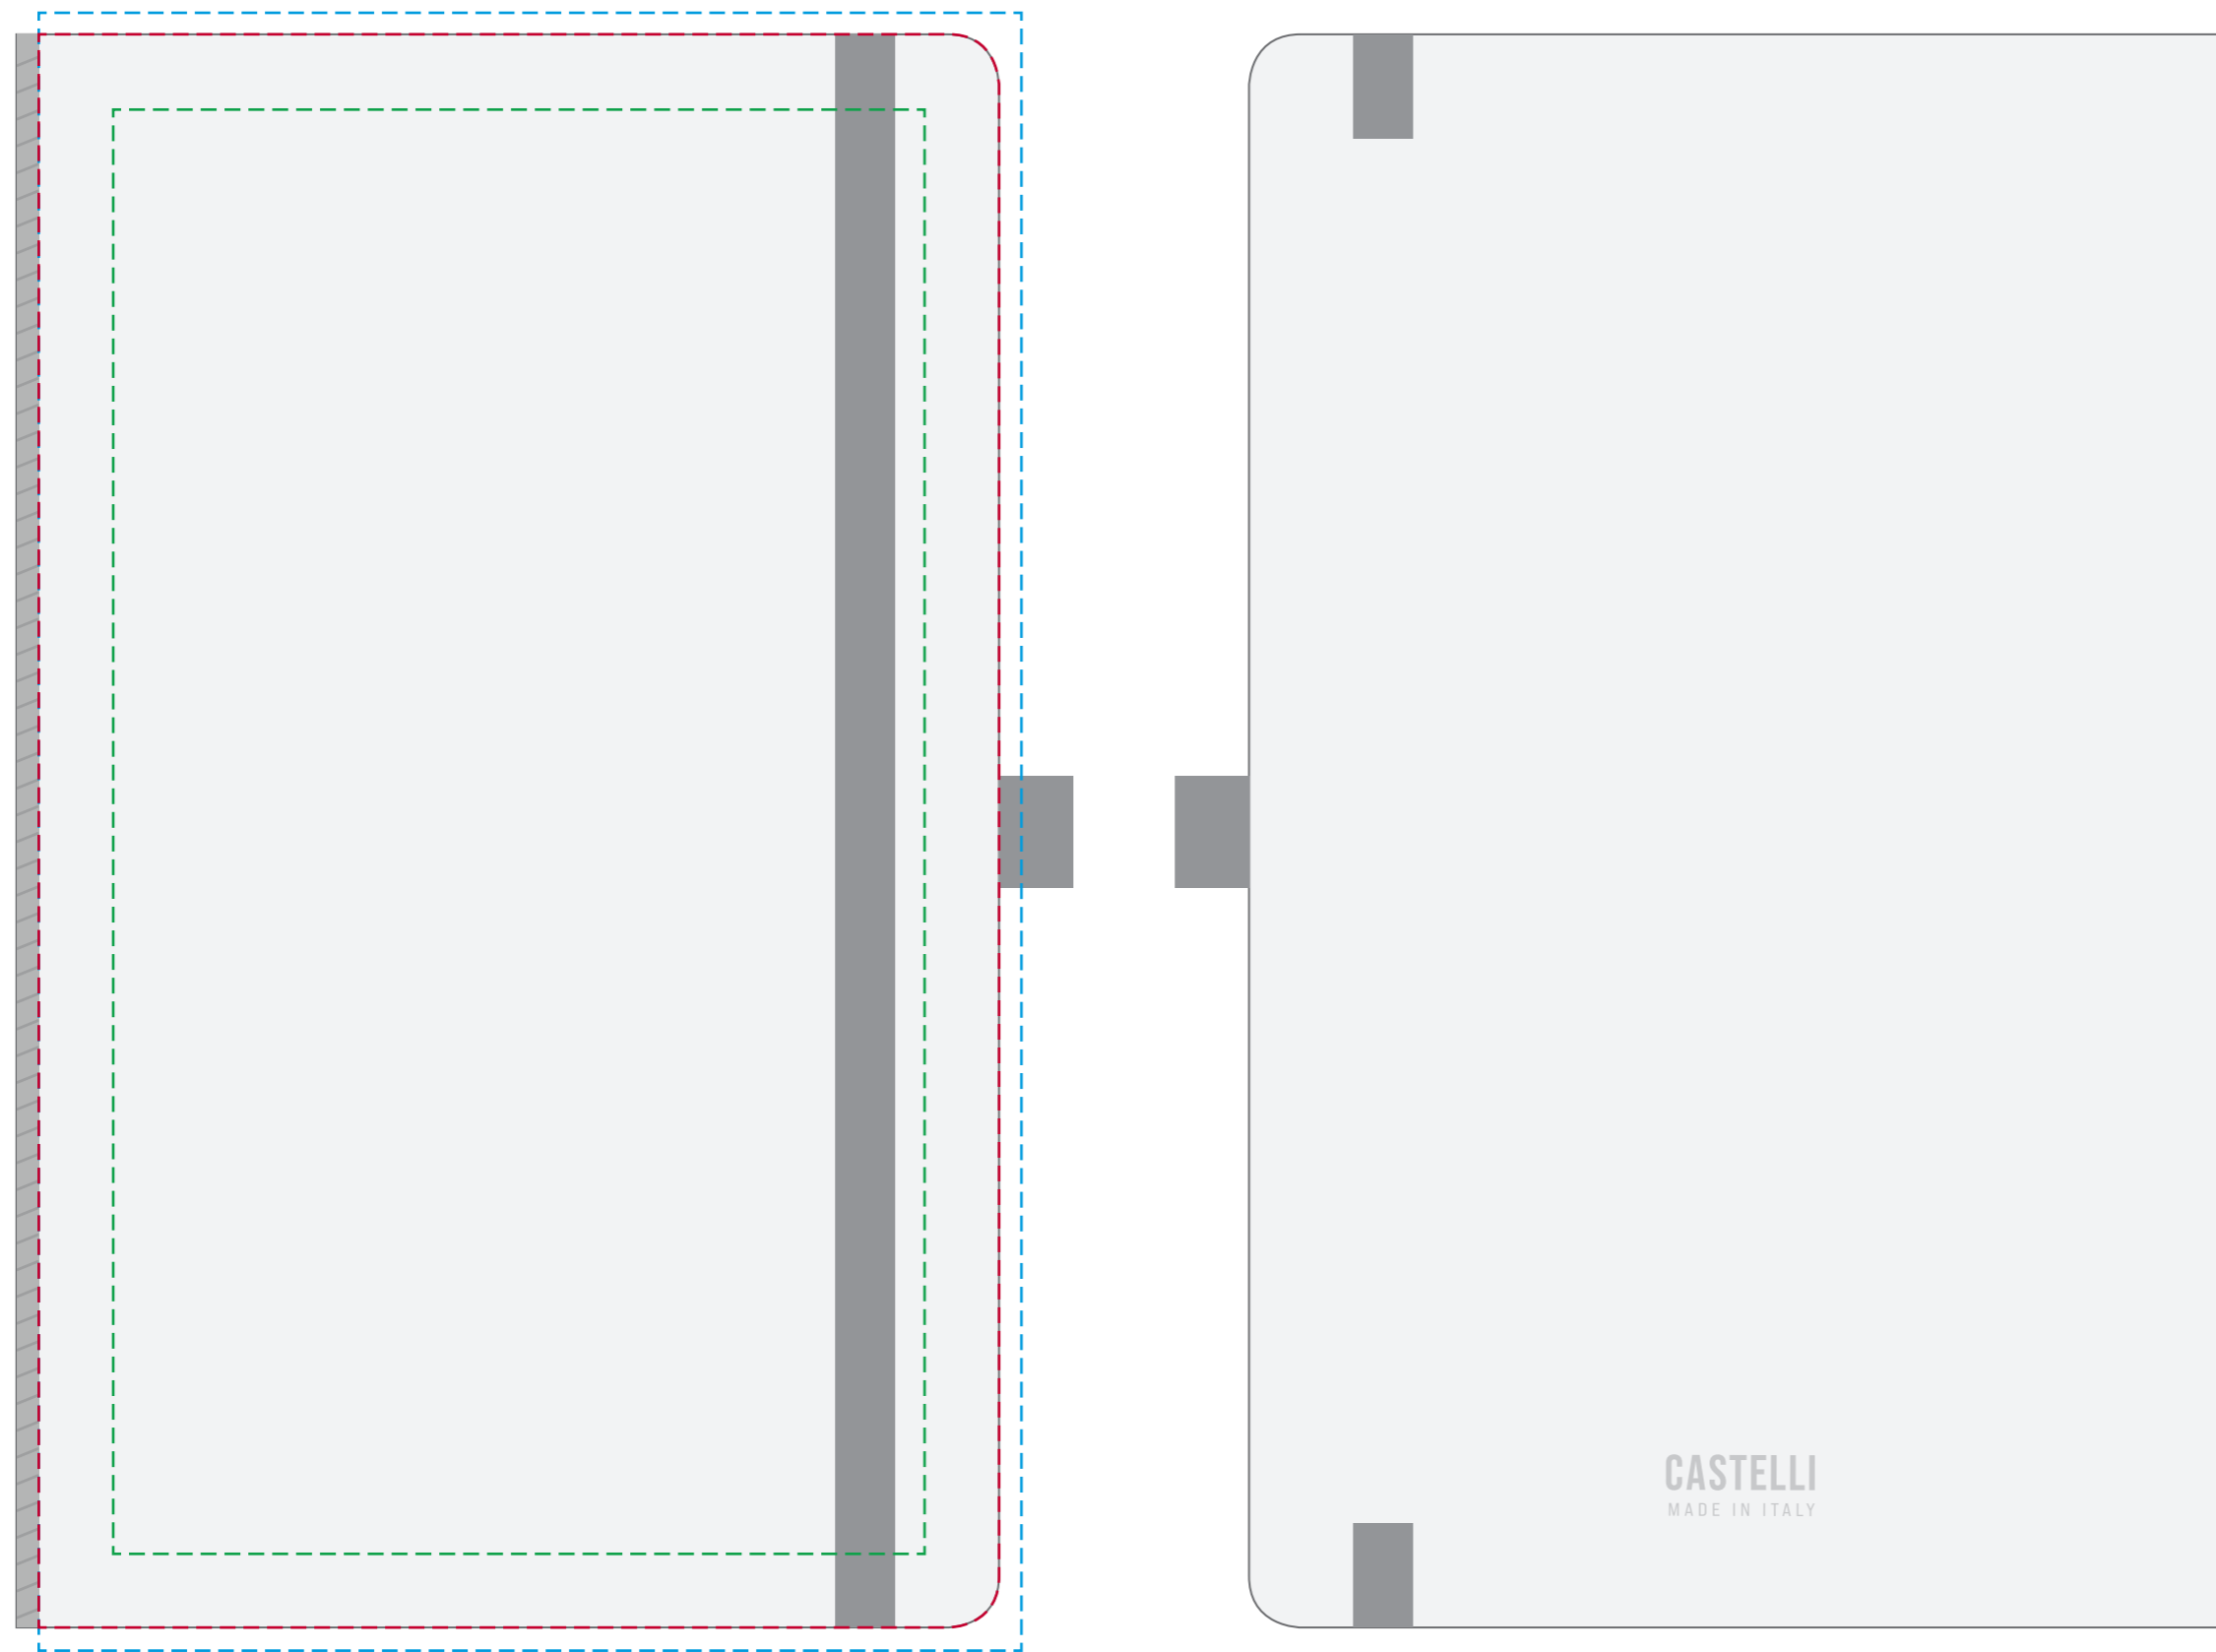

# YOUR VISUAL PROOF

- Safe text area
- Print area
- Bleed
- █ No print area

Scale 100%    Print area 129 x 214 mm    Logo size xx x xx mm

Order Reference    xxxxxx  
Date created    xx/xx/xx  
Created by    xx

Product    194148  
Colour    White / Grey  
Branding    Full Colour