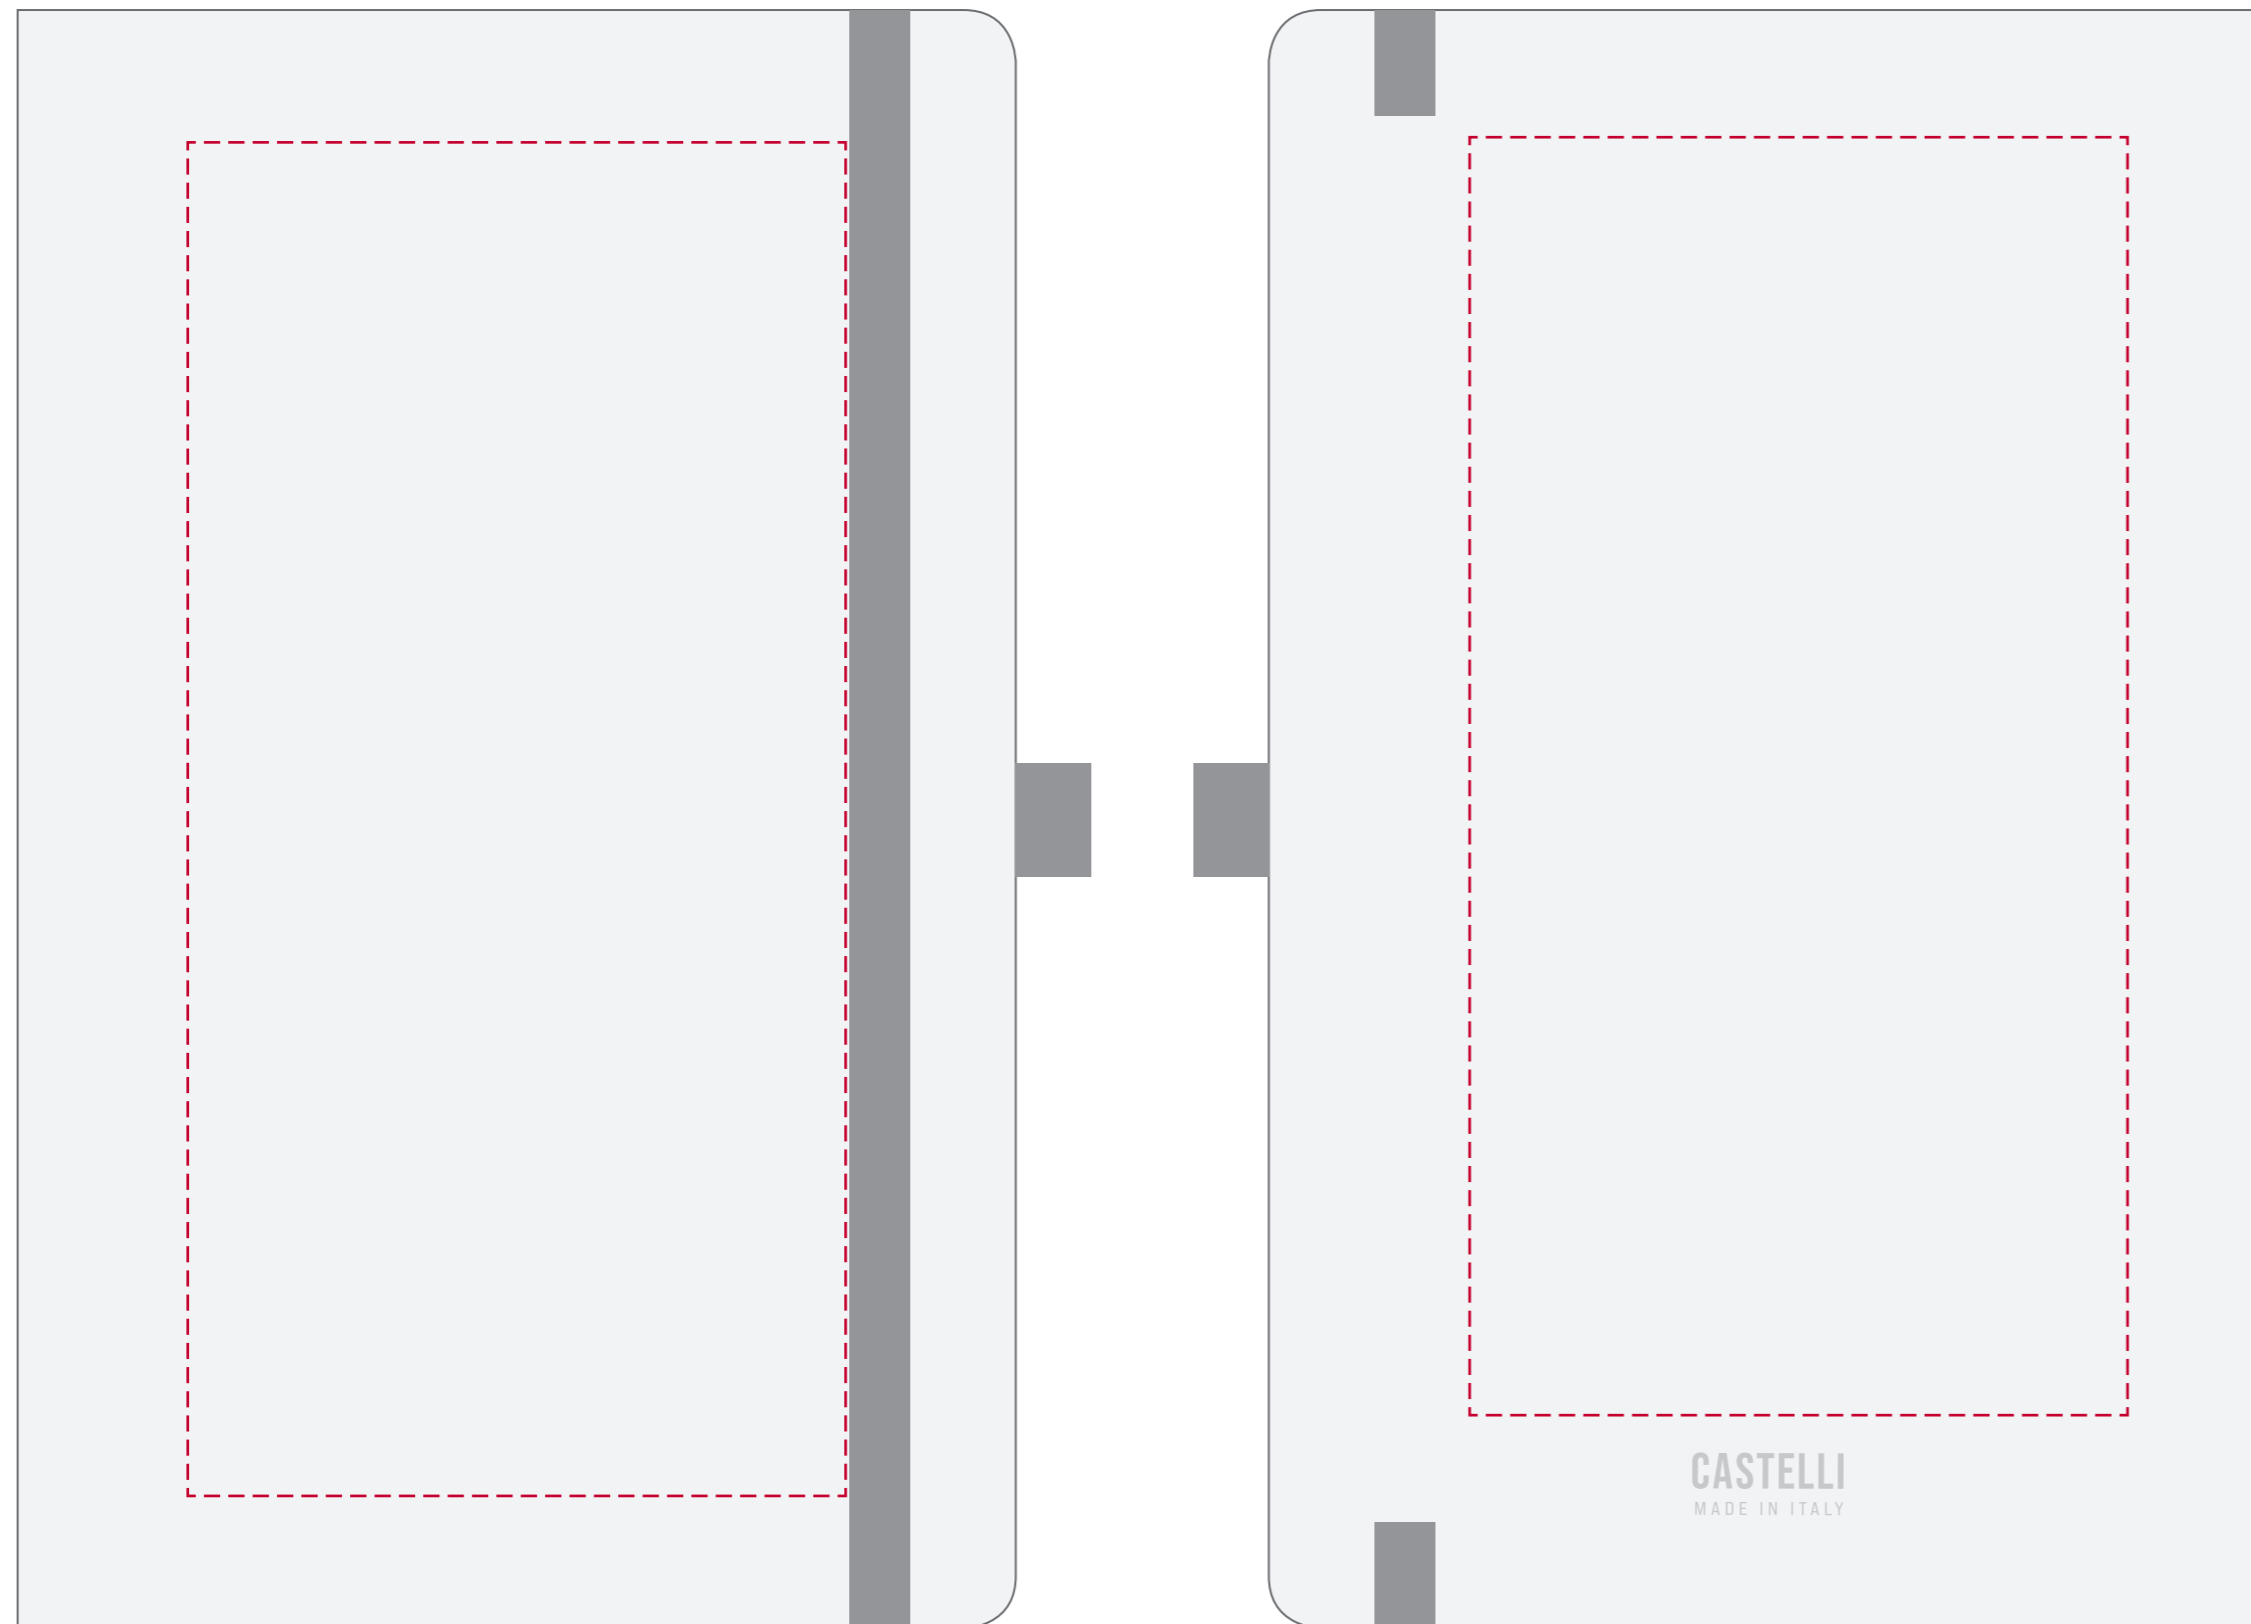

# YOUR VISUAL PROOF

Scale 100%    Print area 87 x 179 mm (front) 87 x 169 mm (back)    Logo size xx x xx mm

Order Reference xxxxxx  
Date created xx/xx/xx  
Created by xx

Product 194148  
Colour White / Grey  
Branding Debossed

## Artwork Advisories

The 'CASTELLI' logo is debossed to the back as standard.

It is the customer's responsibility to ensure that the proof is correct in all areas. Please be sure to double-check spelling, grammar, layout and design before approving artwork. Due to the variation in monitor colours and adjustments, PDF proofs may not provide an accurate colour representation of the final product & printed work. Once artwork is approved, your order will be processed based on the above unless any amendments are made. All orders are subject to our terms and conditions.