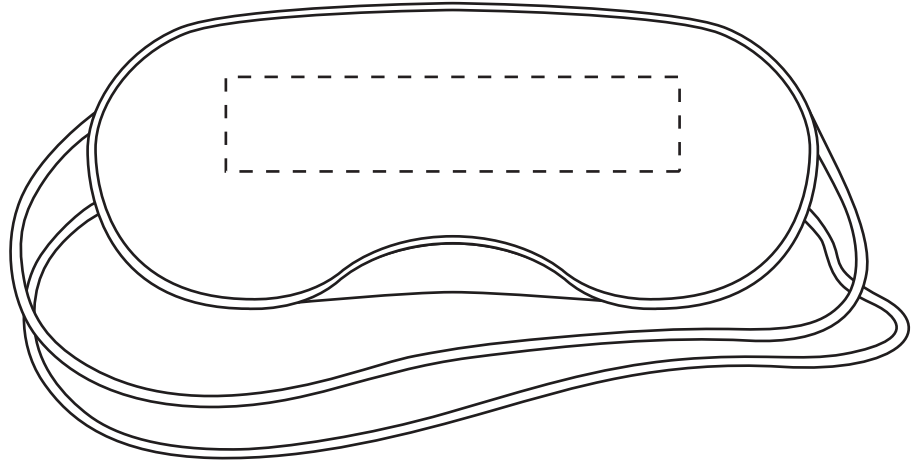

Quantity:
Version: 1

PRODUCT NOTES:

The dashed line is to demonstrate print area and will not appear on your printed item

PANTONE REFERENCE(S)

● Colour 1

ARTWORK SCALE 50%

ARTWORK SCALE 100%
Max print area: 120mm x 25mm