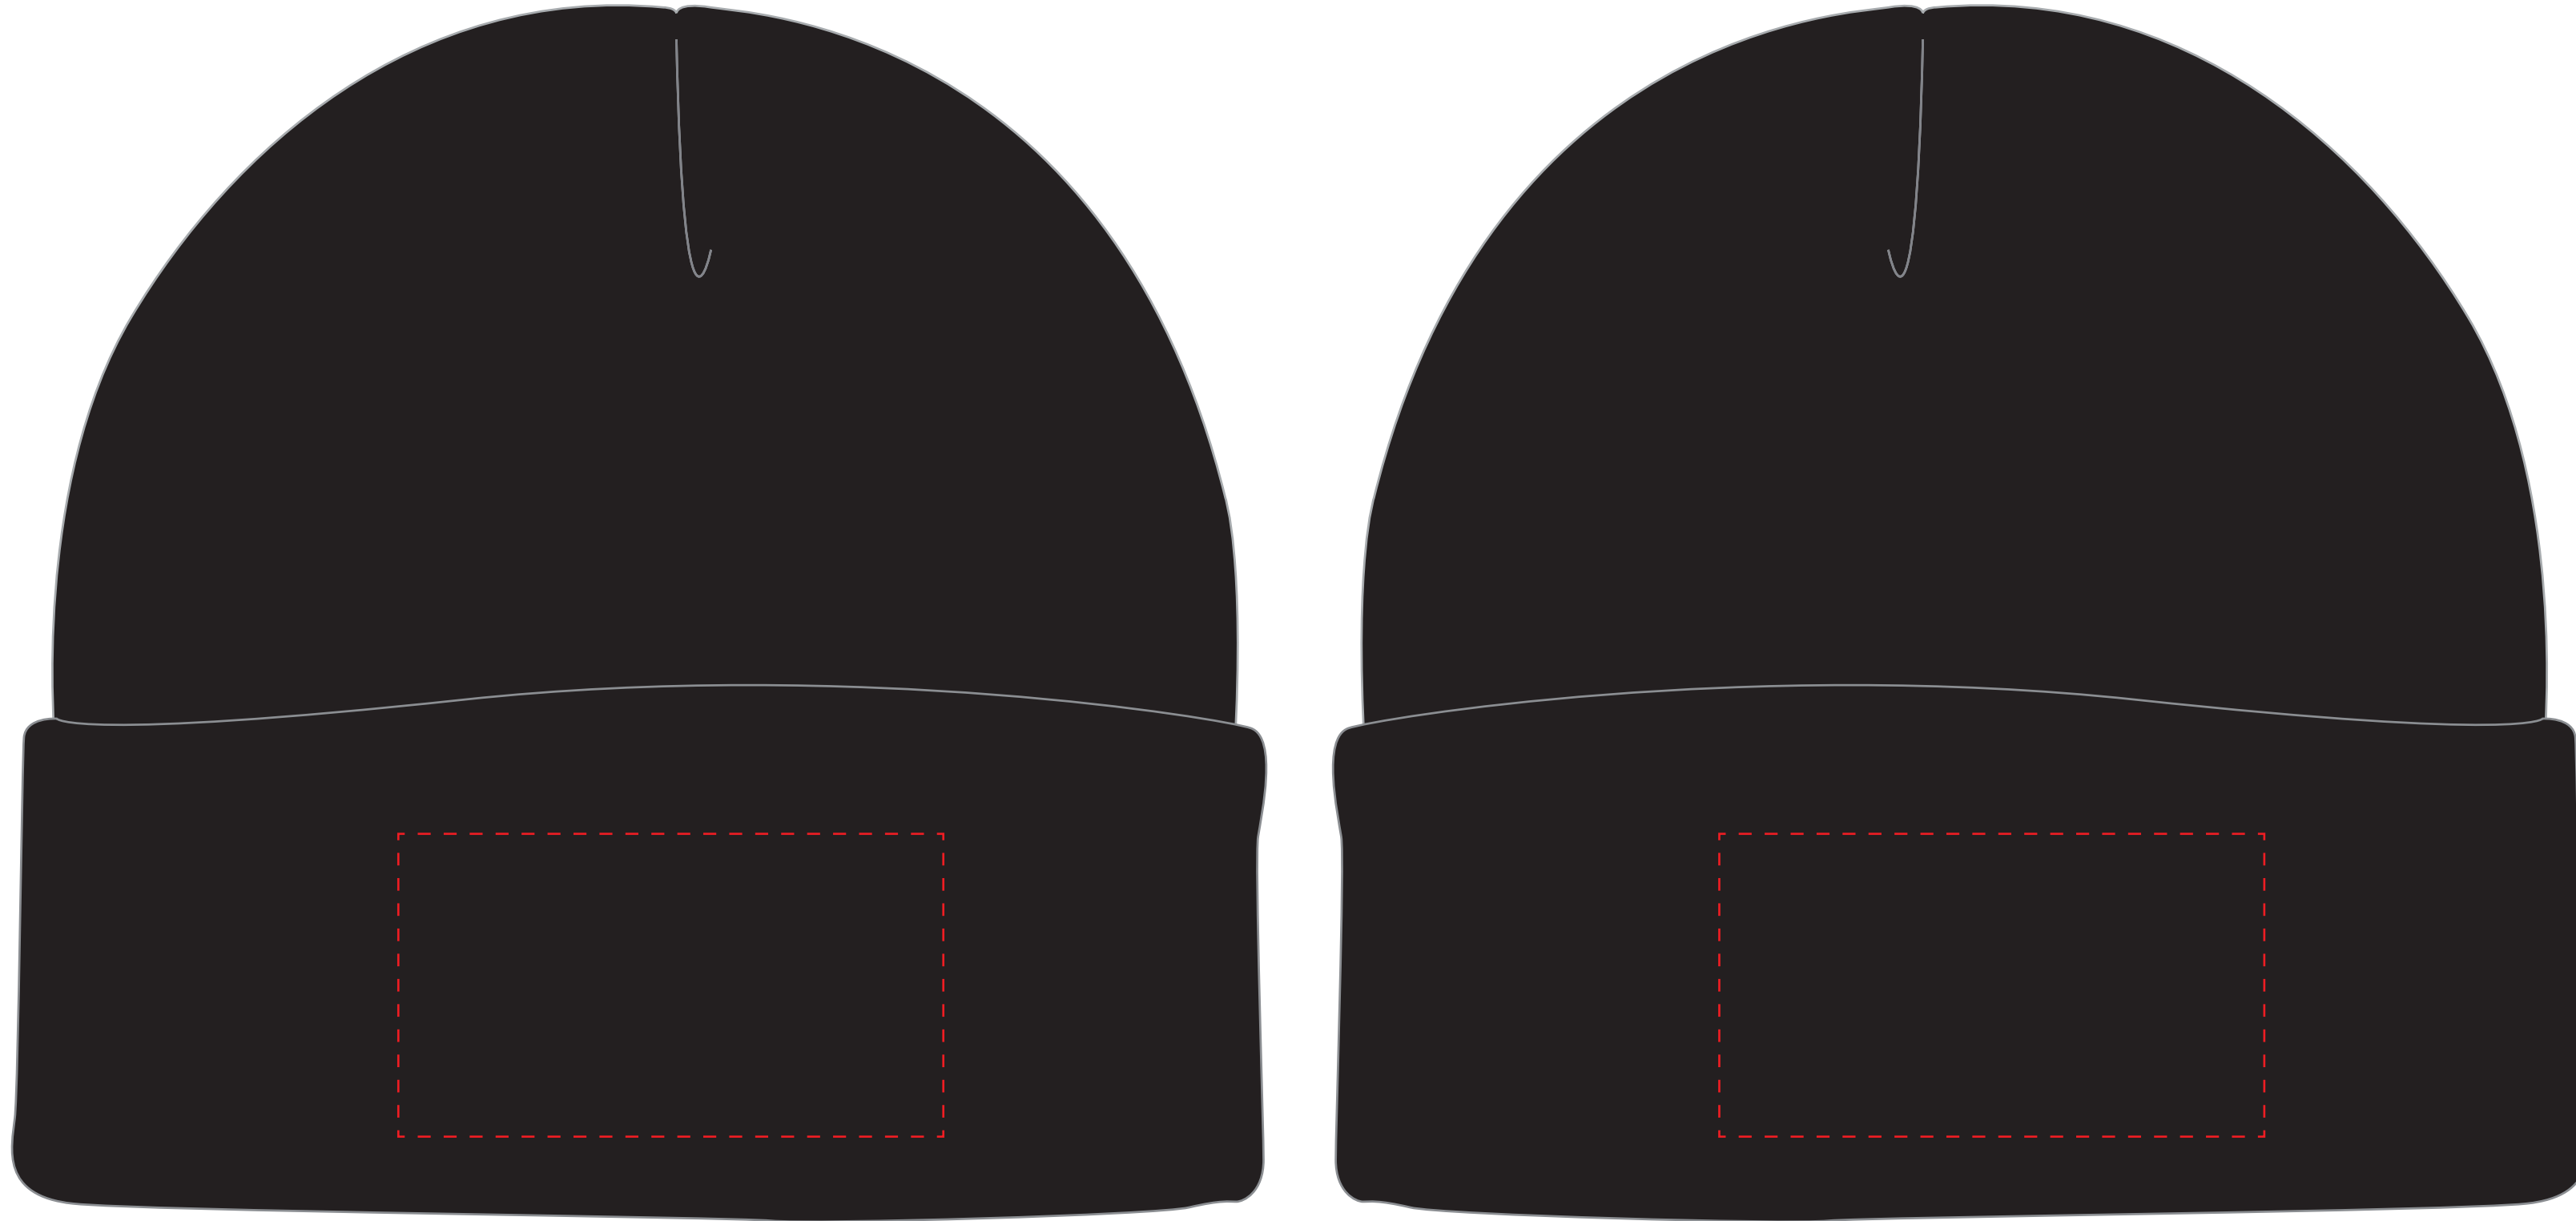

YOUR VISUAL PROOF

Visual Scale 100%

Print area 90 x 50mm Logo size xx x xx mm

Order Reference	xxxxxx
Date created	xx/xx/xx
Created by	xx

Product	197998
Colour	xxxxxx
Branding	Embroidered

Embroidery (Madeira Thread) Colours

Artwork Advisories

Actual embroidery appearance may differ slightly once digitised.

This template is not to scale and is to be used as a guide for print size & positioning only.

Madeira thread colours have been matched as closely to your colours as possible but are not exact.