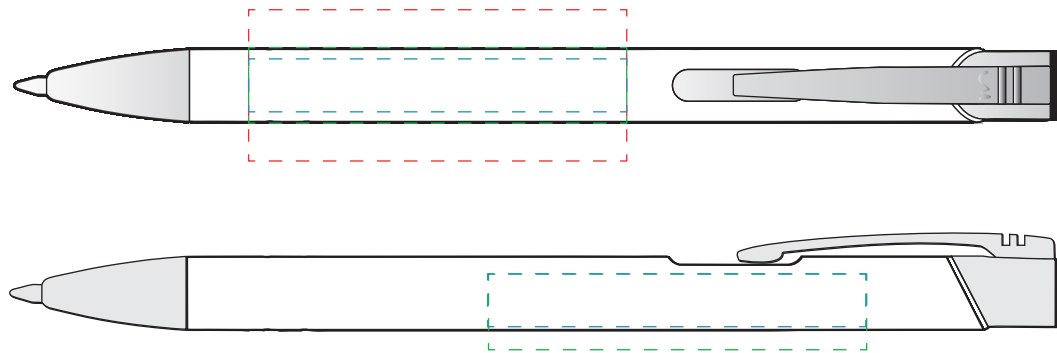

YOUR VISUAL PROOF

Artwork at 200%

Scale 100%

Print area 50 x 20mm

Logo size xx x xxmm

Order Reference xxxxxx
Date created xx/xx/xx
Created by xx

Product 197971
Colour ~~Blue~~ Blue
Branding ~~Epigra~~ Epigra