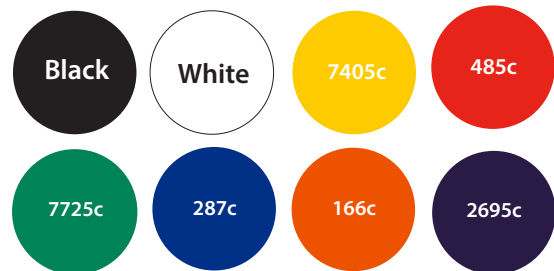

# Luggage Tag Artwork Template

Description: Luggage Tag

Item Size: 90mm x 40mm

Artwork Size: 61mm x 19mm

Available colours

closest approximated colour match