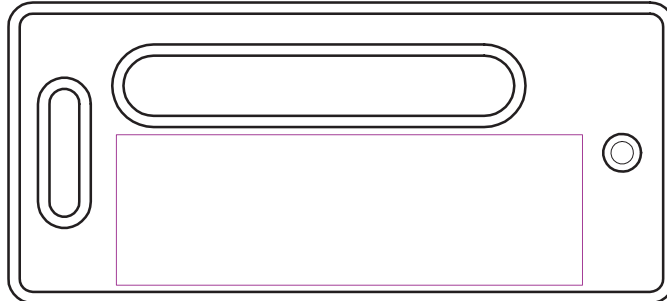

# Luggage Tag Artwork Template

Description: Luggage Tag

Item Size: 90mm x 40mm

Artwork Size: 61mm x 19mm

Available colours

closest approximated colour match