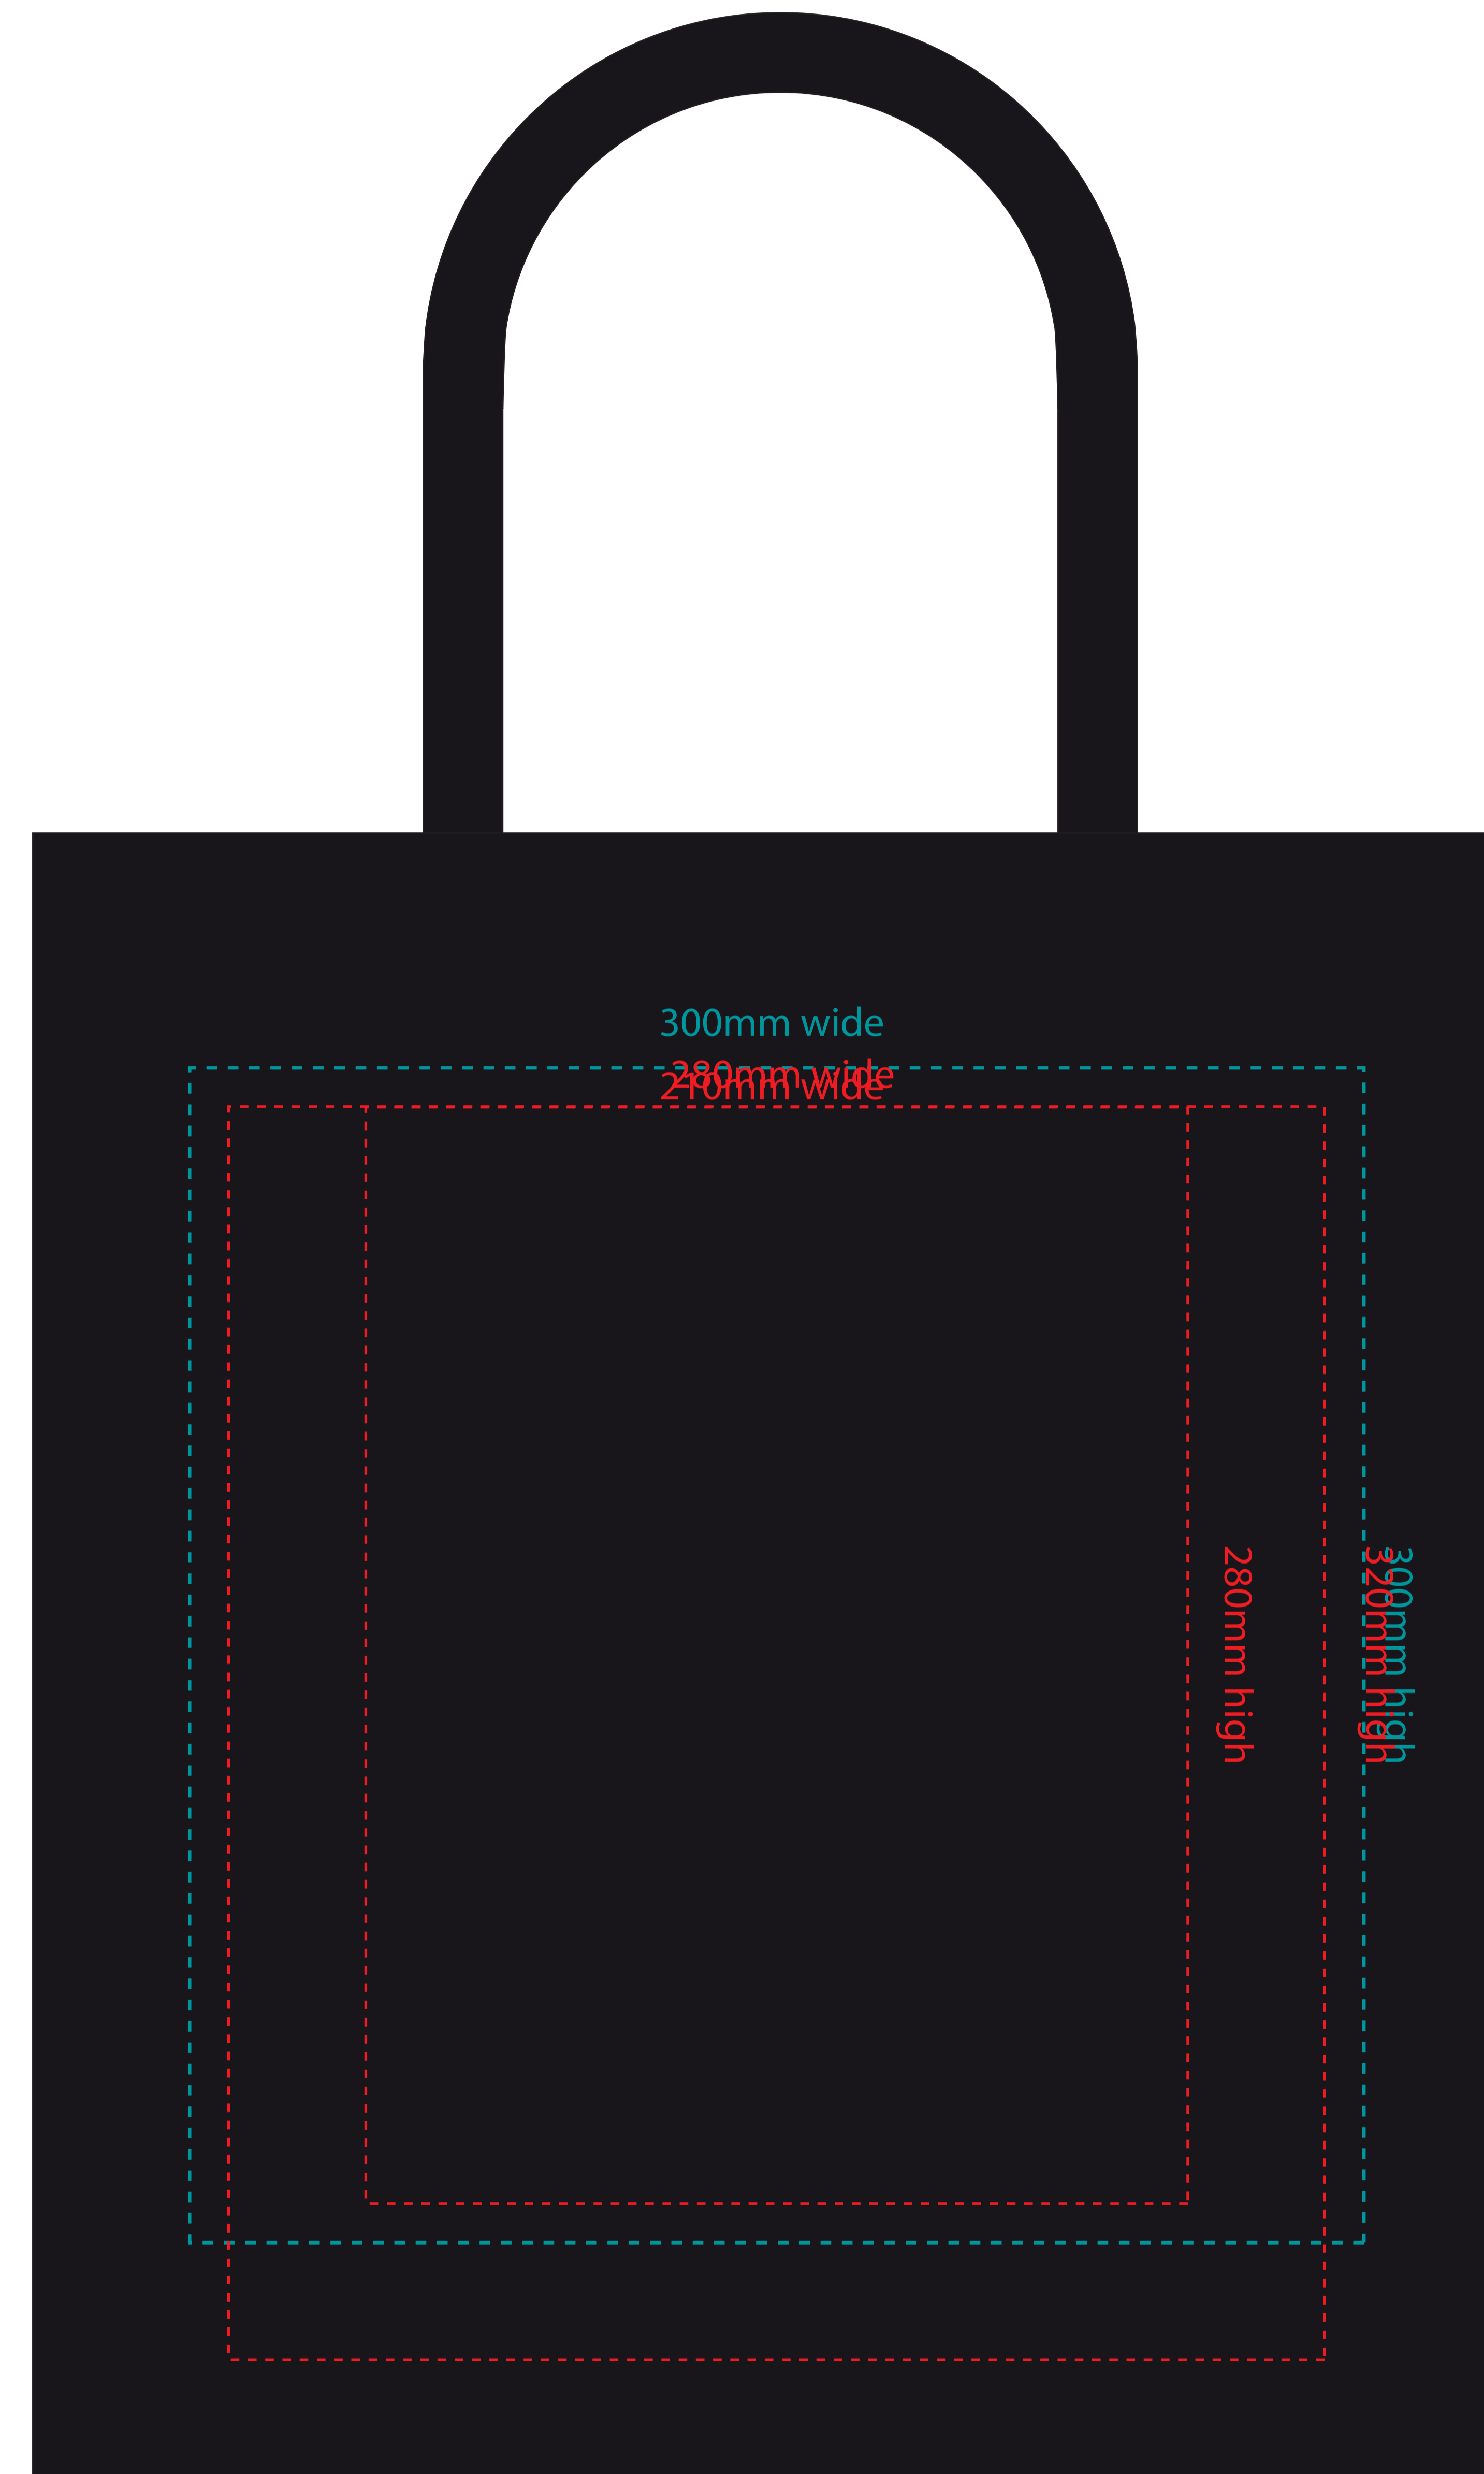

# YOUR VISUAL PROOF (1 of 2)

Must have all strokes outlined and then merged using the Pathfinder>Merge action. Then make sure the artwork is grouped.

Scale 100% Print area 280 x 280mm Logo size xx x xxmm

Order Reference xxxxxx  
Date created xx/xx/xx  
Created by xx

Product 197795  
Colour Black  
Branding Spbt cobour xlatr sfer

# YOUR VISUAL PROOF (2 of 2)

Order Reference	xxxxxx
Date created	xx/xx/xx
Created by	xx

**Artwork not to scale** magnified for production purposes to check fine detail