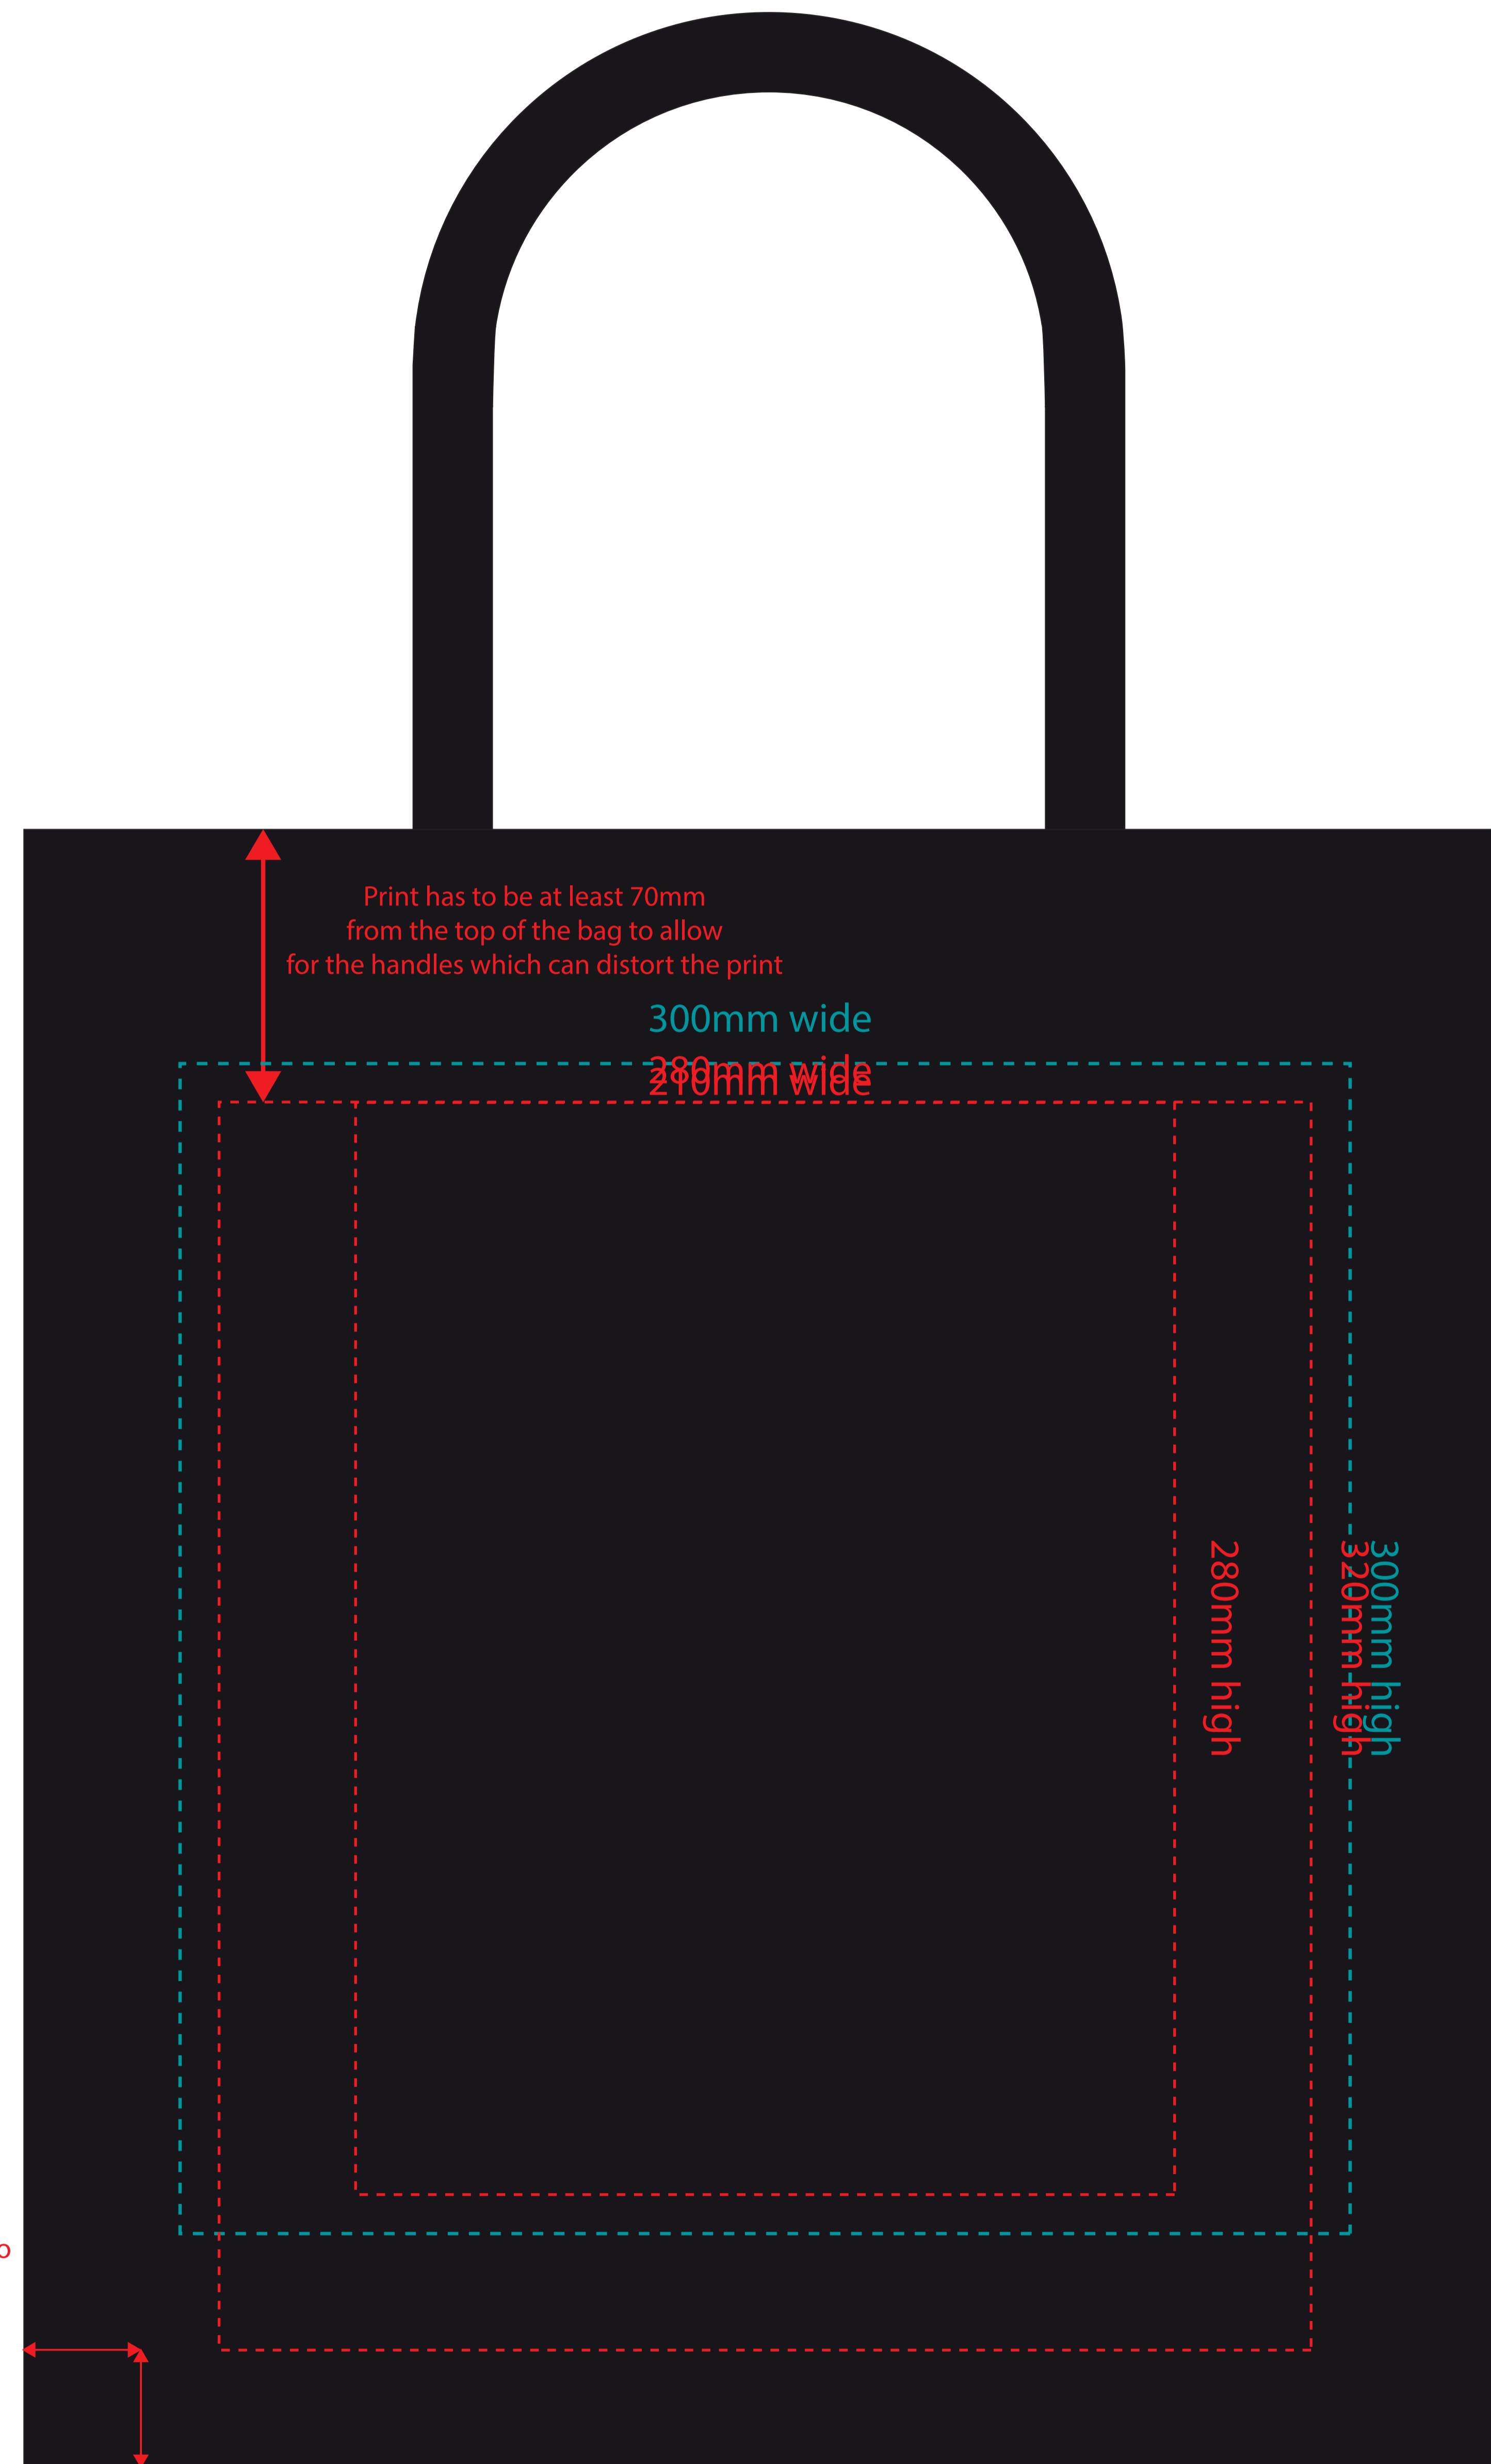

# YOUR VISUAL PROOF (1 of 2)

Must have all strokes outlined and then merged using the Pathfinder>Merge action. Then make sure the artwork is grouped.

Scale 100% Print area 280 x 280mm Logo size xx x xxmm

Order Reference xxxxxx  
Date created xx/xx/xx  
Created by xx

Product 197795  
Colour Black  
Branding Spbt cobour xlatr sfer

# YOUR VISUAL PROOF (2 of 2)

Order Reference	xxxxxx
Date created	xx/xx/xx
Created by	xx

**Artwork not to scale** magnified for production purposes to check fine detail