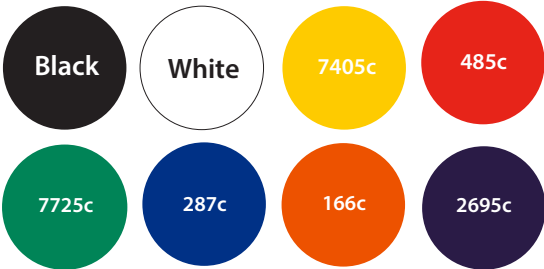

Guitar Plectrum Artwork Proof

Description: Guitar Plectrum
Item Size: 33 x 28 mm
Artwork Size: 31 x 26 mm

Available colours

closest approximated colour match