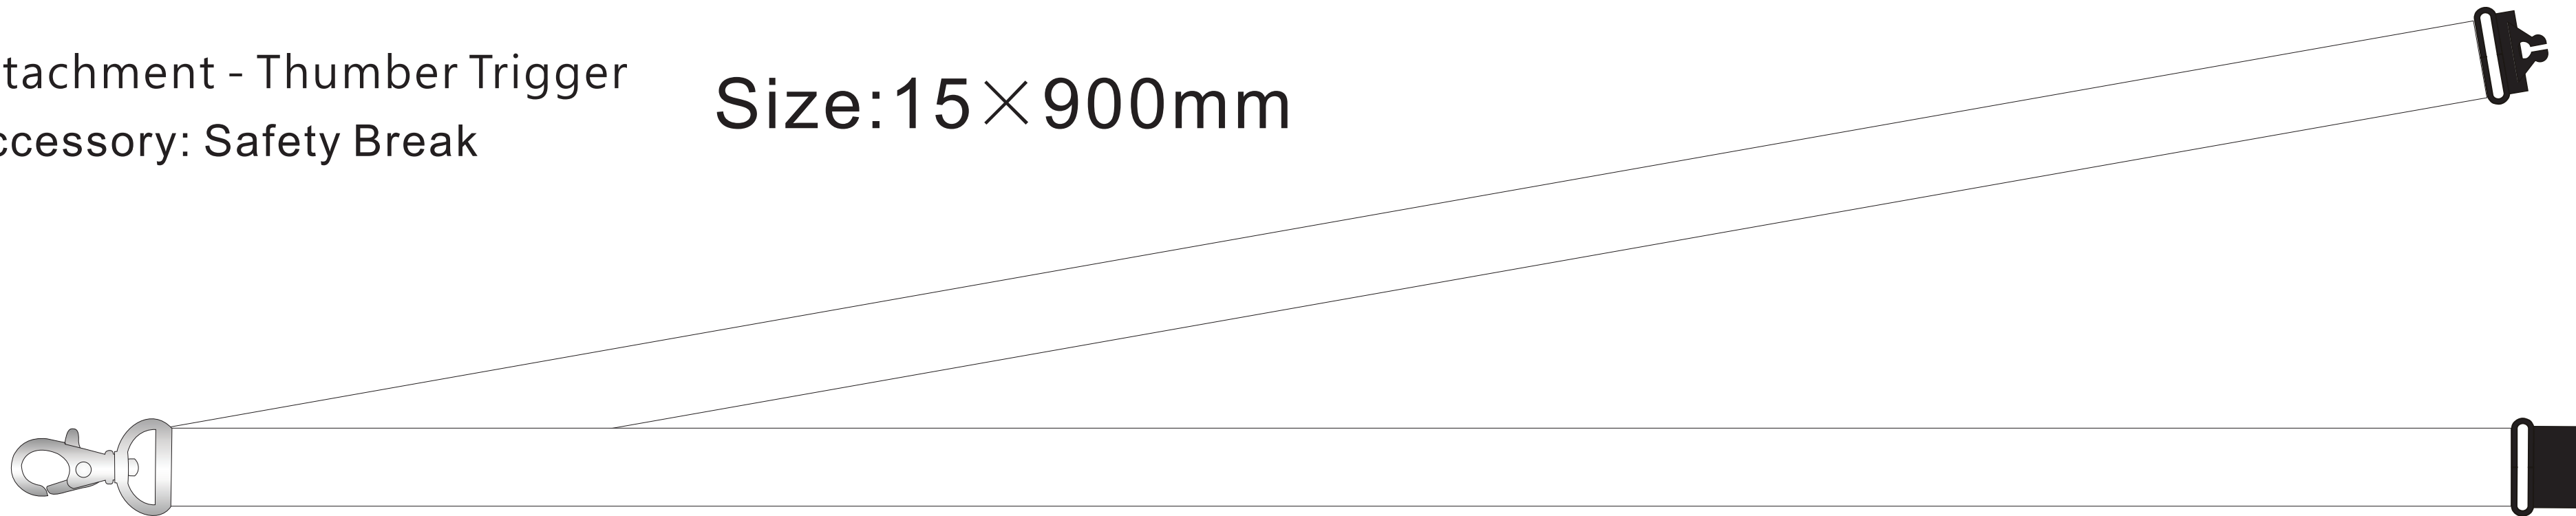

Attachment - Thumber Trigger  
Accessory: Safety Break

Size: 15 × 900mm

**Reduced by 50%**