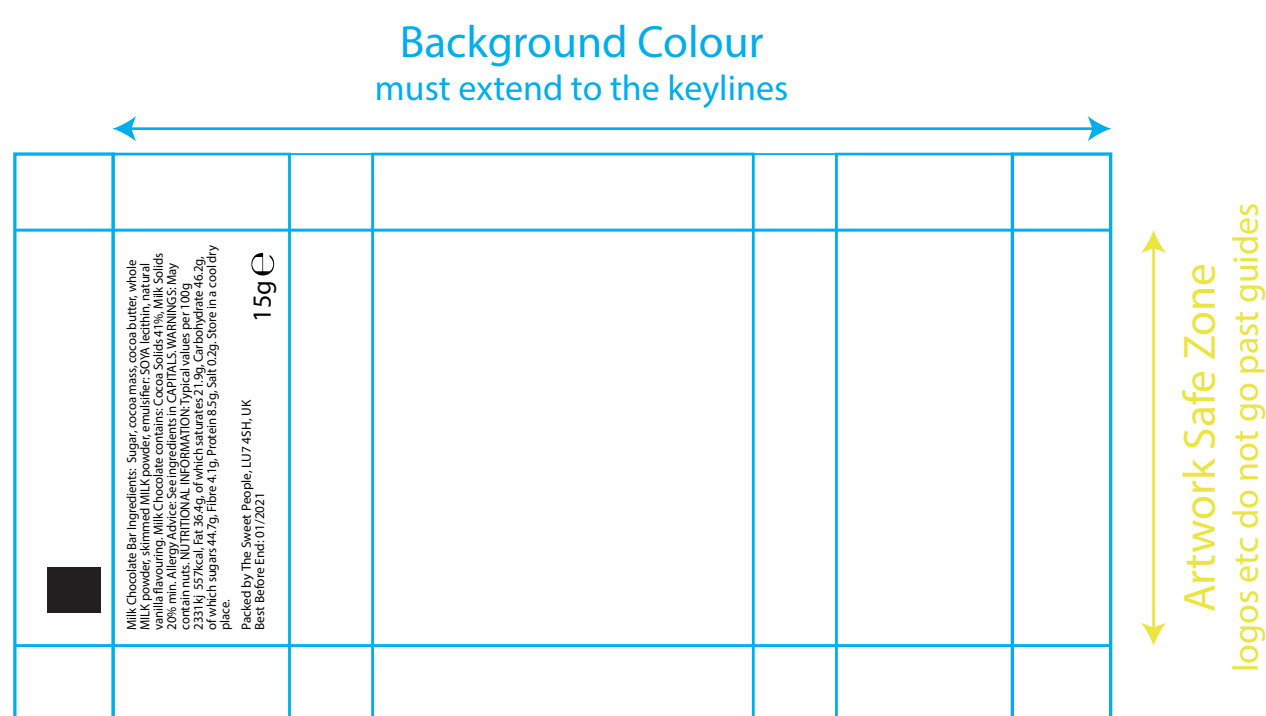

Mini Gift Hamper - All branded items

Mini Gift Hamper Tag

35 x 54 mm
Cardboard Tag
Bleed = 3mm

Walnut Whirl Wrap

178 x 20 mm branding area
shiny silver media
(ingredients on separate sticker)

Chocolate Bar Kraft Film Wrap

118 x 75 mm branding area
full colour kraft film

Chocolate Santas Flow Wrapped Tray

152 x 126 mm branding area
clear plastic film

Colour Mode: CMYK - Digital Print
Please reference **PANTONE®** colours as spot colours

Cut Line: 
Bleed: 