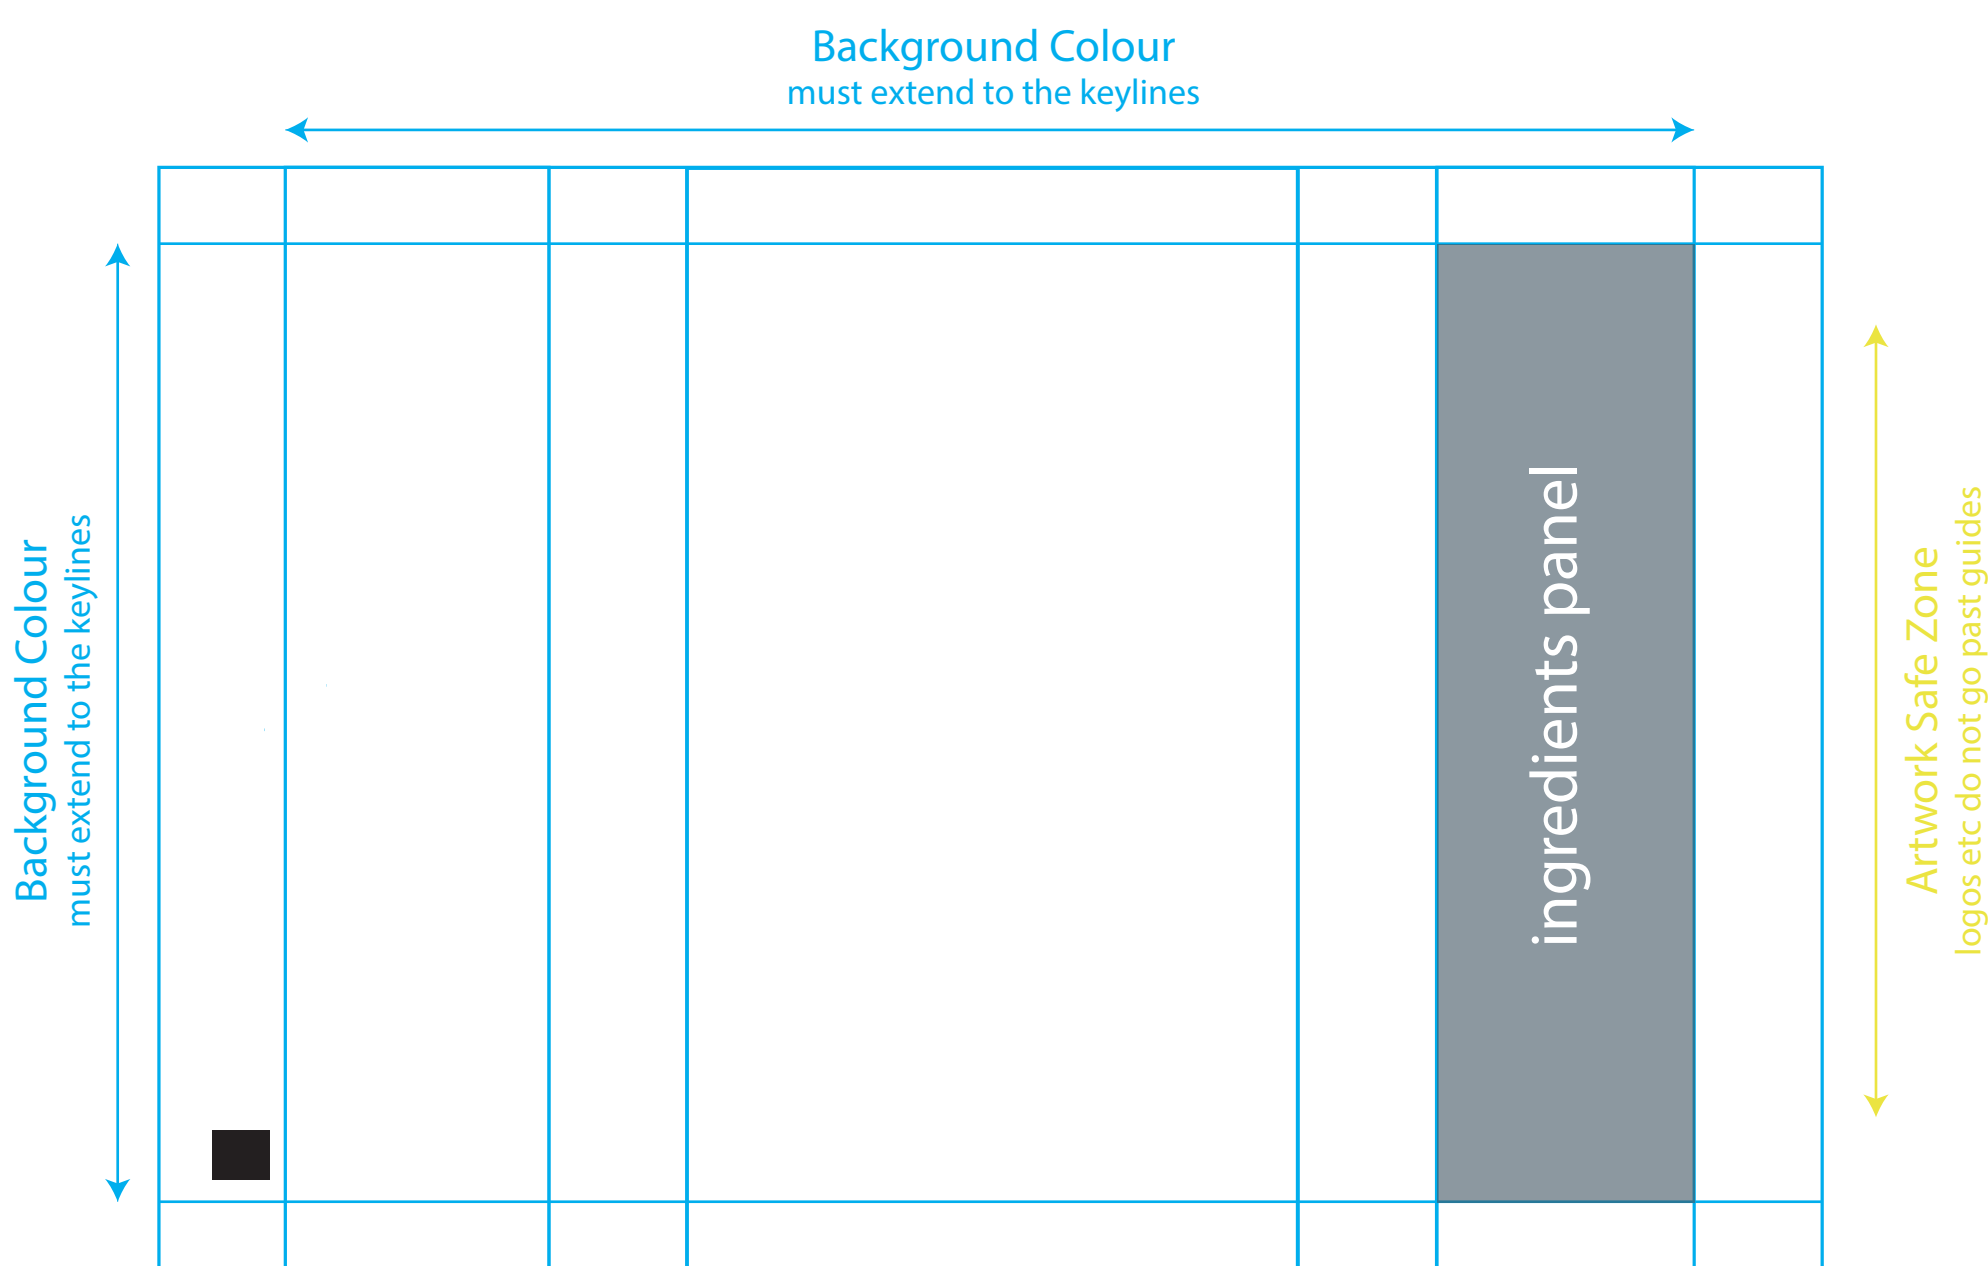

Mini Gift Hamper - All branded items

Mini Gift Hamper Tag

35 x 54 mm
Cardboard Tag
Bleed = 3mm

Walnut Whirl Wrap

178 x 20 mm branding area
shiny silver media
(ingredients on separate sticker)

Chocolate Bar Kraft Film Wrap

118 x 75 mm branding area
full colour kraft film

Chocolate Santas Flow Wrapped Tray

152 x 126 mm branding area
clear plastic film

Colour Mode: CMYK - Digital Print
Please reference **PANTONE®** colours as spot colours

Cut Line: 
Bleed: 