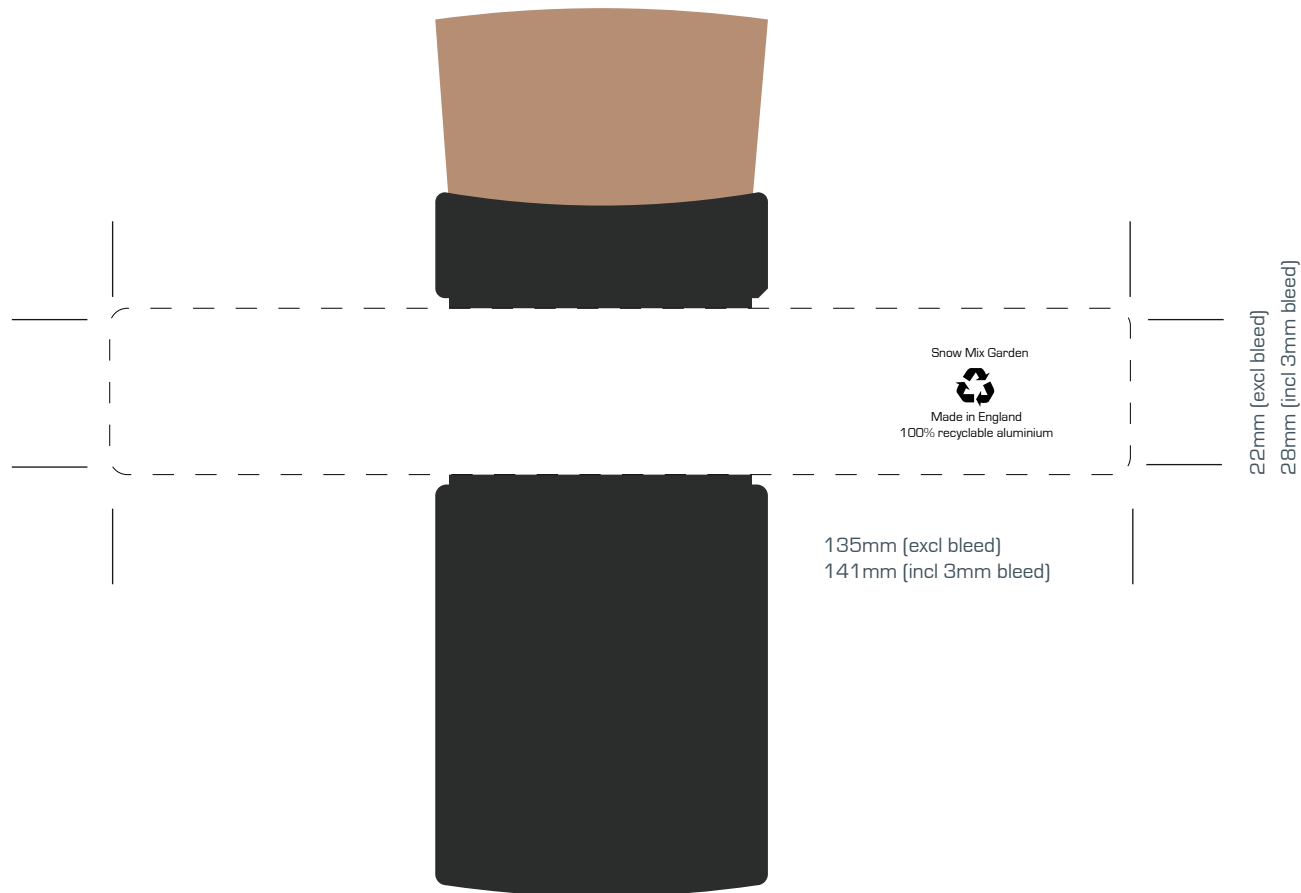

Black Desktop Garden - Snow Mix

Design will be printed on a white label.

This product contains Snow Mix.

COLOURS

Please note if no colour reference is supplied we will print full colour digital direct from the artwork file supplied.