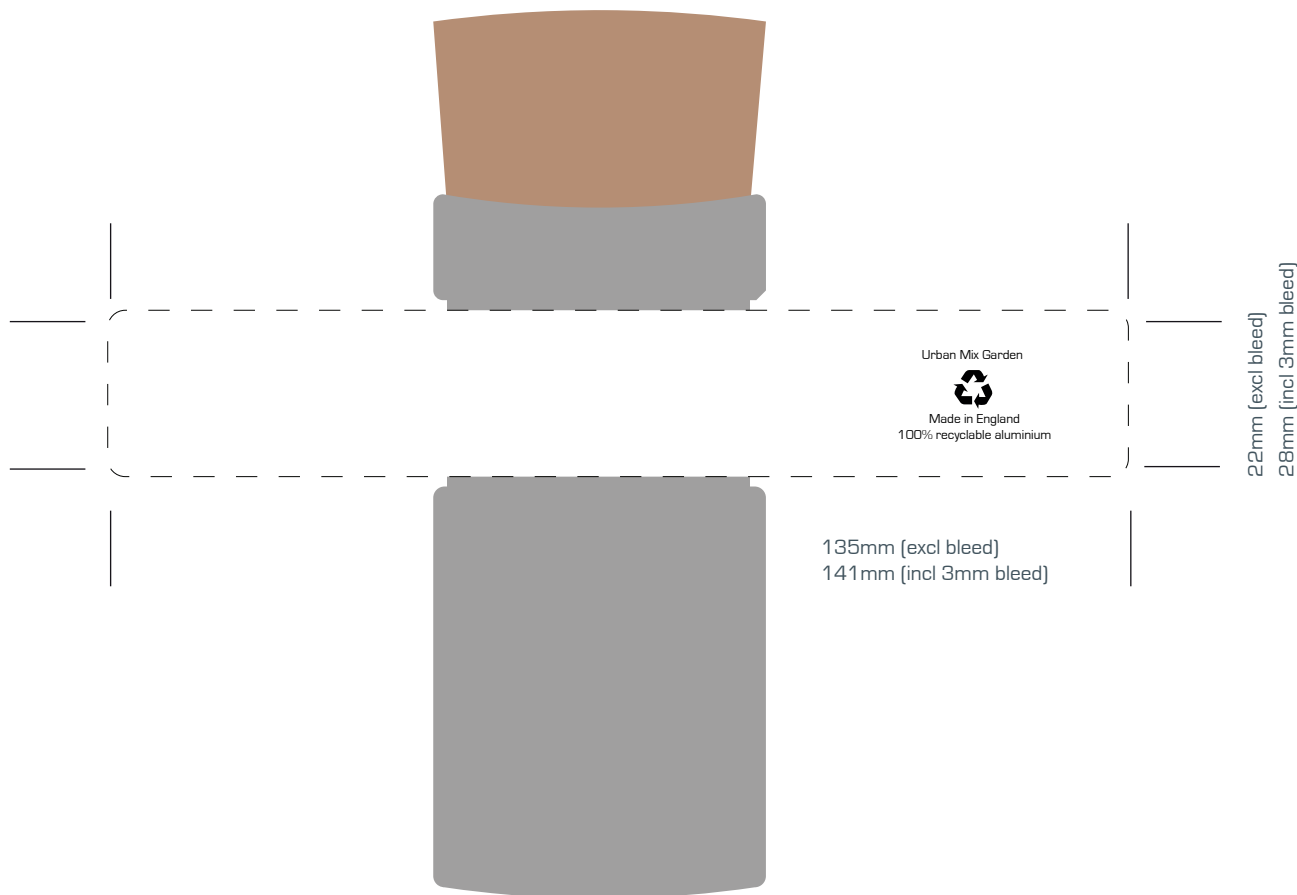

# Silver Desktop Garden - Urban Mix

**Design will be printed on a white label.**

**This product contains Urban Mix.**