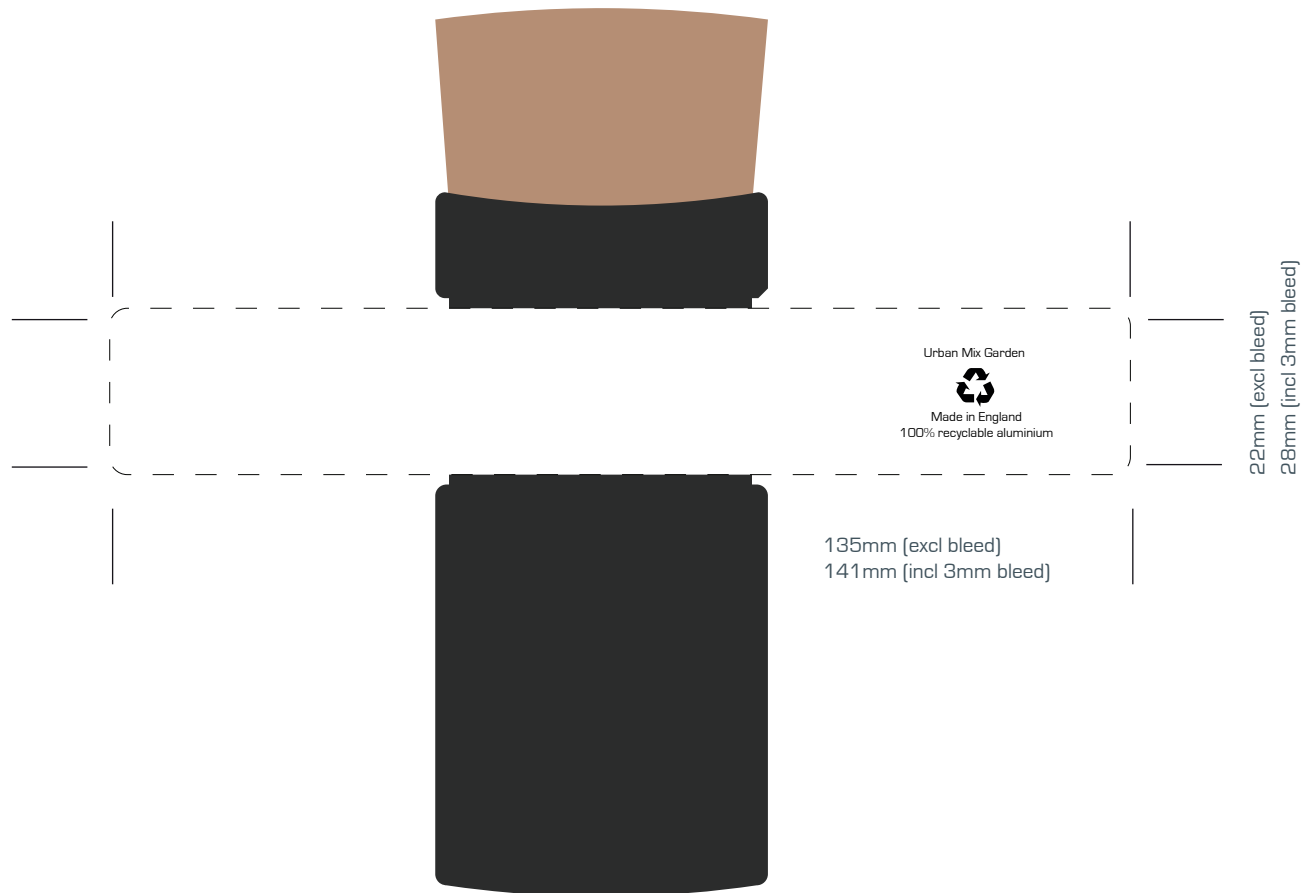

# Black Desktop Garden - Urban Mix

**Design will be printed on a white label.**

**This product contains Urban Mix.**