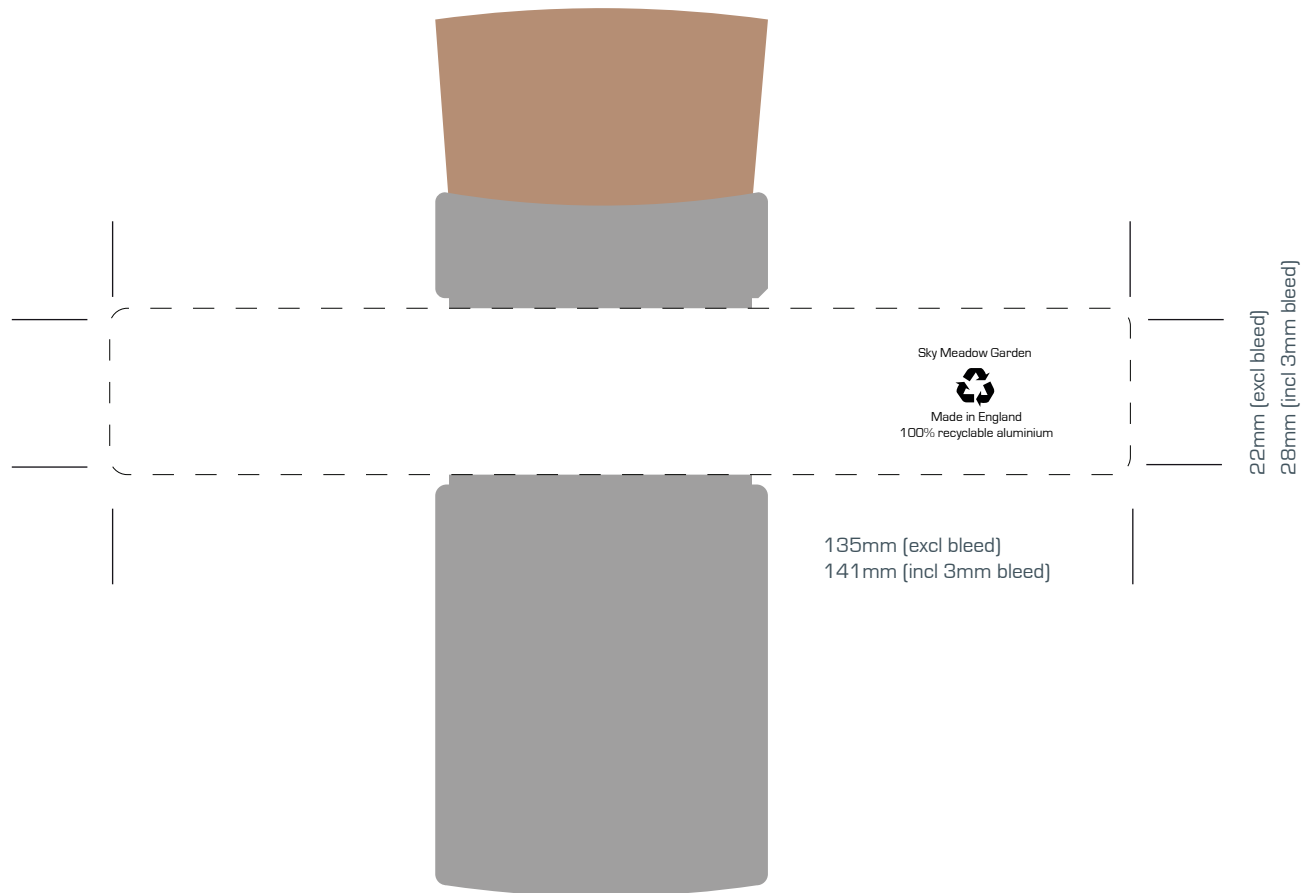

Silver Desktop Garden - Sky Meadow

Design will be printed on a white label.

This product contains Sky Meadow.

COLOURS

Please note if no colour reference is supplied we will print full colour digital direct from the artwork file supplied.