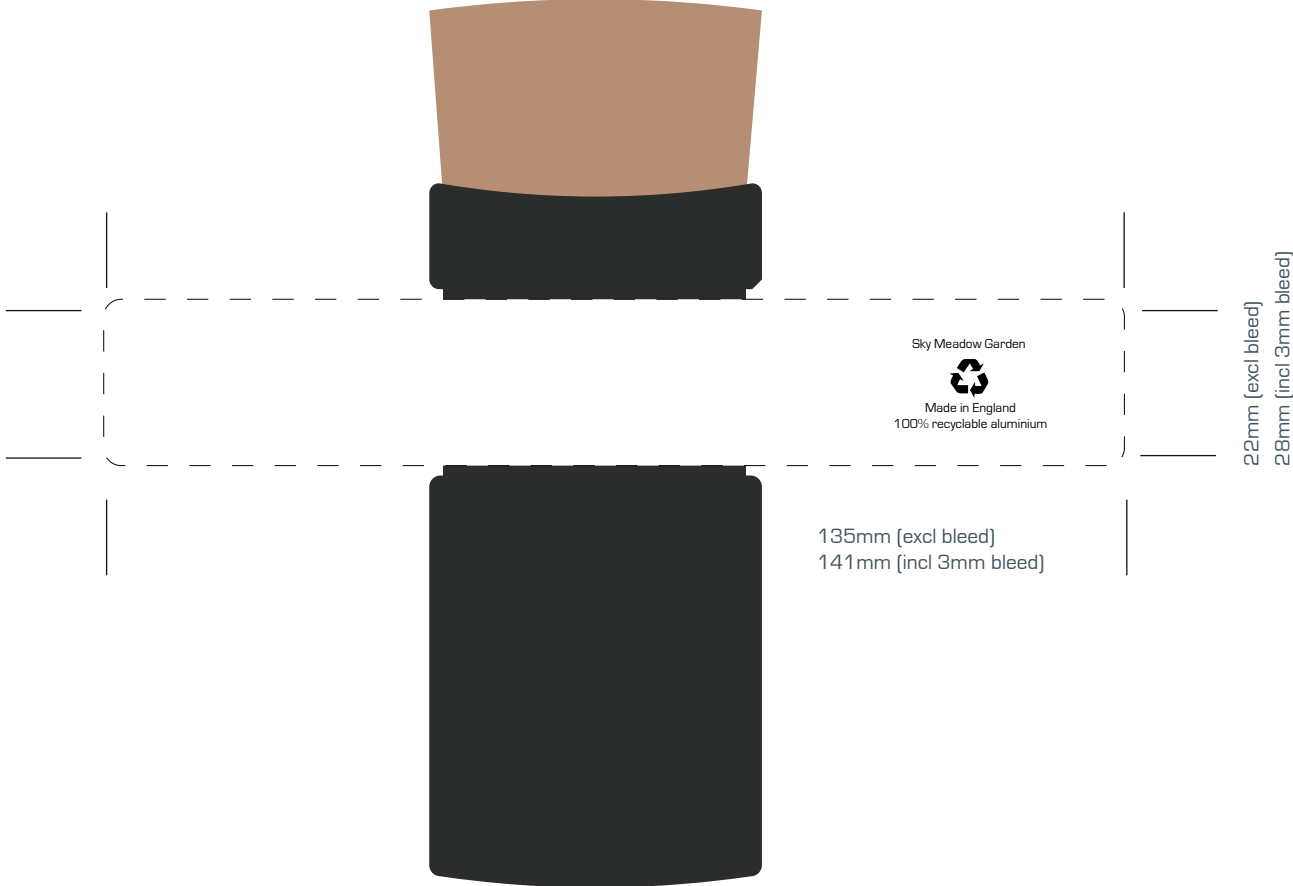

Black Desktop Garden - Sky Meadow

Design will be printed on a white label.

This product contains Sky Meadow.

COLOURS

Please note if no colour reference is supplied we will print full colour digital direct from the artwork file supplied.