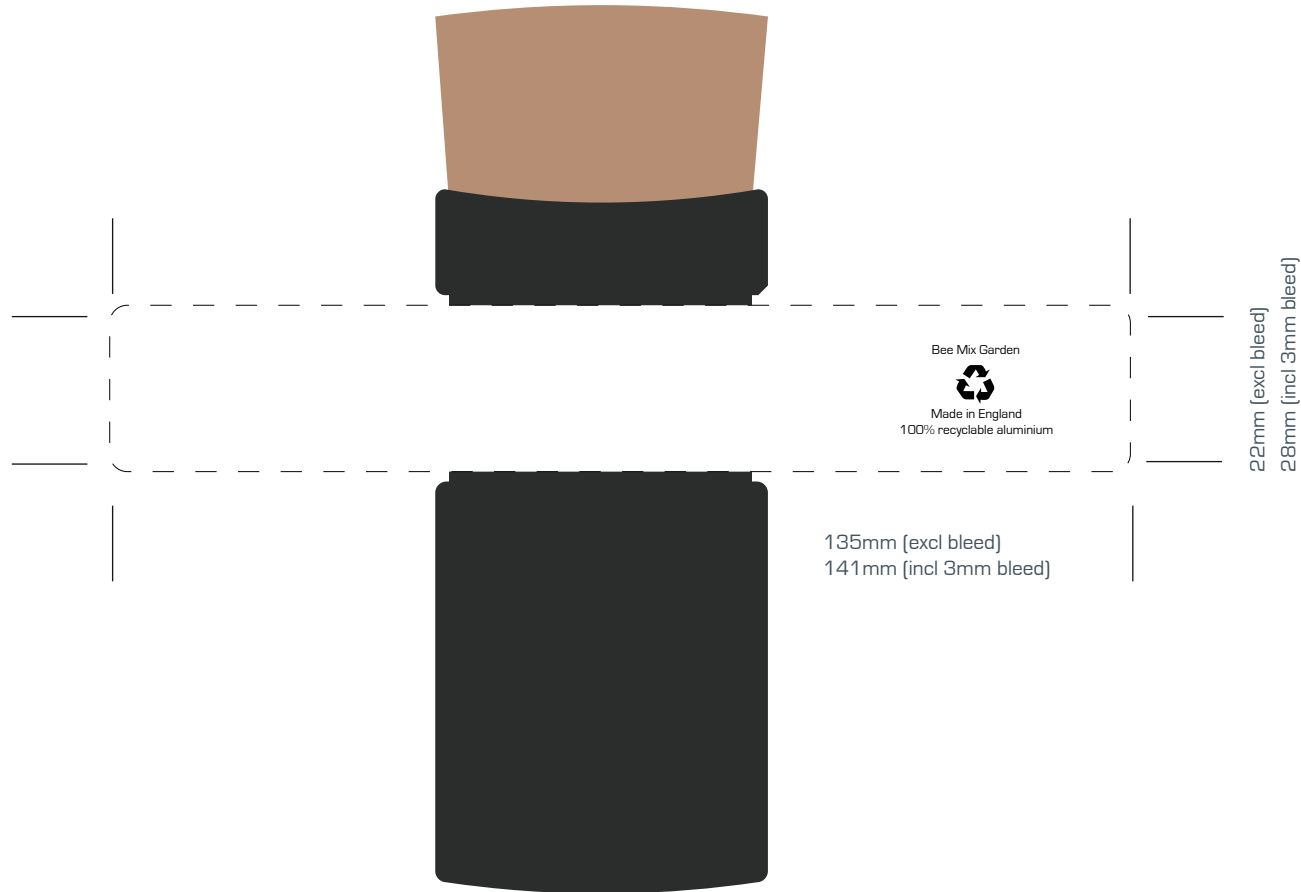

Black Desktop Garden - Bee Mix

Design will be printed on a white label.

This product contains Bee Mix.

COLOURS

Please note if no colour reference is supplied we will print full colour digital direct from the artwork file supplied.