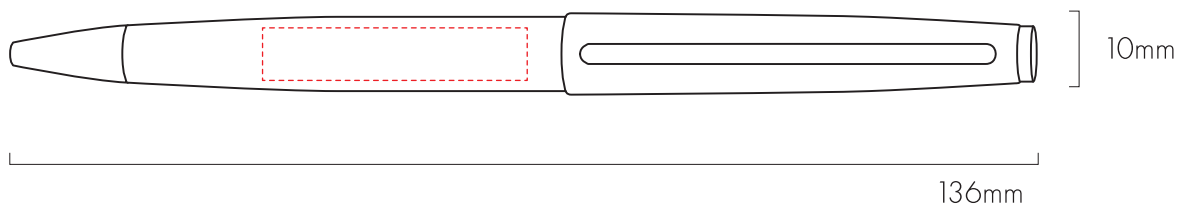

PANTHER SOFT FEEL

FLAT ENGRAVE AREA
35x7mm