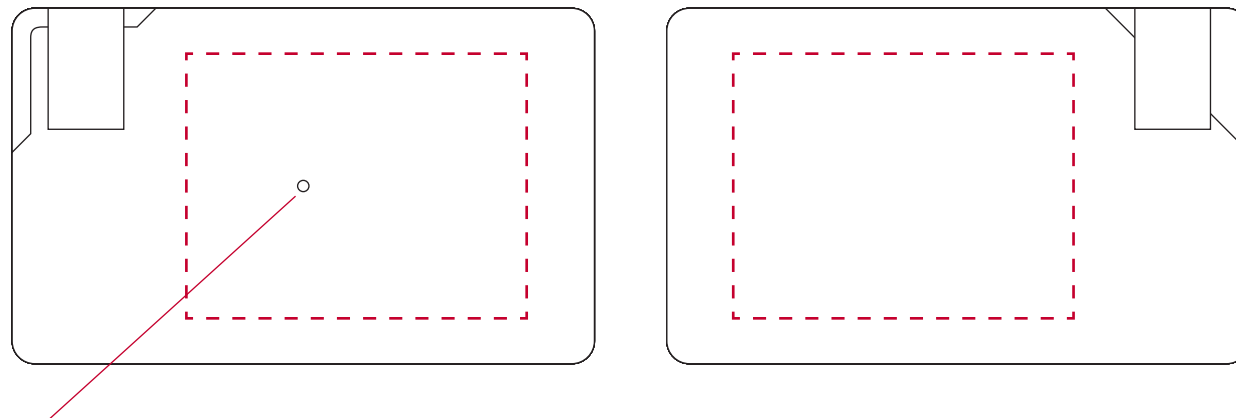

YOUR VISUAL PROOF

Order Reference xxxxxx
Date created xx/xx/xx
Created by xx

Product 196382
Colour White
Branding Spot colour / Full colour

PANTONE® Colours

Artwork Advisories

It is the customer's responsibility to ensure that the proof is correct in all areas. Please be sure to double-check spelling, grammar, layout and design before approving artwork. **Due to the variation in monitor colours and adjustments, PDF proofs may not provide an accurate colour representation of the final product & printed work.** Once artwork is approved, your order will be processed based on the above unless any amendments are made. All orders are subject to our terms and conditions.

Please email all approvals/amends to your order processor.

Please note there is a small moulding mark on this side of the mint card

Scale 100% Print area 45 x 35 mm Logo size xx x xxmm