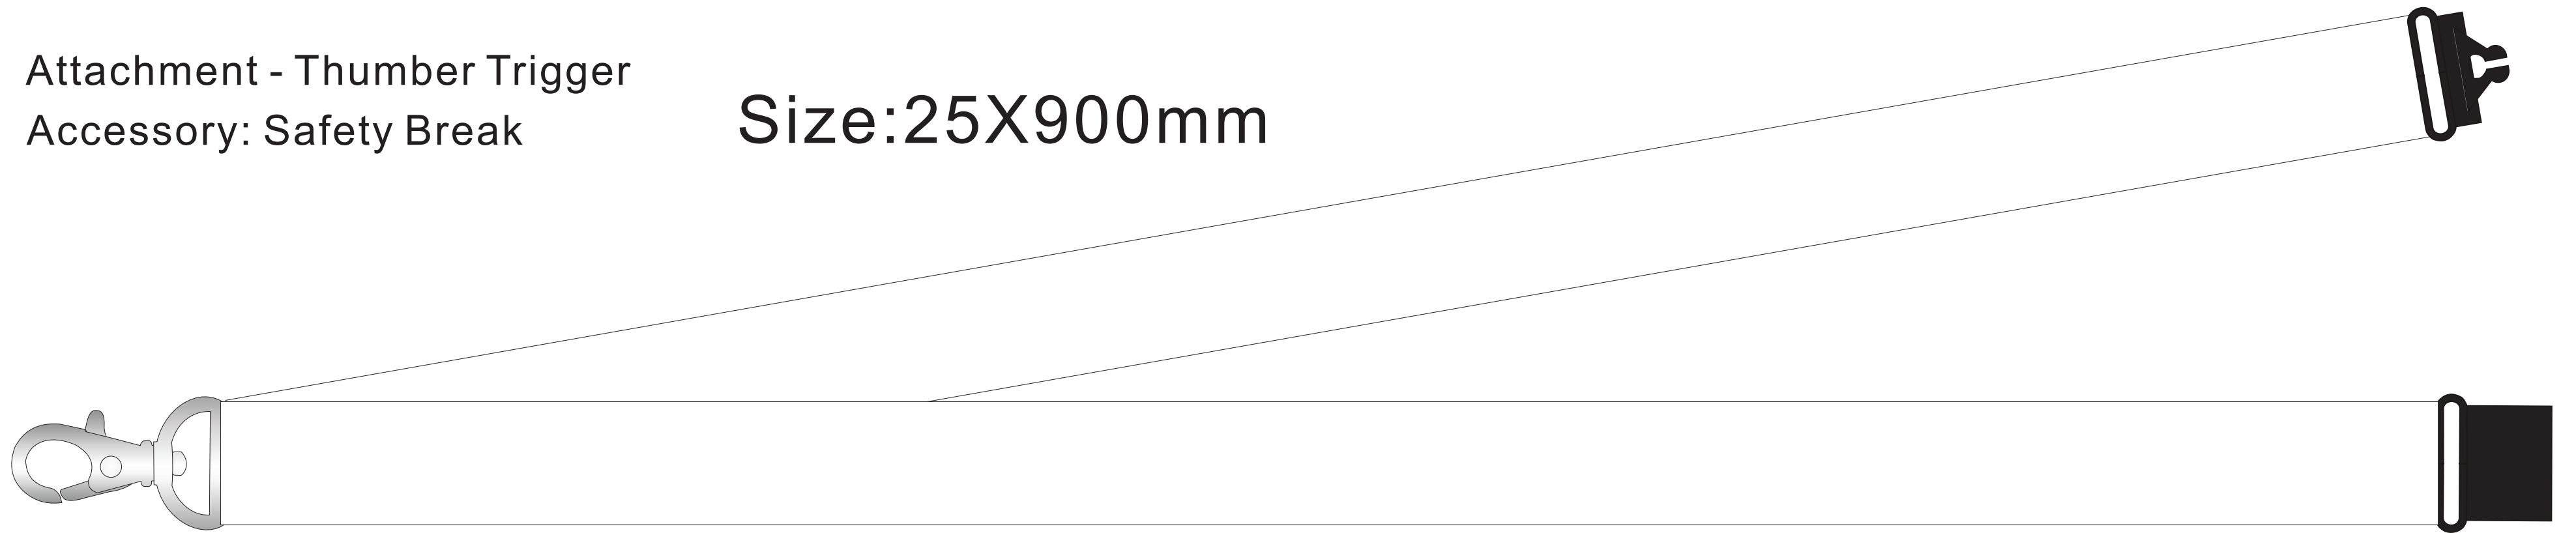

Attachment - Thumber Trigger
Accessory: Safety Break

Size: 25X900mm

Reduced by 50%