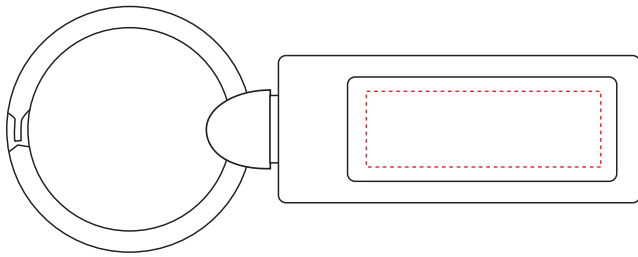

Premium Carrera Sapporo Keyring

DIMENSIONS

BACK: 40mm x 14mm

FRONT: 31mm x 10mm

LENGTH: 84mm
WIDTH: 32mm

ALL TEMPLATES ARE ACTUAL SIZE