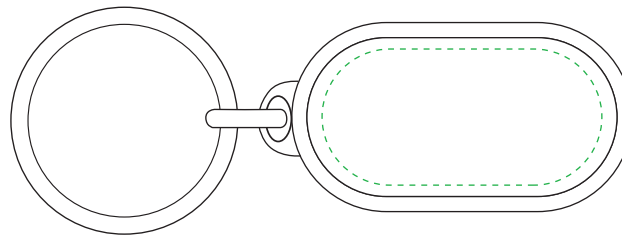

Capsule keyring

POLYCROWN

FRONT: 41mm x 21mm

DIMENSIONS

**LENGTH: 45mm
WIDTH: 25mm**

ALL TEMPLATES ARE ACTUAL SIZE