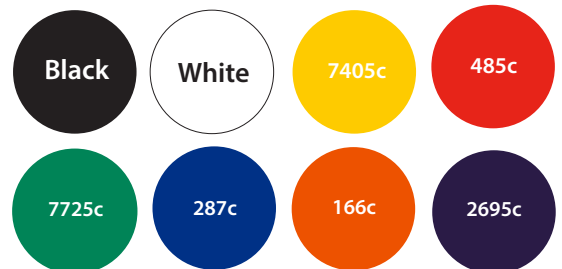

# Bio-Plastic Pop Badge - Artwork Template

Front

Description: Pop Badge  
Item Size: 45 mm  
Artwork Size: APPROX 43mm

Available colours

closest approximated colour match