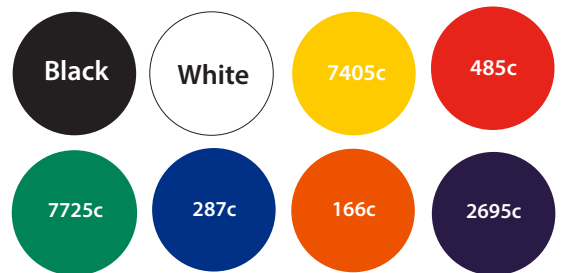

Bio-Plastic Square Coaster Artwork Template

Description: Square Coaster
Item Size: 90 x 90mm
Artwork Size: APPROX 85 x 85mm

Available colours

closest approximated colour match

Further Notes

Any font smaller than this may not be legible.